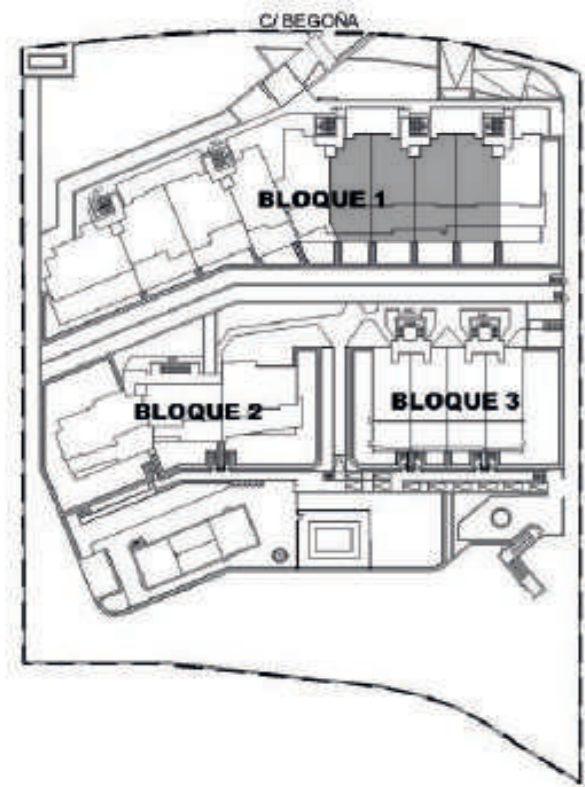

Apartamento Tipo B - 2 dormitorios + 2 Baños
Apartment B Type - 2 Bedroom + 2 Bathroom