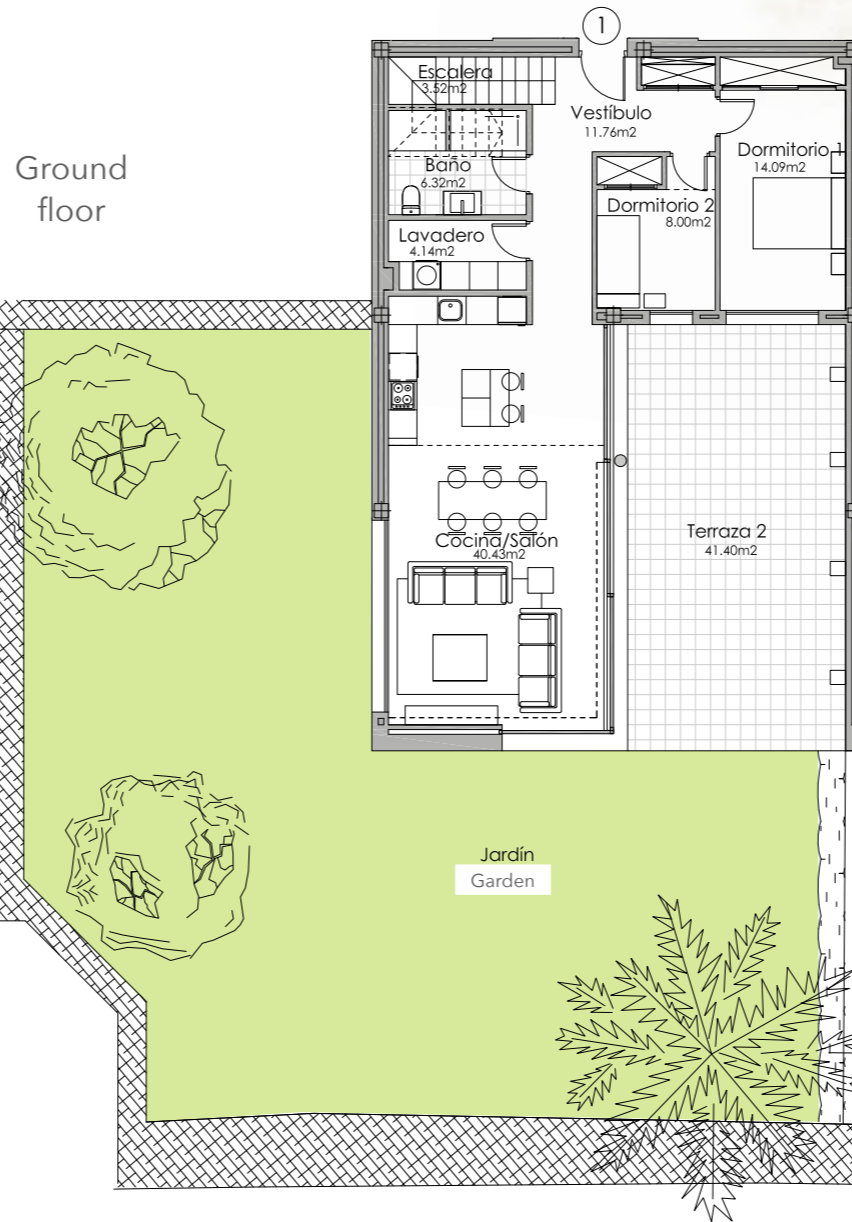

MISTRAL Villa

Villa 1 - 4 BEDROOMS

BLOCK A. STAIRCASE 2 GROUND FLOOR - GARDEN

SEAVIEWS
VILLA COLLECTION
— FINCA CORTESIN —

Block A

First floor

SECTOR UR-10A "FINCA EL CORTESÍN" CASARES, MÁLAGA

SURFACES

Surface of constructed area	184,56 m ²	Surface of utilised area	155,56 m ²
Surface of communal area	7,88 m ²	Surface of utilised terrace area	63,58 m ²
Surface of terrace area	69,43 m ²	Surface of utilised garden area	190,44 m ²
TOTAL SURFACE	261,87 m²		