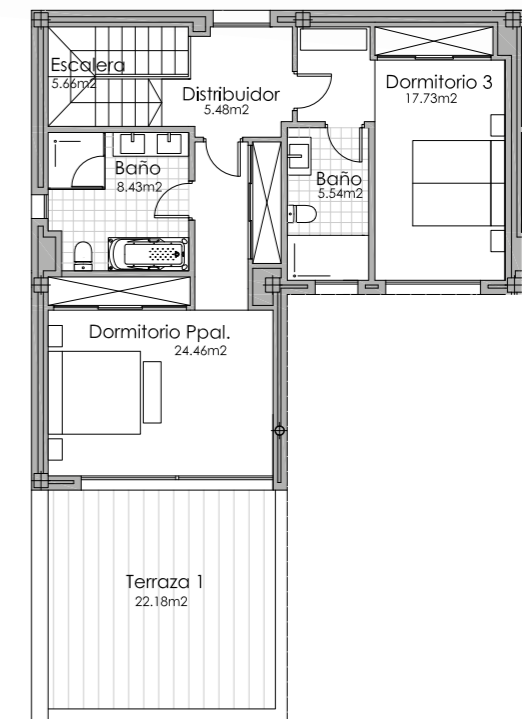

MISTRAL Villa

Villa 1 - 4 BEDROOMS

BLOCK A. STAIRCASE 2 GROUND FLOOR - GARDEN

SEAVIEWS
VILLA COLLECTION
— FINCA CORTESIN —

Block A

First floor

SECTOR UR-10A "FINCA EL CORTESÍN" CASARES, MÁLAGA

SURFACES

Surface of constructed area	184,56 m ²	Surface of utilised area	155,56 m ²
Surface of communal area	7,88 m ²	Surface of utilised terrace area	63,58 m ²
Surface of terrace area	69,43 m ²	Surface of utilised garden area	190,44 m ²
TOTAL SURFACE	261,87 m²		