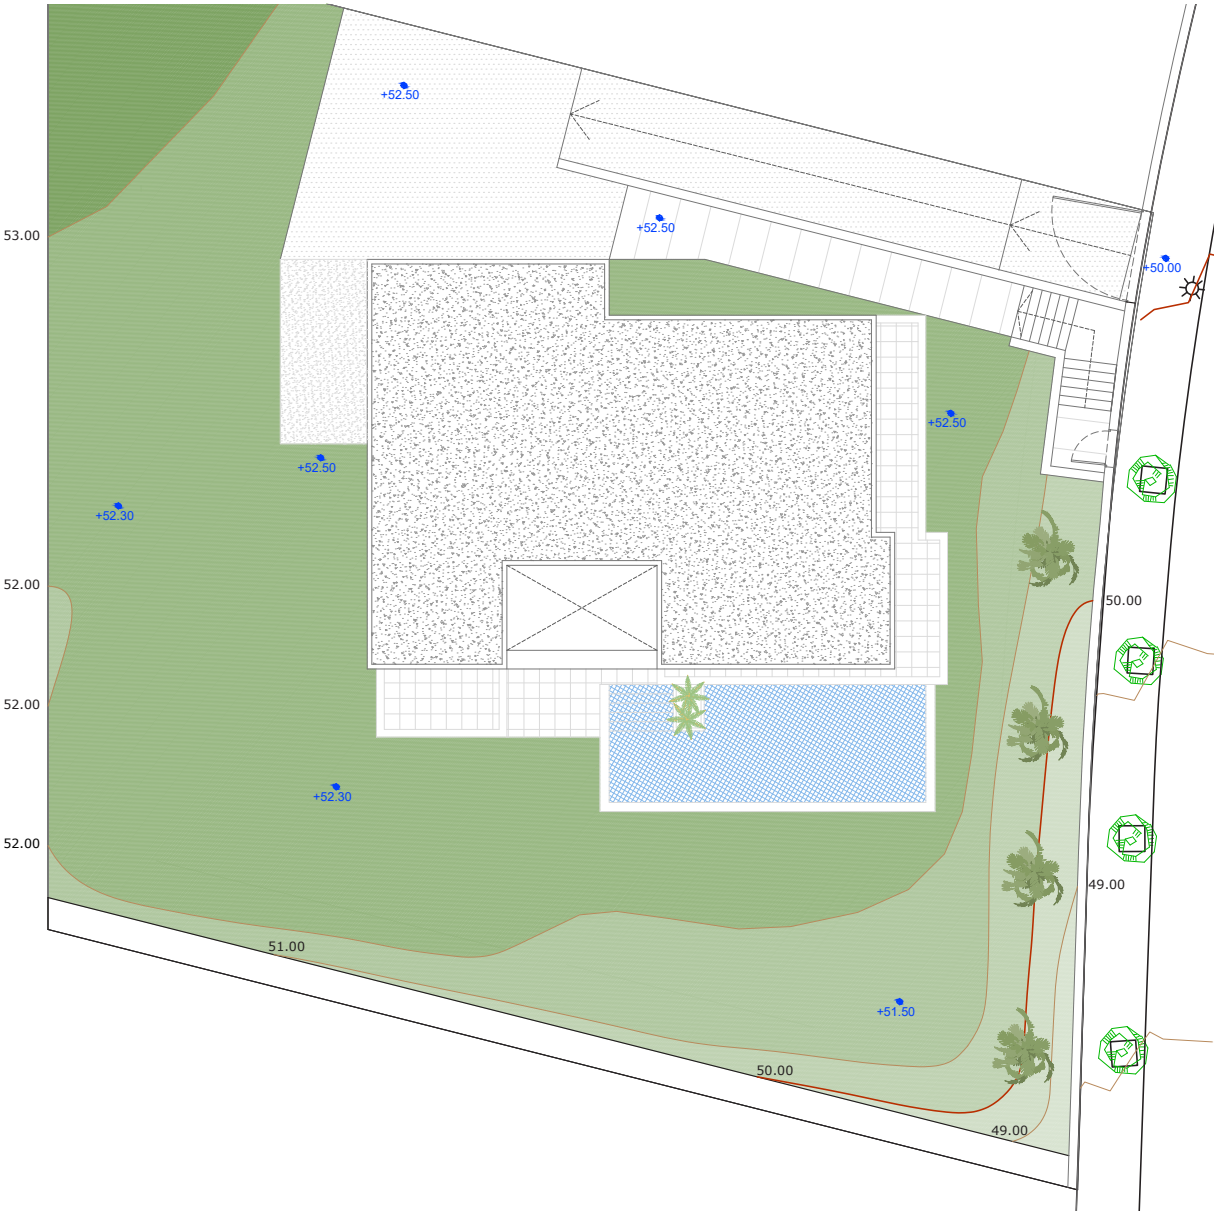

IIS

INVESTINS PAIN.BE
PLANOS DE PLANTA | FLOOR PLANS

The image features a background of light-colored, possibly white or cream, fabric that is draped and folded, creating a complex pattern of shadows and highlights. The fabric has a subtle sheen and a fine texture. In the center, there is a semi-transparent white rectangular box with a thin white border. Inside this box, the text "TIPO A" is written in a dark, bold, sans-serif font. Below "TIPO A", there is a thin white horizontal line. Underneath the line, the text "TYPE A" is written in a dark, bold, sans-serif font, matching the style of "TIPO A".

3

3

TERRAZA - ROOF TERRACE
Tipo A - Type A

The image features a background of light-colored, possibly white or cream, fabric that is draped and folded, creating a complex pattern of shadows and highlights. The fabric has a subtle sheen and texture. In the center, there is a semi-transparent white rectangular box with a thin white border. Inside this box, the text "TIPO B" is written in a bold, black, sans-serif font. Below "TIPO B", there is a thin white horizontal line. Underneath the line, the text "TYPE B" is written in a bold, dark red or maroon, sans-serif font.

TIPO B

TYPE B

PLANTA BAJA - GROUND FLOOR
 Tipo B - Type B

1090m²

146,22m²

44,91m²

23,69m²

35,16m²