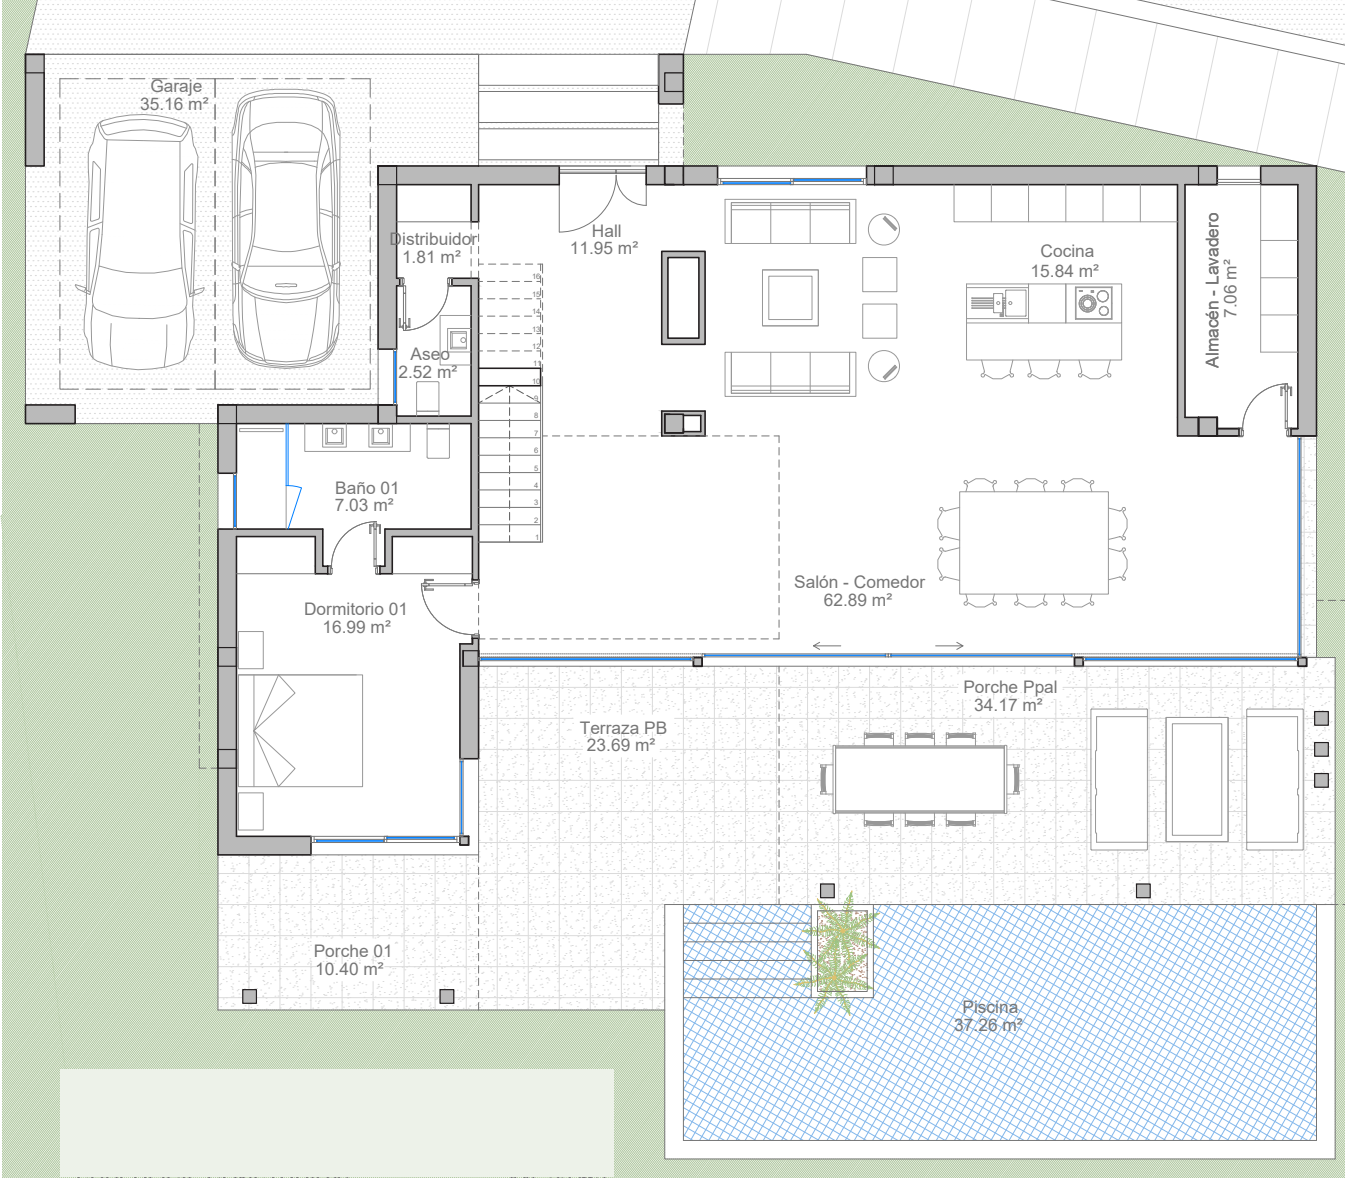

IIS

INVESTINS PAIN.BE
PLANOS DE PLANTA | FLOOR PLANS

The image features a background of light-colored, possibly white or cream, fabric that is draped and folded, creating a complex pattern of shadows and highlights. The fabric has a subtle sheen and a fine texture. In the center, there is a semi-transparent white rectangular box with a thin white border. Inside this box, the text "TIPO A" is written in a dark, bold, sans-serif font. Below "TIPO A", there is a thin white horizontal line. Underneath the line, the text "TYPE A" is written in a dark, bold, sans-serif font, matching the style of "TIPO A".

3

3

TERRAZA - ROOF TERRACE
Tipo A - Type A

The image features a background of light-colored, possibly white or cream, fabric that is draped and folded, creating a complex pattern of shadows and highlights. The fabric has a subtle sheen and texture. In the center, there is a semi-transparent white rectangular box with a thin white border. Inside this box, the text "TIPO B" is written in a bold, black, sans-serif font. Below "TIPO B", there is a thin white horizontal line. Underneath the line, the text "TYPE B" is written in a bold, dark red or maroon, sans-serif font.

TIPO B

TYPE B

PLANTA BAJA - GROUND FLOOR
 Tipo B - Type B

1090m²

146,22m²

44,91m²

23,69m²

35,16m²

37,26m²

1

1,5

PRIMERA PLANTA - FIRST FLOOR

Tipo B - Type B

126,31m²

33,35m²

32,60m²