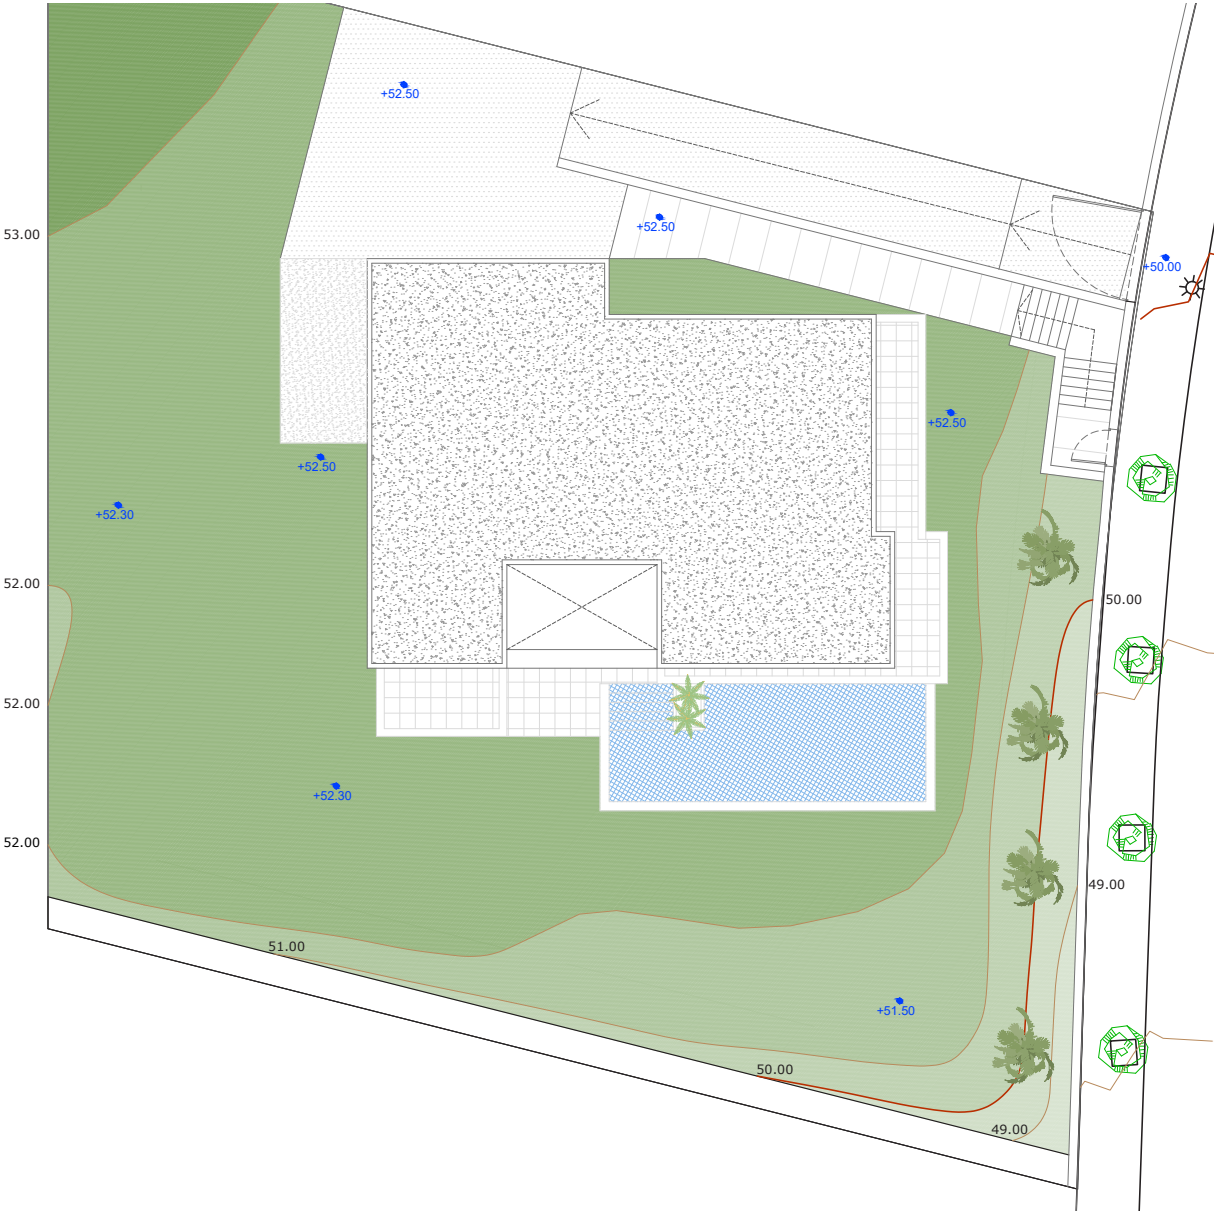

IIS

INVESTINS PAIN.BE
PLANOS DE PLANTA | FLOOR PLANS

The image features a background of light-colored, possibly white or cream, fabric that is draped and folded, creating a complex pattern of shadows and highlights. The fabric has a subtle sheen and a fine texture. In the center, there is a semi-transparent white rectangular box with a thin white border. Inside this box, the text "TIPO A" is written in a dark, bold, sans-serif font. Below "TIPO A", there is a thin white horizontal line. Underneath the line, the text "TYPE A" is written in a dark, bold, sans-serif font, matching the style of "TIPO A".

3

3

TERRAZA - ROOF TERRACE
Tipo A - Type A

The image features a background of light-colored, possibly white or cream, fabric that is draped and folded, creating a complex pattern of shadows and highlights. The fabric has a subtle sheen and texture. In the center, there is a semi-transparent white rectangular box with a thin white border. Inside this box, the text "TIPO B" is written in a bold, black, sans-serif font. Below "TIPO B", there is a thin white horizontal line. Underneath the line, the text "TYPE B" is written in a bold, dark red or maroon, sans-serif font.

126,31m²

33,35m²

32,60m²

3

3

TERRAZA - ROOF TERRACE
Tipo B.1 - Type B.1

TIPO C

TYPE C

PLANTA BAJA - GROUND FLOOR
 Tipo C- Type C

1.068m²

147,36m²

57,71m²

21,10m²

31,54m²

37,26m²

1