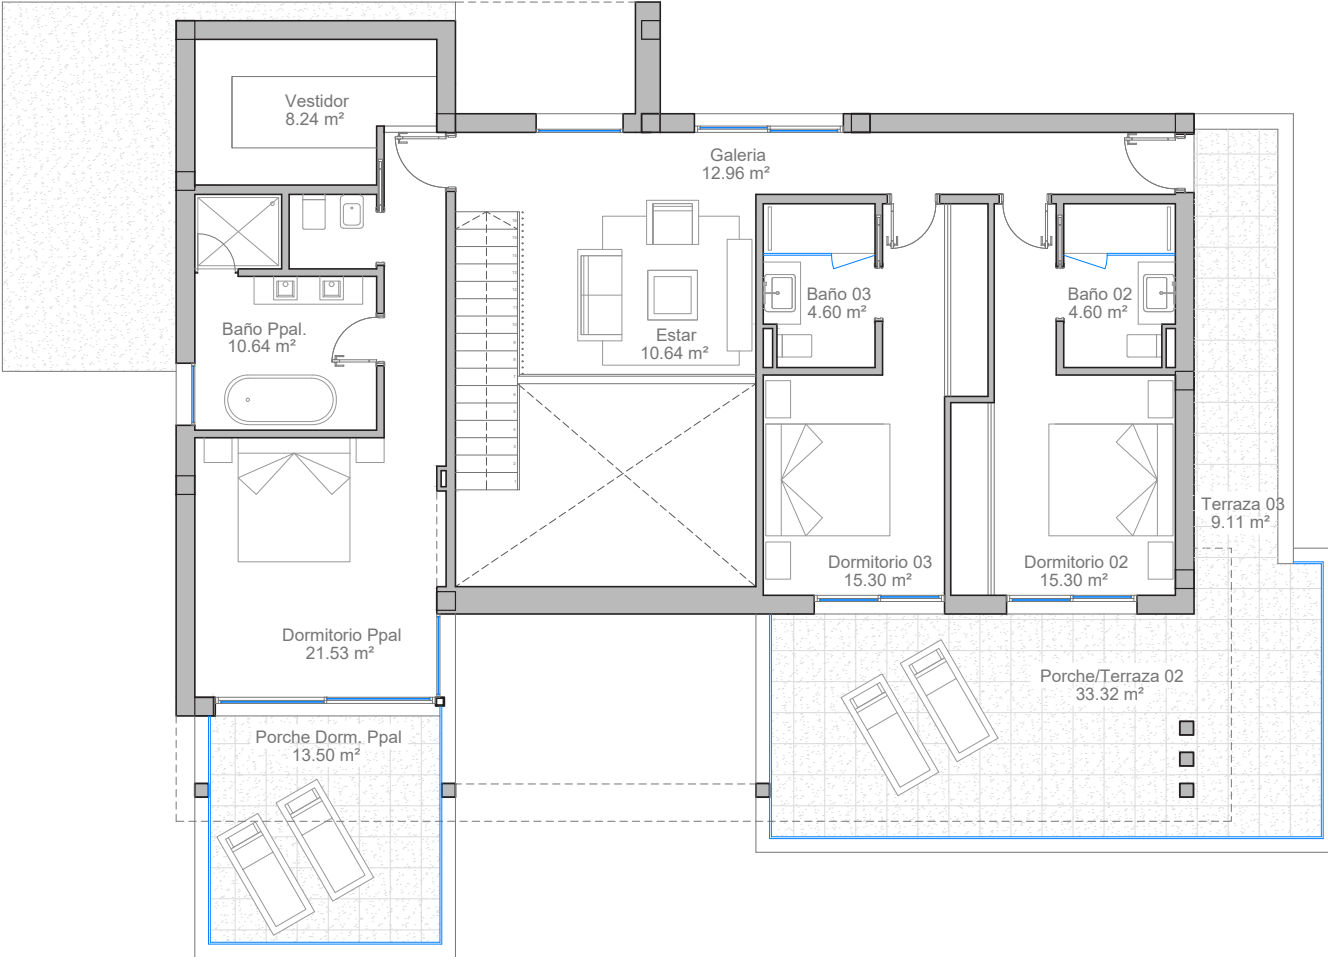

IIS

INVESTINS PAIN.BE
PLANOS DE PLANTA | FLOOR PLANS

The image features a background of light-colored, possibly white or cream, fabric that is draped and folded, creating a complex pattern of shadows and highlights. The fabric has a subtle sheen and a fine texture. In the center, there is a semi-transparent white rectangular box with a thin white border. Inside this box, the text "TIPO A" is written in a dark, bold, sans-serif font. Below "TIPO A", there is a thin white horizontal line. Underneath the line, the text "TYPE A" is written in a dark, bold, sans-serif font, matching the style of "TIPO A".

37,26m²

1

1,5

PRIMERA PLANTA - FIRST FLOOR

Tipo A - Type A

126,31m²

33,35m²

32,60m²

3

3

TERRAZA - ROOF TERRACE
Tipo A - Type A

The image features a background of light-colored, possibly white or cream, fabric that is draped and folded, creating a complex pattern of shadows and highlights. The fabric has a subtle sheen and texture. In the center, there is a semi-transparent white rectangular box with a thin white border. Inside this box, the text "TIPO B" is written in a bold, black, sans-serif font. Below "TIPO B", there is a thin white horizontal line. Underneath the line, the text "TYPE B" is written in a bold, dark red or maroon, sans-serif font.

TIPO B

TYPE B

PLANTA BAJA - GROUND FLOOR
 Tipo B - Type B

1090m²

146,22m²

44,91m²

23,69m²

35,16m²