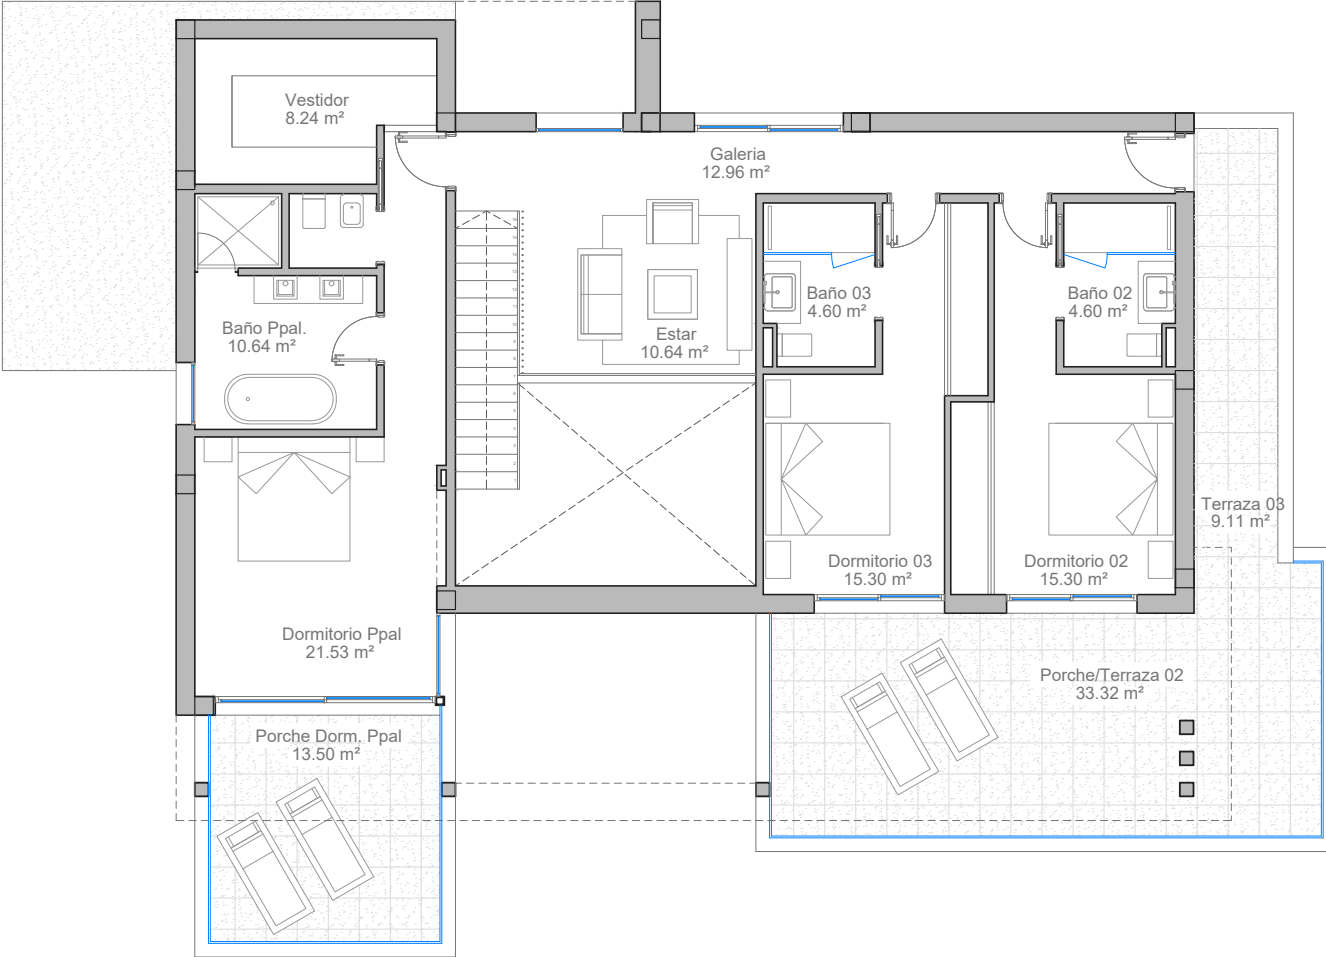

IIS

INVESTINS PAIN.BE
PLANOS DE PLANTA | FLOOR PLANS

The image features a background of light-colored, possibly white or cream, fabric that is draped and folded, creating a complex pattern of shadows and highlights. The fabric has a subtle sheen and a fine texture. In the center, there is a semi-transparent white rectangular box with a thin white border. Inside this box, the text "TIPO A" is written in a dark, bold, sans-serif font. Below "TIPO A", there is a thin white horizontal line. Underneath the line, the text "TYPE A" is written in a dark, bold, sans-serif font, matching the style of "TIPO A".

TIPO B

TYPE B

PLANTA BAJA - GROUND FLOOR
 Tipo B - Type B

1090m²

146,22m²

44,91m²

23,69m²

35,16m²

37,26m²

1

1,5

PRIMERA PLANTA - FIRST FLOOR

Tipo B - Type B

126,31m²

33,35m²

32,60m²

3

3

TERRAZA - ROOF TERRACE
Tipo B - Type B

TIPO B.1

TYPE B.1

PLANTA BAJA - GROUND FLOOR
 Tipo B.1- Tipo B.1

1.108m²

146,22m²