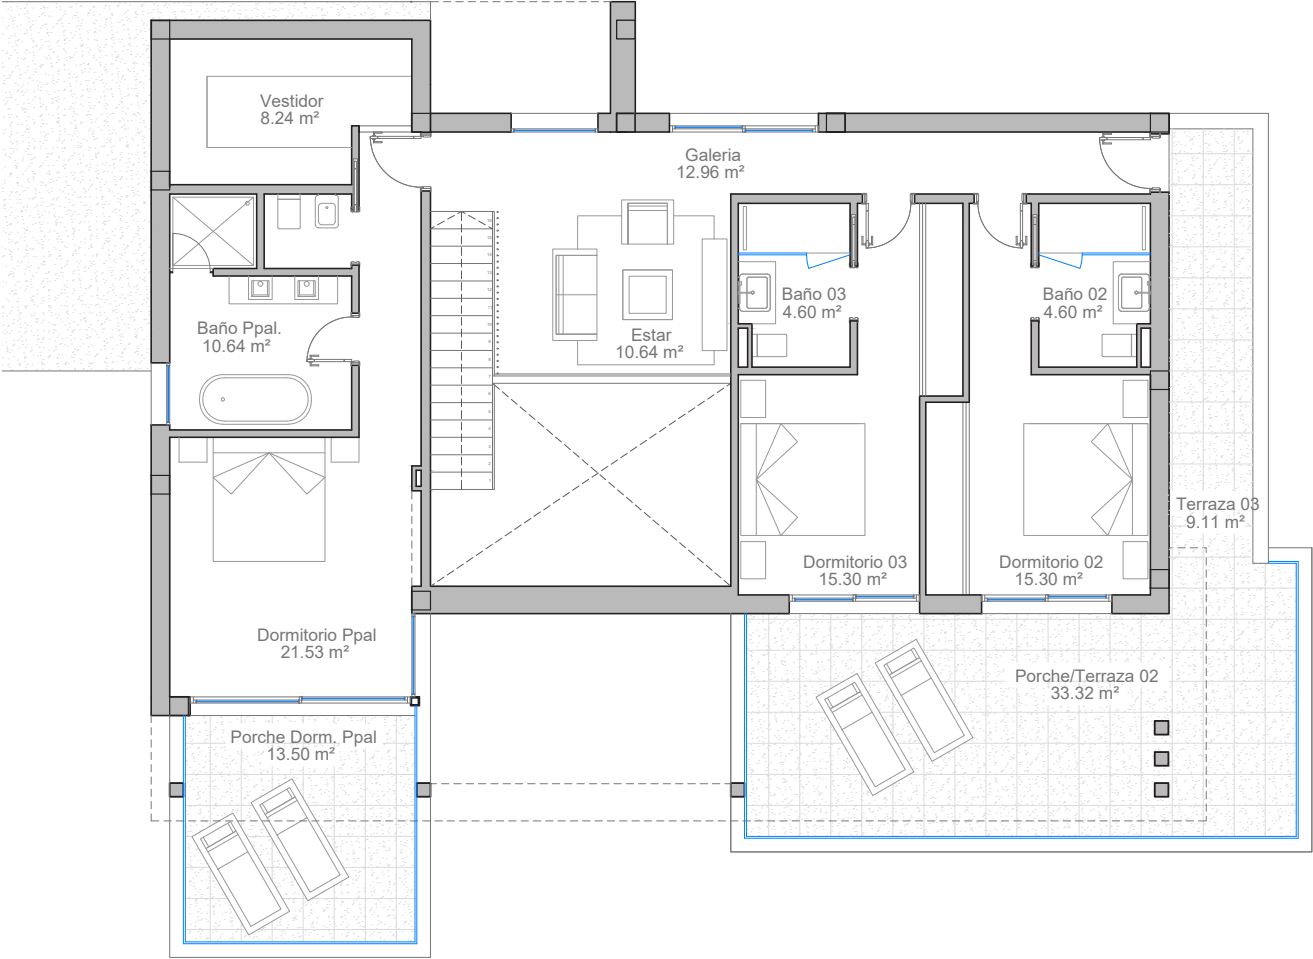

IIS

INVESTINS PAIN.BE
PLANOS DE PLANTA | FLOOR PLANS

The image features a background of light-colored, possibly white or cream, fabric that is draped and folded, creating a complex pattern of shadows and highlights. The fabric has a subtle sheen and a fine texture. In the center, there is a semi-transparent white rectangular box with a thin white border. Inside this box, the text "TIPO A" is written in a dark, bold, sans-serif font. Below "TIPO A", there is a thin white horizontal line. Underneath the line, the text "TYPE A" is written in a dark, bold, sans-serif font, matching the style of "TIPO A".

3

3

TERRAZA - ROOF TERRACE
Tipo B - Type B

TIPO B.1

TYPE B.1

PLANTA BAJA - GROUND FLOOR
 Tipo B.1- Tipo B.1

1.108m²

146,22m²

44,91m²

20,63m²

35,94m²

37,26m²

1

1,5

PRIMERA PLANTA - FIRST FLOOR

Tipo B.1 - Type B.1

126,31m²

33,35m²

32,60m²

3

3

TERRAZA - ROOF TERRACE
Tipo B.1 - Type B.1

TIPO C

TYPE C