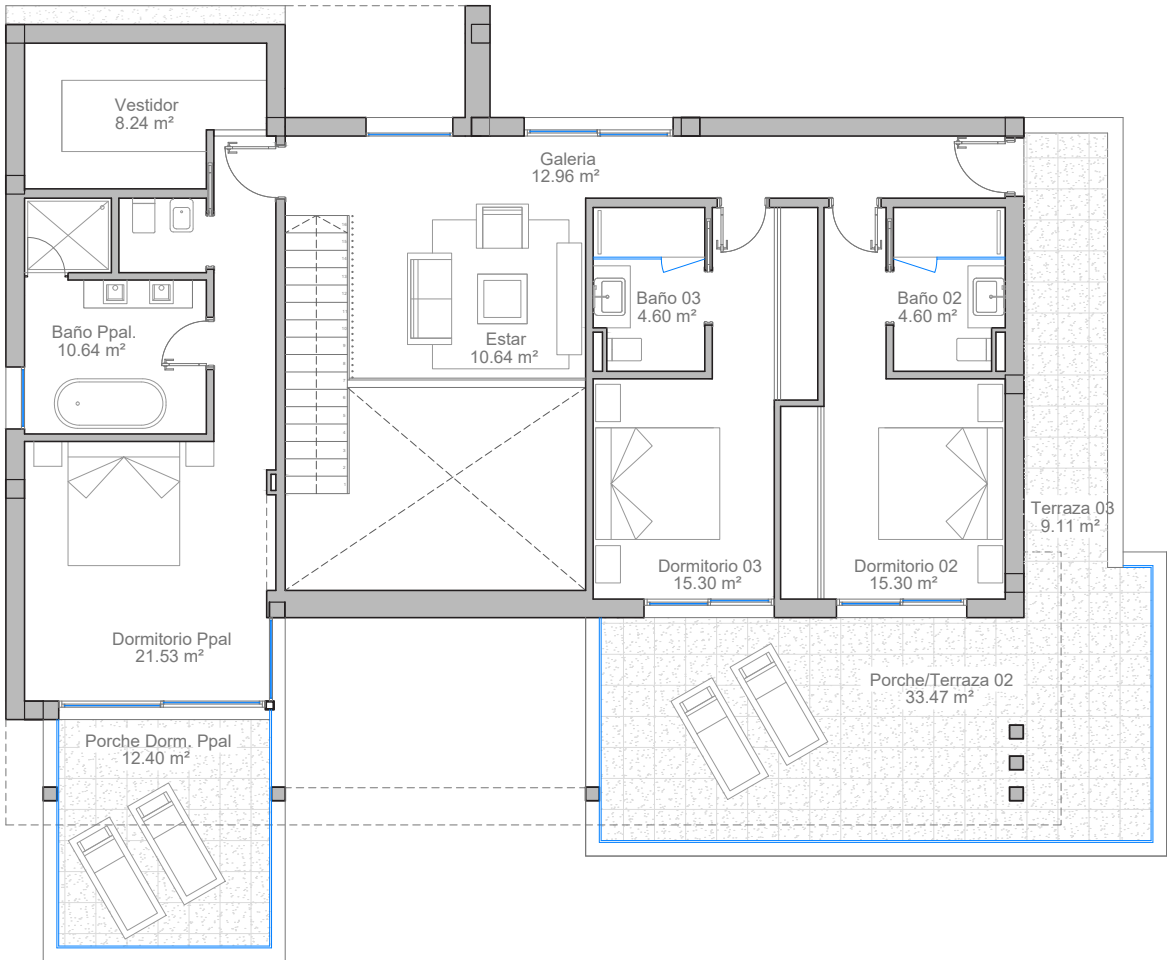

PRIMERA PLANTA - FIRST FLOOR

Tipo C - Type C

126,30m²

32,85m²

31,94m²

3

3