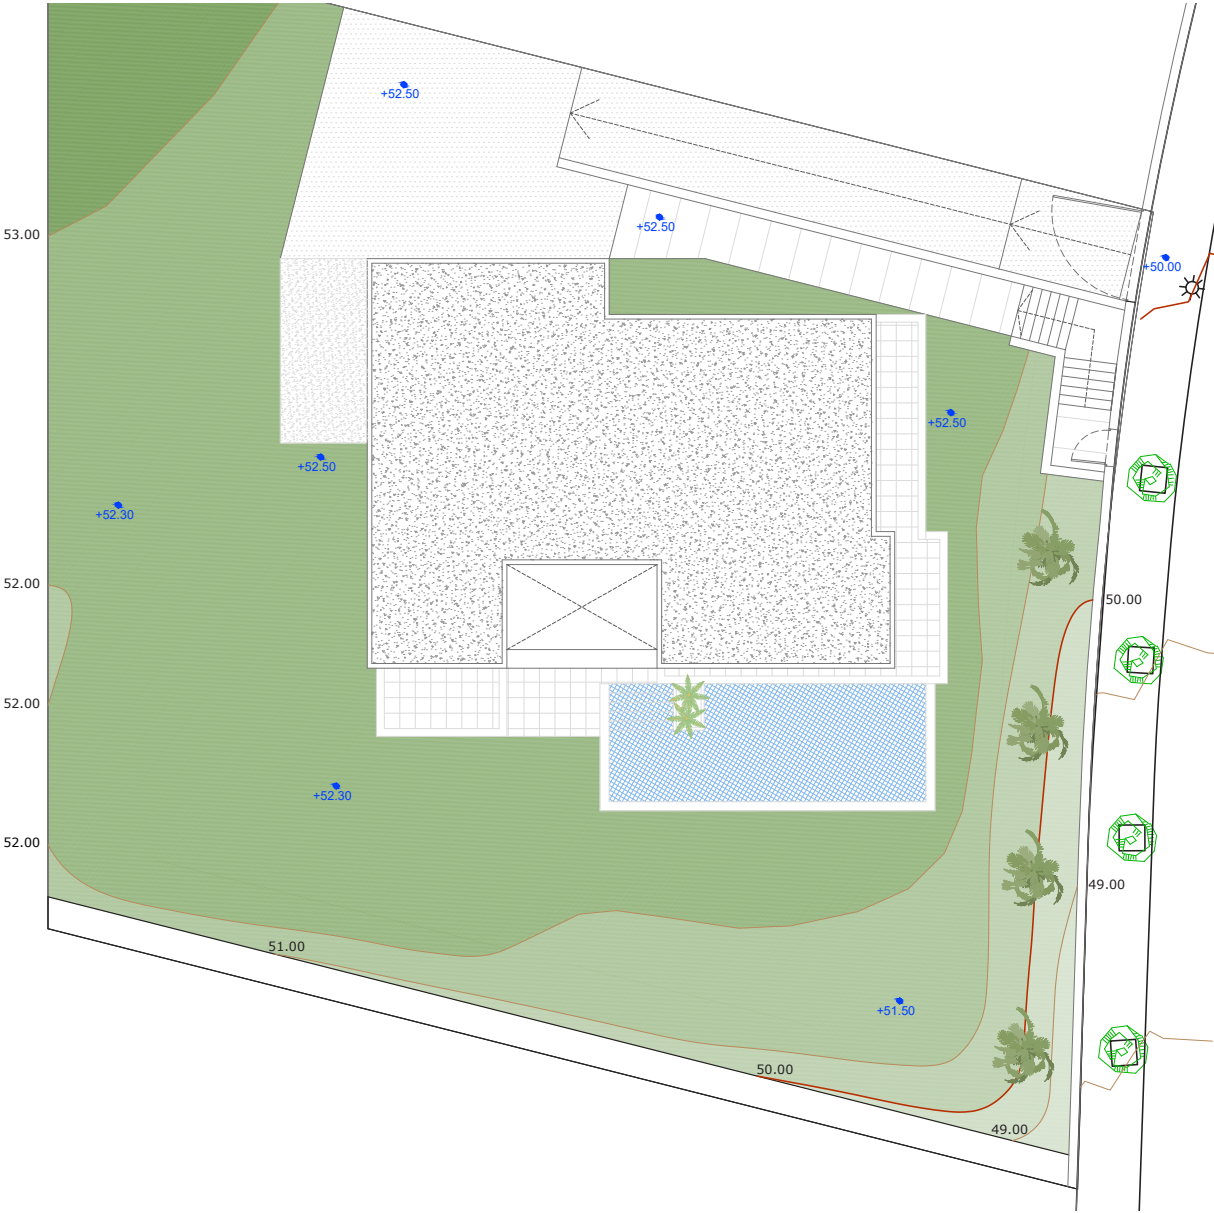

IIS

INVESTINS PAIN.BE
PLANOS DE PLANTA | FLOOR PLANS

The image features a background of light-colored, possibly white or cream, fabric that is draped and folded, creating a complex pattern of shadows and highlights. The fabric has a subtle sheen and a fine texture. In the center, there is a semi-transparent white rectangular box with a thin white border. Inside this box, the text "TIPO A" is written in a dark, bold, sans-serif font. Below "TIPO A", there is a thin white horizontal line. Underneath the line, the text "TYPE A" is written in a dark, bold, sans-serif font, matching the style of "TIPO A".

3

3

TERRAZA - ROOF TERRACE
Tipo A - Type A

The image features a background of light-colored, possibly white or cream, fabric that is draped and folded, creating a complex pattern of shadows and highlights. The fabric has a subtle sheen and texture. In the center, there is a semi-transparent white rectangular box with a thin white border. Inside this box, the text "TIPO B" is written in a bold, black, sans-serif font. Below "TIPO B", there is a thin white horizontal line. Underneath the line, the text "TYPE B" is written in a bold, dark red or maroon, sans-serif font.

3

3

TERRAZA - ROOF TERRACE
Tipo B - Type B

TIPO B.1

TYPE B.1

PLANTA BAJA - GROUND FLOOR
 Tipo B.1- Tipo B.1

1.108m²

146,22m²