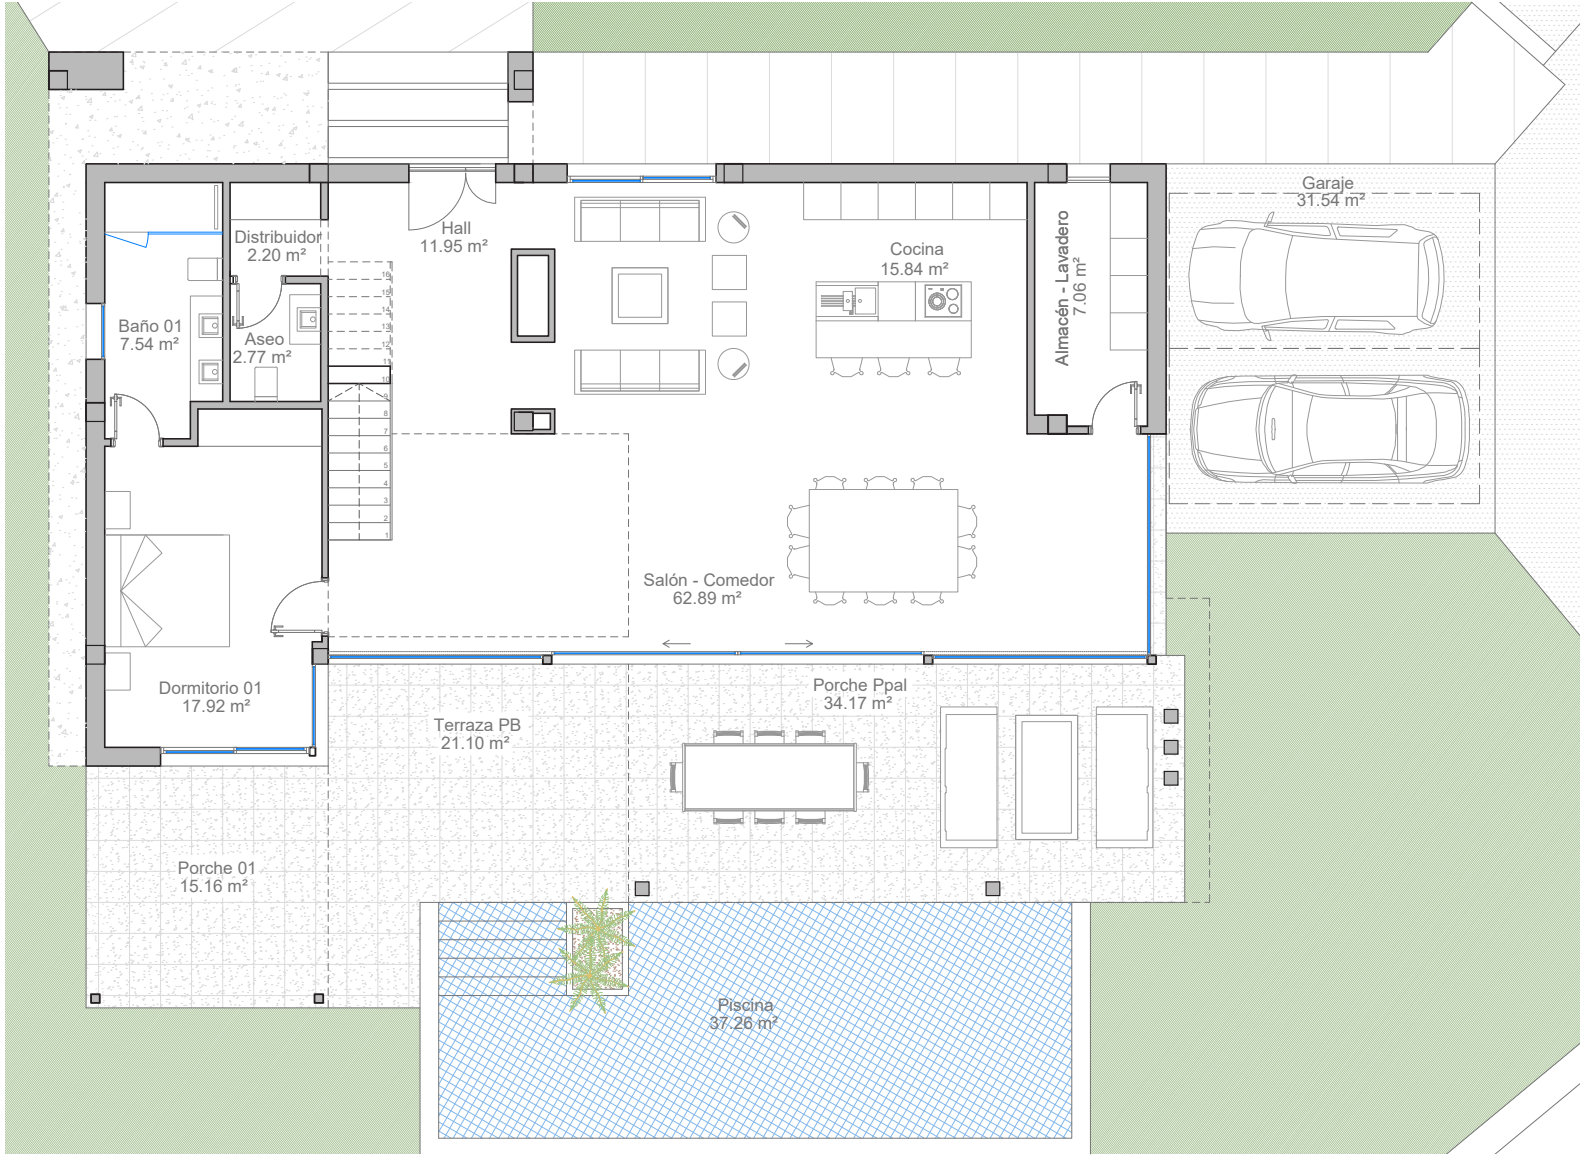

IIS

INVESTINS PAIN.BE
PLANOS DE PLANTA | FLOOR PLANS

The image features a background of light-colored, possibly white or cream, fabric that is draped and folded, creating a complex pattern of shadows and highlights. The fabric has a subtle sheen and a fine texture. In the center, there is a semi-transparent white rectangular box with a thin white border. Inside this box, the text "TIPO A" is written in a dark, bold, sans-serif font. Below "TIPO A", there is a thin white horizontal line. Underneath the line, the text "TYPE A" is written in a dark, bold, sans-serif font, matching the style of "TIPO A".

3

3

TERRAZA - ROOF TERRACE
Tipo A - Type A

The image features a background of light-colored, possibly white or cream, fabric that is draped and folded, creating a complex pattern of shadows and highlights. The fabric has a subtle sheen and texture. In the center, there is a semi-transparent white rectangular box with a thin white border. Inside this box, the text "TIPO B" is written in a bold, black, sans-serif font. Below "TIPO B", there is a thin white horizontal line. Underneath the line, the text "TYPE B" is written in a bold, dark red or maroon, sans-serif font.

126,31m²

33,35m²

32,60m²

3

3

TERRAZA - ROOF TERRACE
Tipo B.1 - Type B.1

TIPO C

TYPE C

PLANTA BAJA - GROUND FLOOR
 Tipo C- Type C

1.068m²

147,36m²

57,71m²

21,10m²

31,54m²

37,26m²

1