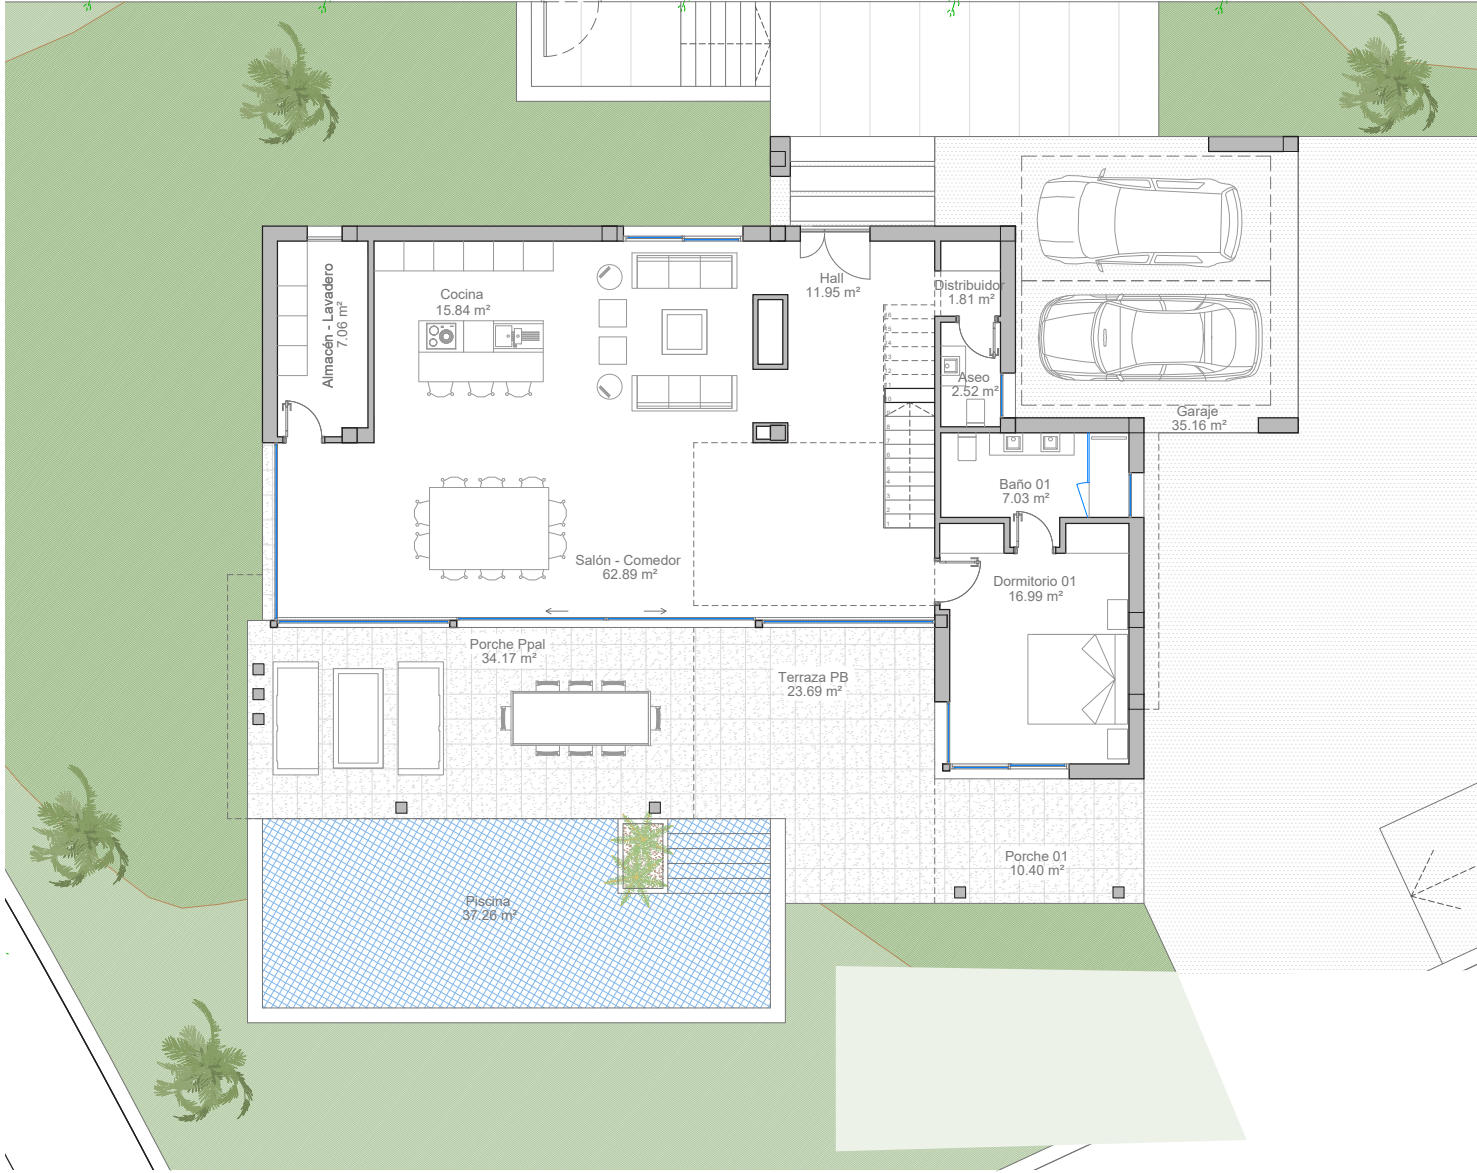

IIS

INVESTINS PAIN.BE
PLANOS DE PLANTA | FLOOR PLANS

The image features a background of light-colored, possibly white or cream, fabric that is draped and folded, creating a complex pattern of shadows and highlights. The fabric has a subtle sheen and a fine texture. In the center, there is a semi-transparent white rectangular box with a thin white border. Inside this box, the text "TIPO A" is written in a dark, bold, sans-serif font. Below "TIPO A", there is a thin white horizontal line. Underneath the line, the text "TYPE A" is written in a dark, bold, sans-serif font, matching the style of "TIPO A".

TIPO A

TYPE A

PLANTA BAJA - GROUND FLOOR
 Tipo A - Type A

1.100m²

146,22m²

44,91m²

23,69m²

35,94m²

3

3

TERRAZA - ROOF TERRACE
Tipo A - Type A

The image features a background of light-colored, possibly white or cream, fabric that is draped and folded, creating a complex pattern of shadows and highlights. The fabric has a subtle sheen and texture. In the center, there is a semi-transparent white rectangular box with a thin white border. Inside this box, the text "TIPO B" is written in a bold, black, sans-serif font. Below "TIPO B", there is a thin white horizontal line. Underneath the line, the text "TYPE B" is written in a bold, dark red or maroon, sans-serif font.

TIPO B

TYPE B

PLANTA BAJA - GROUND FLOOR
 Tipo B - Type B

1090m²

146,22m²

44,91m²

23,69m²

35,16m²