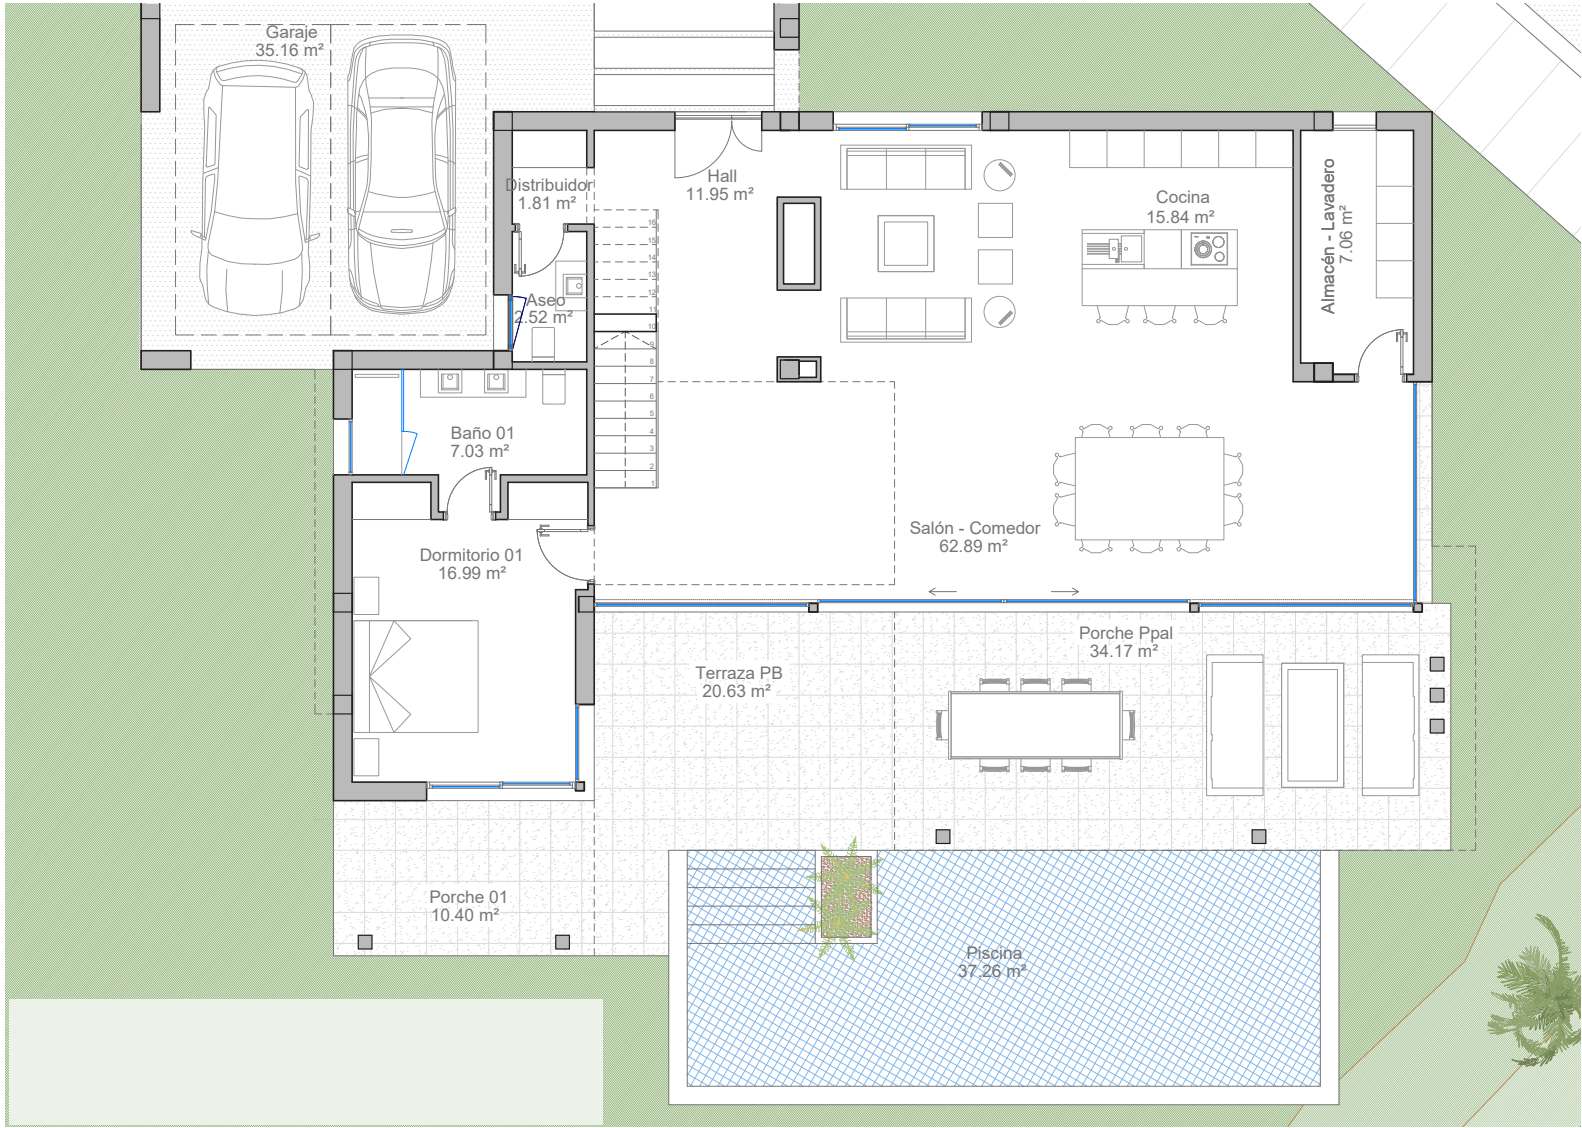

IIS

INVESTINS PAIN.BE
PLANOS DE PLANTA | FLOOR PLANS

The image features a background of light-colored, possibly white or cream, fabric that is draped and folded, creating a complex pattern of shadows and highlights. The fabric has a subtle sheen and a fine texture. In the center, there is a semi-transparent white rectangular box with a thin white border. Inside this box, the text "TIPO A" is written in a dark, bold, sans-serif font. Below "TIPO A", there is a thin white horizontal line. Underneath the line, the text "TYPE A" is written in a dark, bold, sans-serif font, matching the style of "TIPO A".

3

3

TERRAZA - ROOF TERRACE
Tipo B - Type B

TIPO B.1

TYPE B.1

PLANTA BAJA - GROUND FLOOR
 Tipo B.1- Tipo B.1

1.108m²

146,22m²

44,91m²

20,63m²

35,94m²

37,26m²

1

1,5

PRIMERA PLANTA - FIRST FLOOR

Tipo B.1 - Type B.1

126,31m²

33,35m²

32,60m²

3

3

TERRAZA - ROOF TERRACE
Tipo B.1 - Type B.1

TIPO C

TYPE C