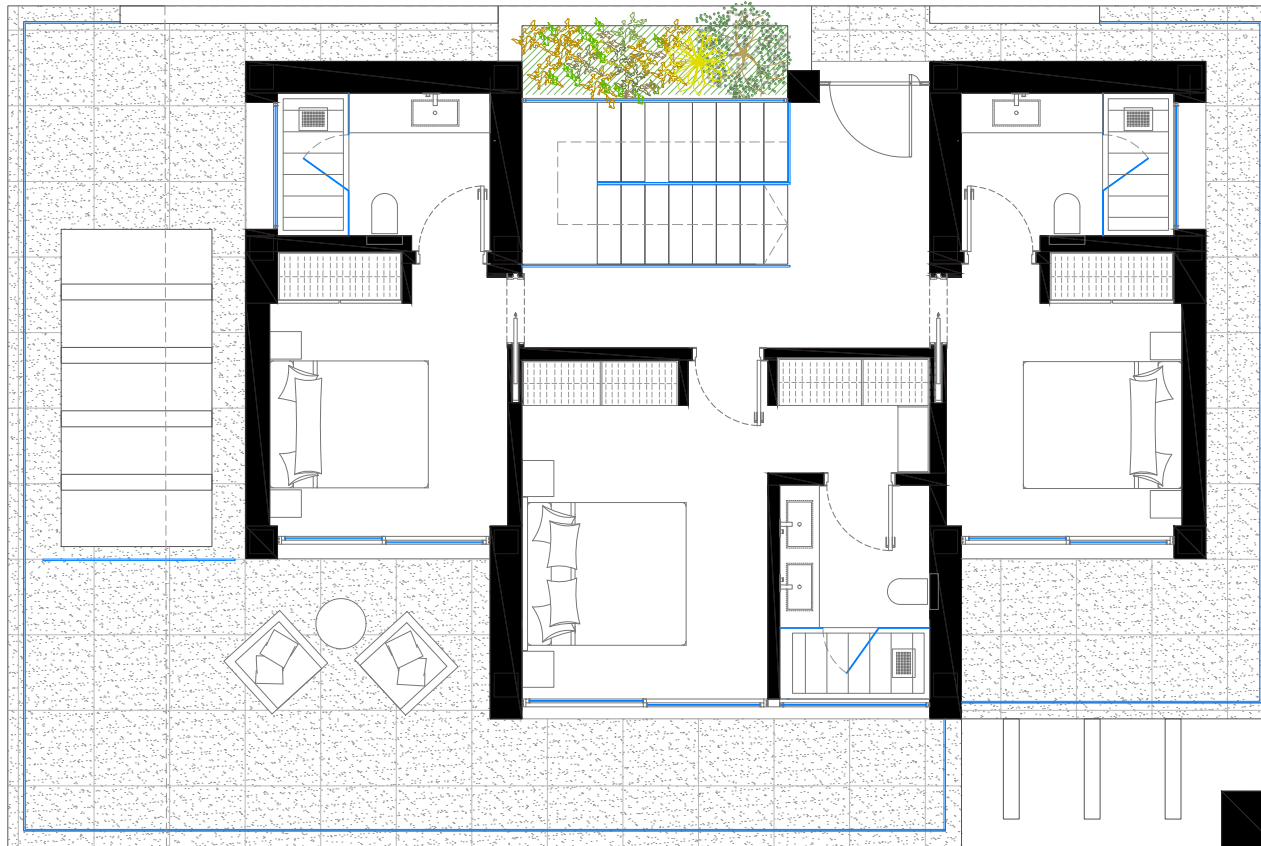

Built Area: 78,54 m²
Covered Terraces: 74,96 m²
Uncovered Terraces: 16,67 m²
Pool: 35,26m²

Built Area: 87,2 m²
Covered Terraces: 28,54 m²
Uncovered Terraces: 6 m²

Raw Basement
Built Area: 121,37 m²