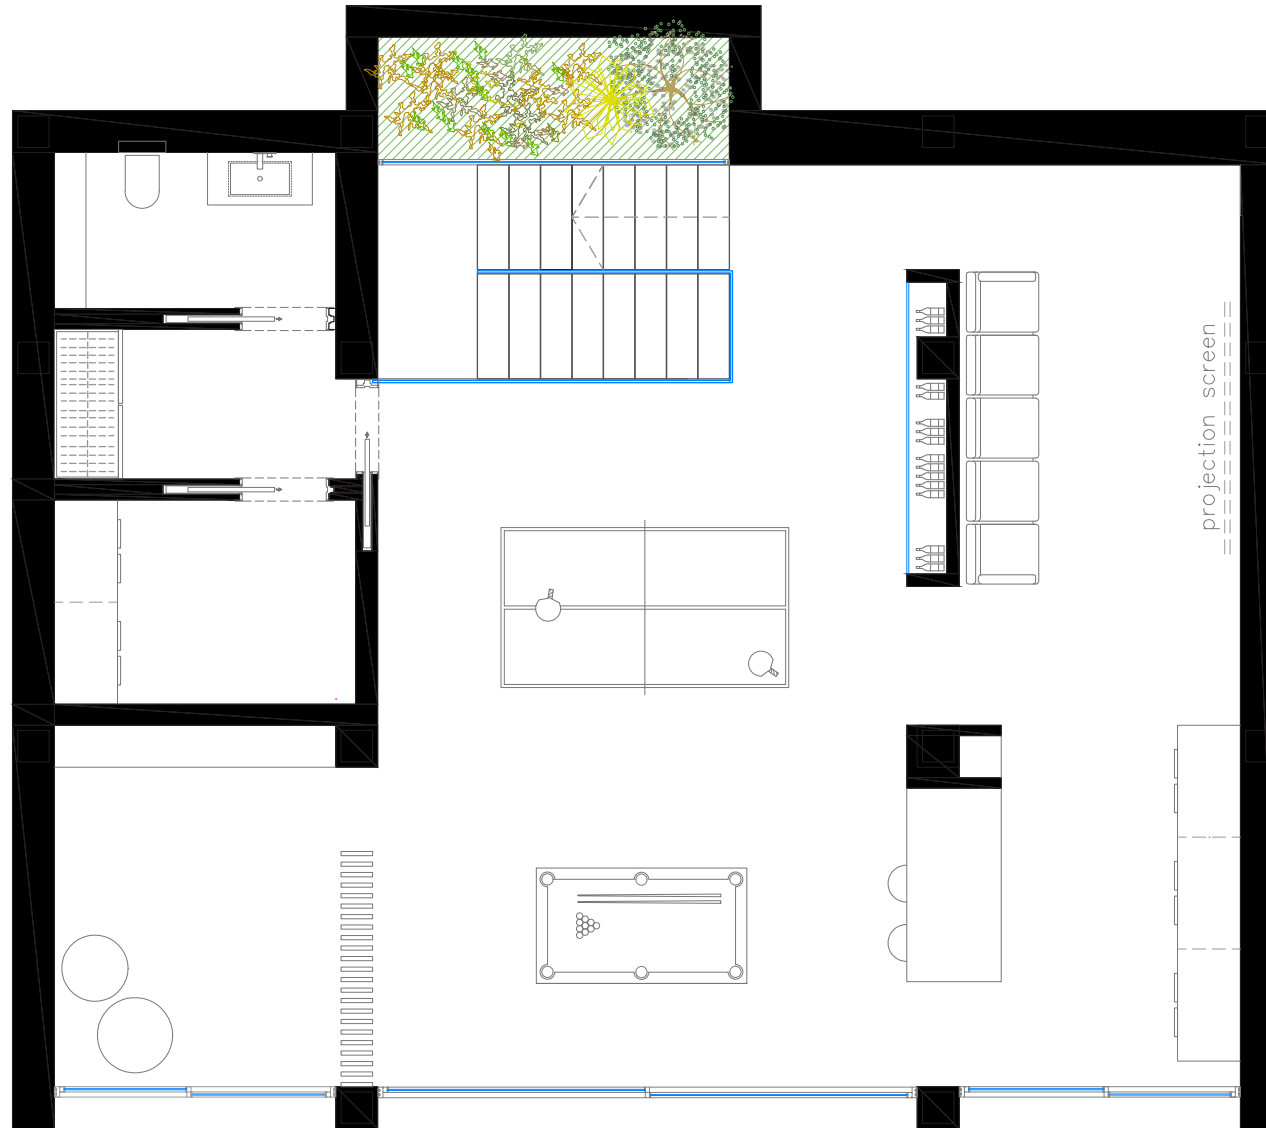

Built Area: 78,54 m²
Covered Terraces: 74,96 m²
Uncovered Terraces: 16,67 m²
Pool: 35,26m²

Built Area: 87,2 m²
Covered Terraces: 28,54 m²
Uncovered Terraces: 6 m²

Raw Basement
Built Area: 121,37 m²