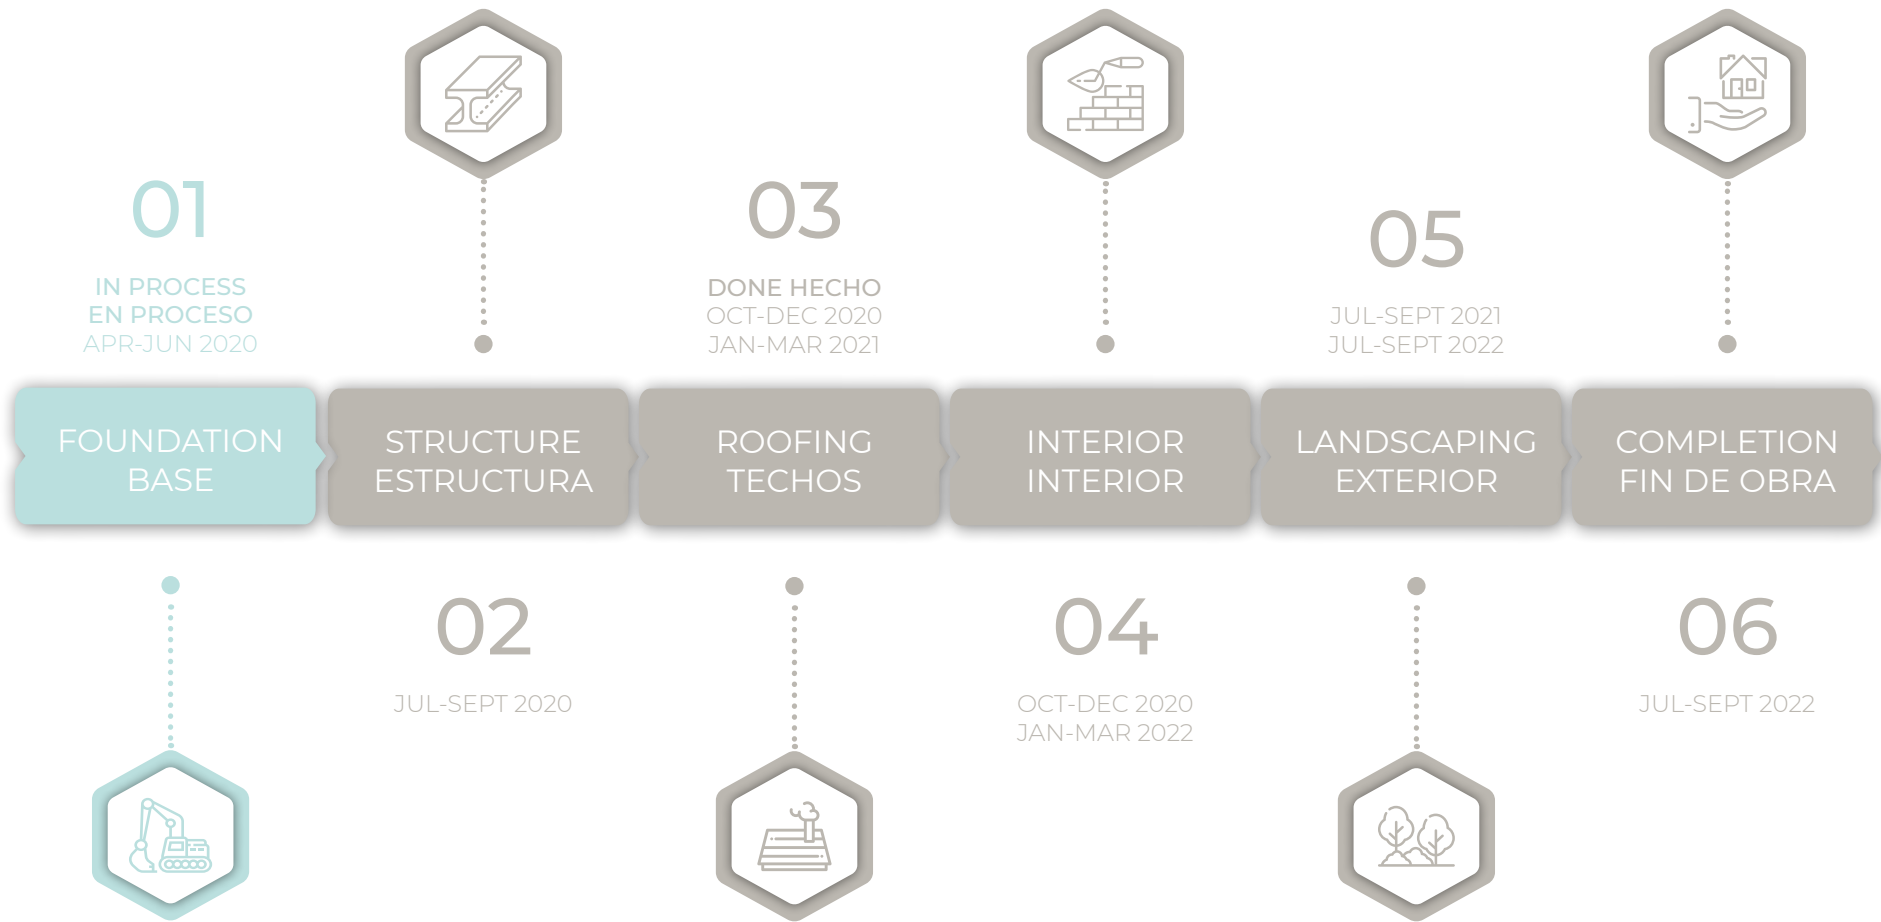

PHASE 2 & PHASE 3
FASE 2 & FASE 3

CONSTRUCTION PROCESS | PHASE 2
PROCESO DE CONSTRUCCION | FASE 2

COMMON AREAS
ZONAS COMUNES

WORLD CLASS AMENITIES

- SPA with a 25 meters pool
- Gym equipped by Technogym
- Social Club
- GastroBar
- Co-working area
- Kid's Club
- Epic Sport Center (paddle, football, basketball, volleyball...)