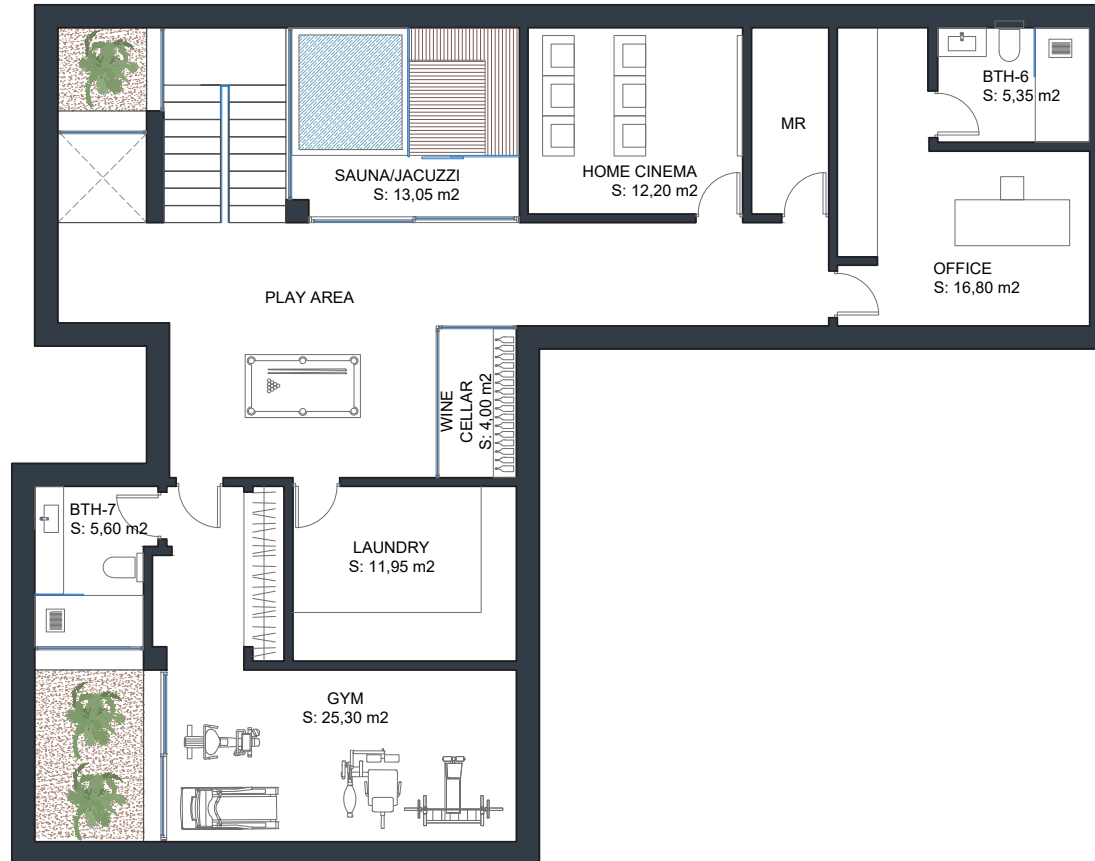

Extras

Spa **64.300 €**
Jacuzzi 224x213 and Sauna 260x210x220

Bedroom 22,5 m² ... **24.750 €**
with bathroom en suite

Gym 25 m² **27.500 €**

Office room **17.600 €**

Masterplan Grand Family Villa (4 Floors)

Built Living Area: 115 m²
Total Built Living Area: 146 m²

Roof Top Grand Family Villa (4 Floors)

Built Living Area: 27 m²
Total Built Living Area: 184 m²

Basement Grand Family Villa (4 Floors)

Total Built Area: 165 m²

Optional

Finishes **135.795 €**
(Same finishes as the rest of the villa)

Extras

Spa **64.300 €**
Jacuzzi 224x213 and Sauna 260x210x220

Bedroom 22,5 m² ... **24.750 €**
with bathroom en suite

Gym 25 m² **27.500 €**

Office room **17.600 €**

Masterplan Grand Family Villa Plus

Built Living Area: 529 m²
Total Built Living Area: 876 m²
Terraces: 162 m²
Swimming Pool: 35 m²

Basement Grand Family Villa Plus

Total Built Area: 190 m²