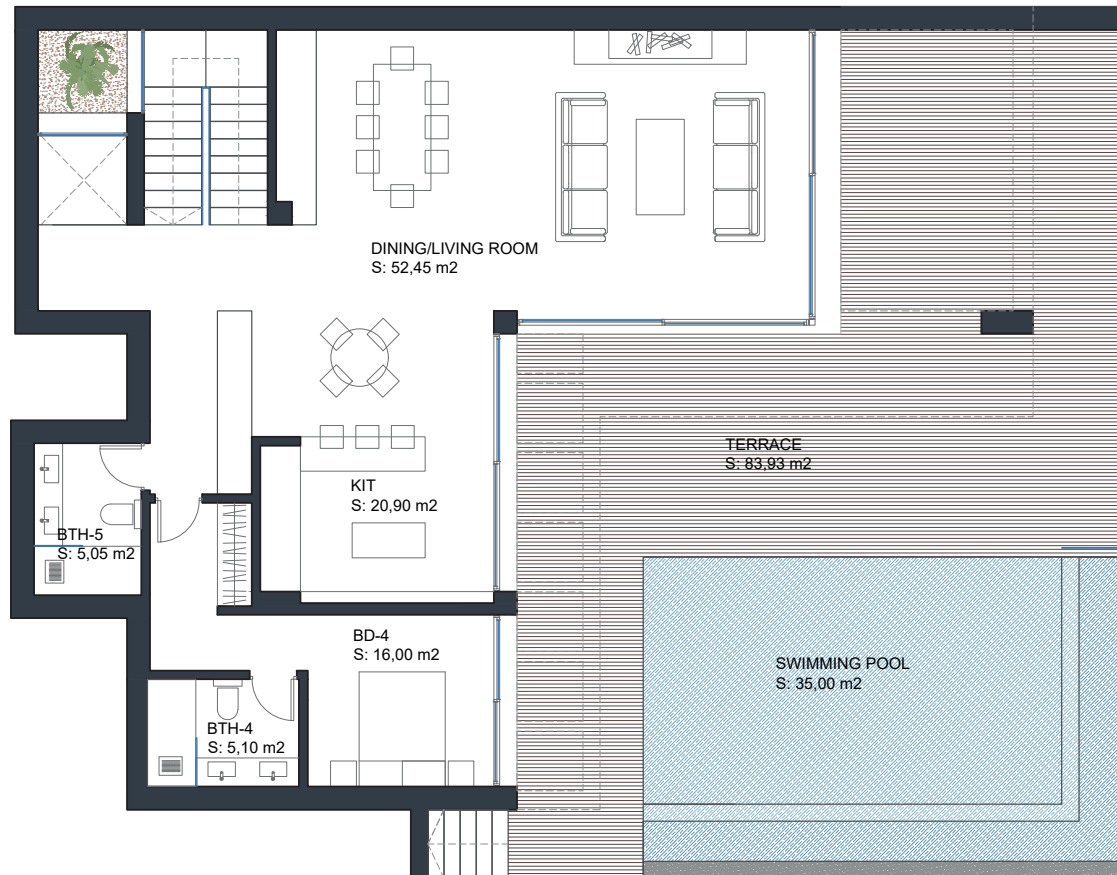

First Floor Grand Villa

Built Living Area: 105 m²
Total Built Living Area: 255 m²

Masterplan Grand Villa Plus

Built Living Area: 270 m²
Total Built Living Area: 603 m²
Terraces: 162 m²
Swimming Pool: 35 m²

Ground Floor Gran Villa Plus

Built Living Area: 138 m²
Total Built Living Area: 280 m²

First Floor Gran Villa Plus

Built Living Area: 105 m²
Total Built Living Area: 139 m²

Roof Top Gran Villa Plus

Built Living Area: 27 m²
Total Built Living Area: 184 m²

Masterplan Grand Family Villa (3 Floors)

Built Living Area: 424 m²
Total Built Living Area: 694 m²
Terraces: 114 m²
Swimming Pool: 35 m²

Ground Floor Grand Family Villa (3 Floors)

Built Living Area: 145 m²
Total Built Living Area: 277 m²

Extras

Spa **64.300 €**
Jacuzzi 224x213 and Sauna 260x210x220

Bedroom 22,5 m² ... **24.750 €**
with bathroom en suite

Gym 25 m² **27.500 €**

Office room **17.600 €**

Masterplan Grand Family Villa (4 Floors)