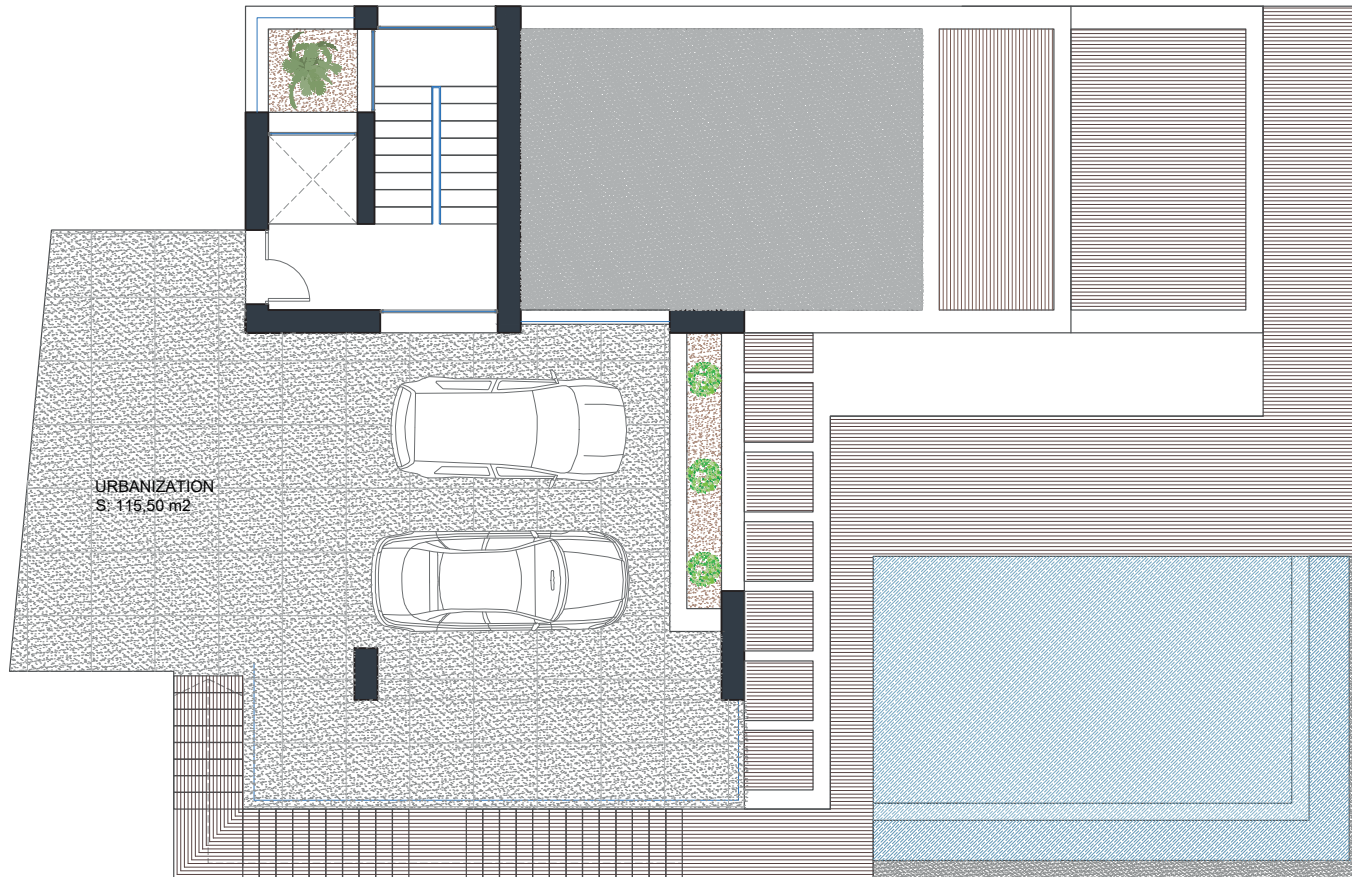

Roof Top Grand Family Villa (4 Floors)

Built Living Area: 27 m²
Total Built Living Area: 184 m²