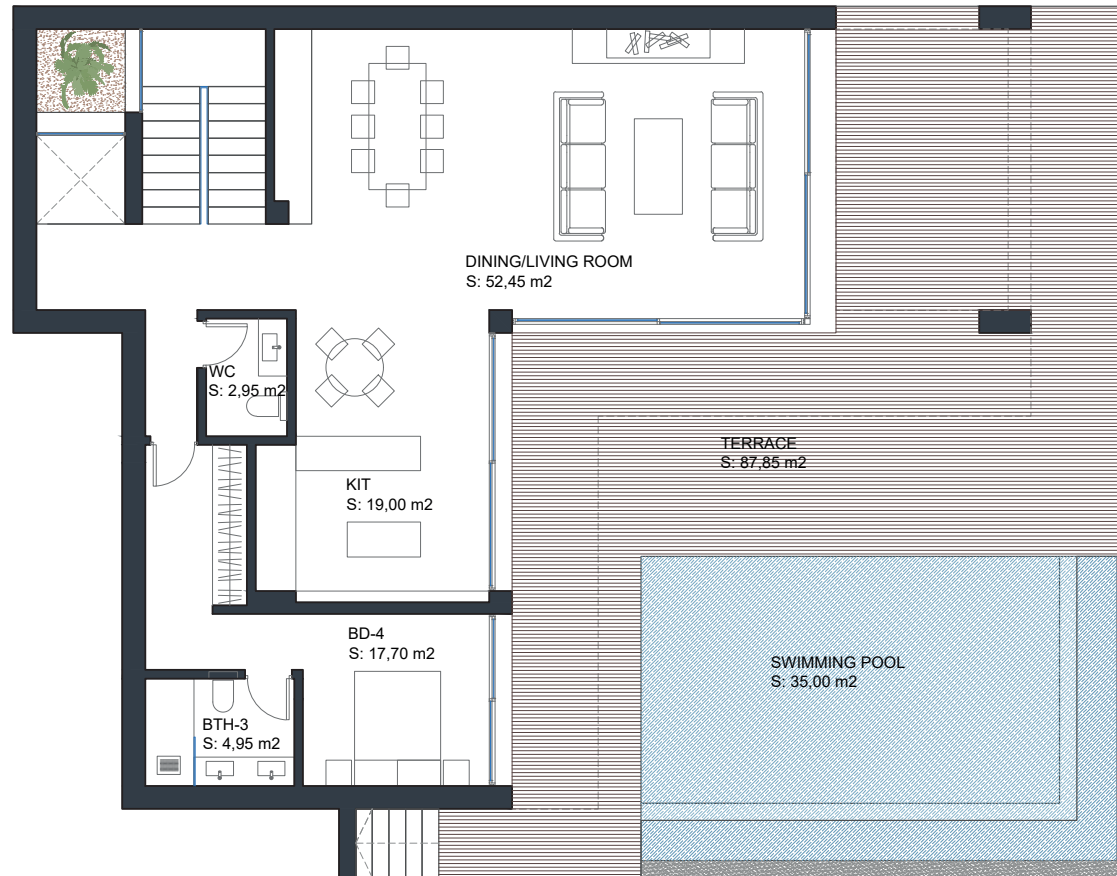

THE VIEW[©]

LUXURY VILLAS

Masterplan Grand Villa

Built Living Area: 244 m²
Total Built Living Area: 526 m²
Terraces: 120 m²
Swimming Pool: 35 m²

Ground Floor Grand Villa

Built Living Area: 139 m²
Total Built Living Area: 271 m²

First Floor Grand Villa

Built Living Area: 105 m²
Total Built Living Area: 255 m²

Masterplan Grand Villa Plus

Built Living Area: 270 m²
Total Built Living Area: 603 m²
Terraces: 162 m²
Swimming Pool: 35 m²

Ground Floor Gran Villa Plus

Built Living Area: 138 m²
Total Built Living Area: 280 m²

First Floor Gran Villa Plus

Built Living Area: 105 m²
Total Built Living Area: 139 m²

Roof Top Gran Villa Plus

Built Living Area: 27 m²
Total Built Living Area: 184 m²

Masterplan Grand Family Villa (3 Floors)

Built Living Area: 424 m²
Total Built Living Area: 694 m²
Terraces: 114 m²
Swimming Pool: 35 m²

Ground Floor Grand Family Villa (3 Floors)

Built Living Area: 145 m²
Total Built Living Area: 277 m²