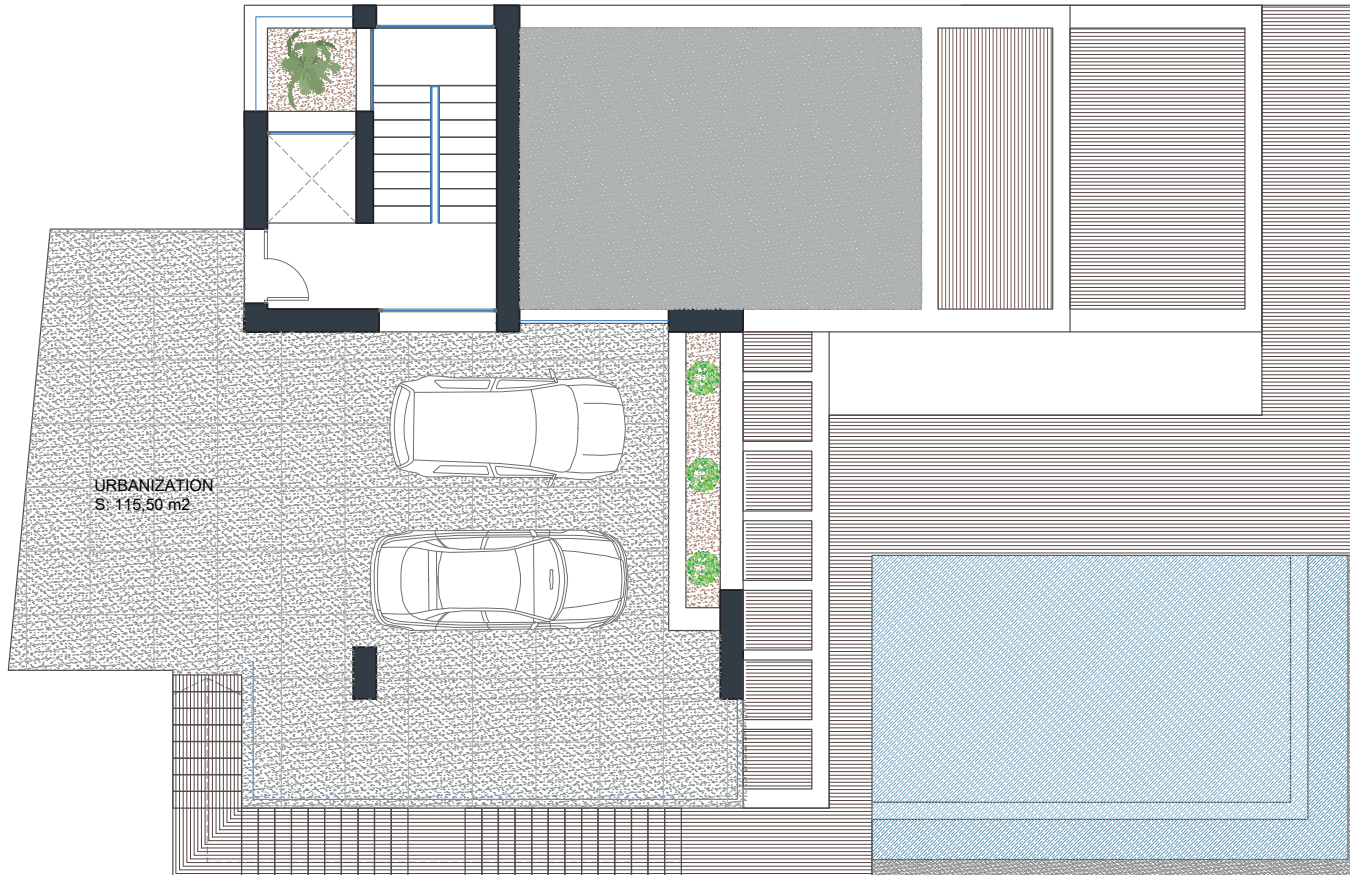

First Floor Grand Villa

Built Living Area: 105 m²
Total Built Living Area: 255 m²

Masterplan Grand Villa Plus

Built Living Area: 270 m²
Total Built Living Area: 603 m²
Terraces: 162 m²
Swimming Pool: 35 m²

Ground Floor Gran Villa Plus

Built Living Area: 138 m²
Total Built Living Area: 280 m²

First Floor Gran Villa Plus

Built Living Area: 105 m²
Total Built Living Area: 139 m²

Roof Top Gran Villa Plus

Built Living Area: 27 m²
Total Built Living Area: 184 m²

Masterplan Grand Family Villa (3 Floors)

Built Living Area: 424 m²
Total Built Living Area: 694 m²
Terraces: 114 m²
Swimming Pool: 35 m²

Ground Floor Grand Family Villa (3 Floors)

Built Living Area: 145 m²
Total Built Living Area: 277 m²

Extras

Spa **64.300 €**
Jacuzzi 224x213 and Sauna 260x210x220

Bedroom 22,5 m² ... **24.750 €**
with bathroom en suite

Gym 25 m² **27.500 €**

Office room **17.600 €**

Masterplan Grand Family Villa (4 Floors)