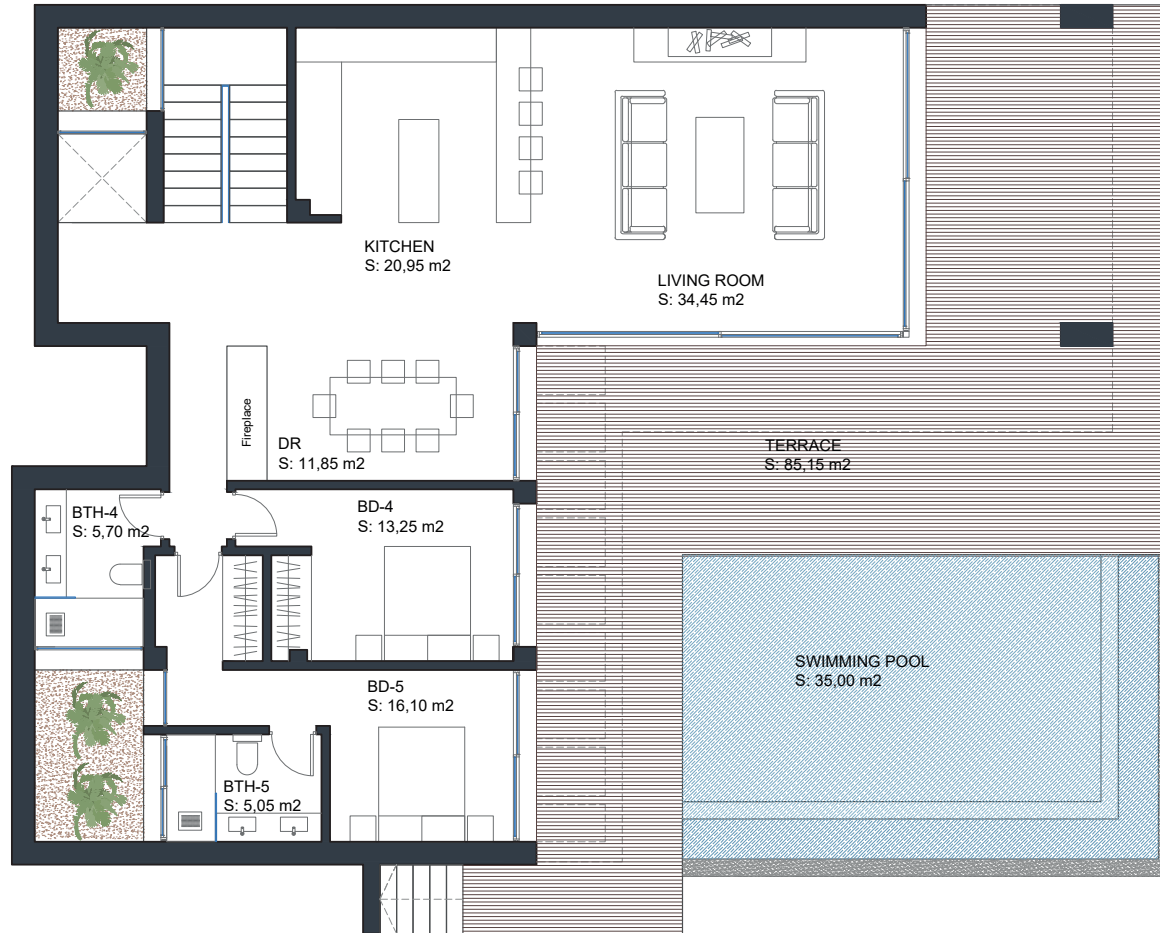

Extras

Spa **64.300 €**
Jacuzzi 224x213 and Sauna 260x210x220

Bedroom 22,5 m² ... **24.750 €**
with bathroom en suite

Gym 25 m² **27.500 €**

Office room **17.600 €**

Masterplan Grand Family Villa (4 Floors)

Office room **17.600 €**

Masterplan Grand Family Villa Plus

Built Living Area: 529 m²
Total Built Living Area: 876 m²
Terraces: 162 m²
Swimming Pool: 35 m²

Basement Grand Family Villa Plus

Total Built Area: 190 m²

Optional

Finishes **157.163 €**
(Same finishes as the rest of the villa)

Extras

Spa **64.300 €**
Jacuzzi 224x213 and Sauna 260x210x220

Bedroom 22,5 m² ... **24.750 €**
with bathroom en suite

Gym 25 m² **27.500 €**

Office room **17.600 €**

Ground Floor Grand Family Villa Plus

Built Living Area: 170 m²
Total Built Living Area: 304 m²

First Floor Grand Family Villa Plus

Built Living Area: 140 m²
Total Built Living Area: 172 m²