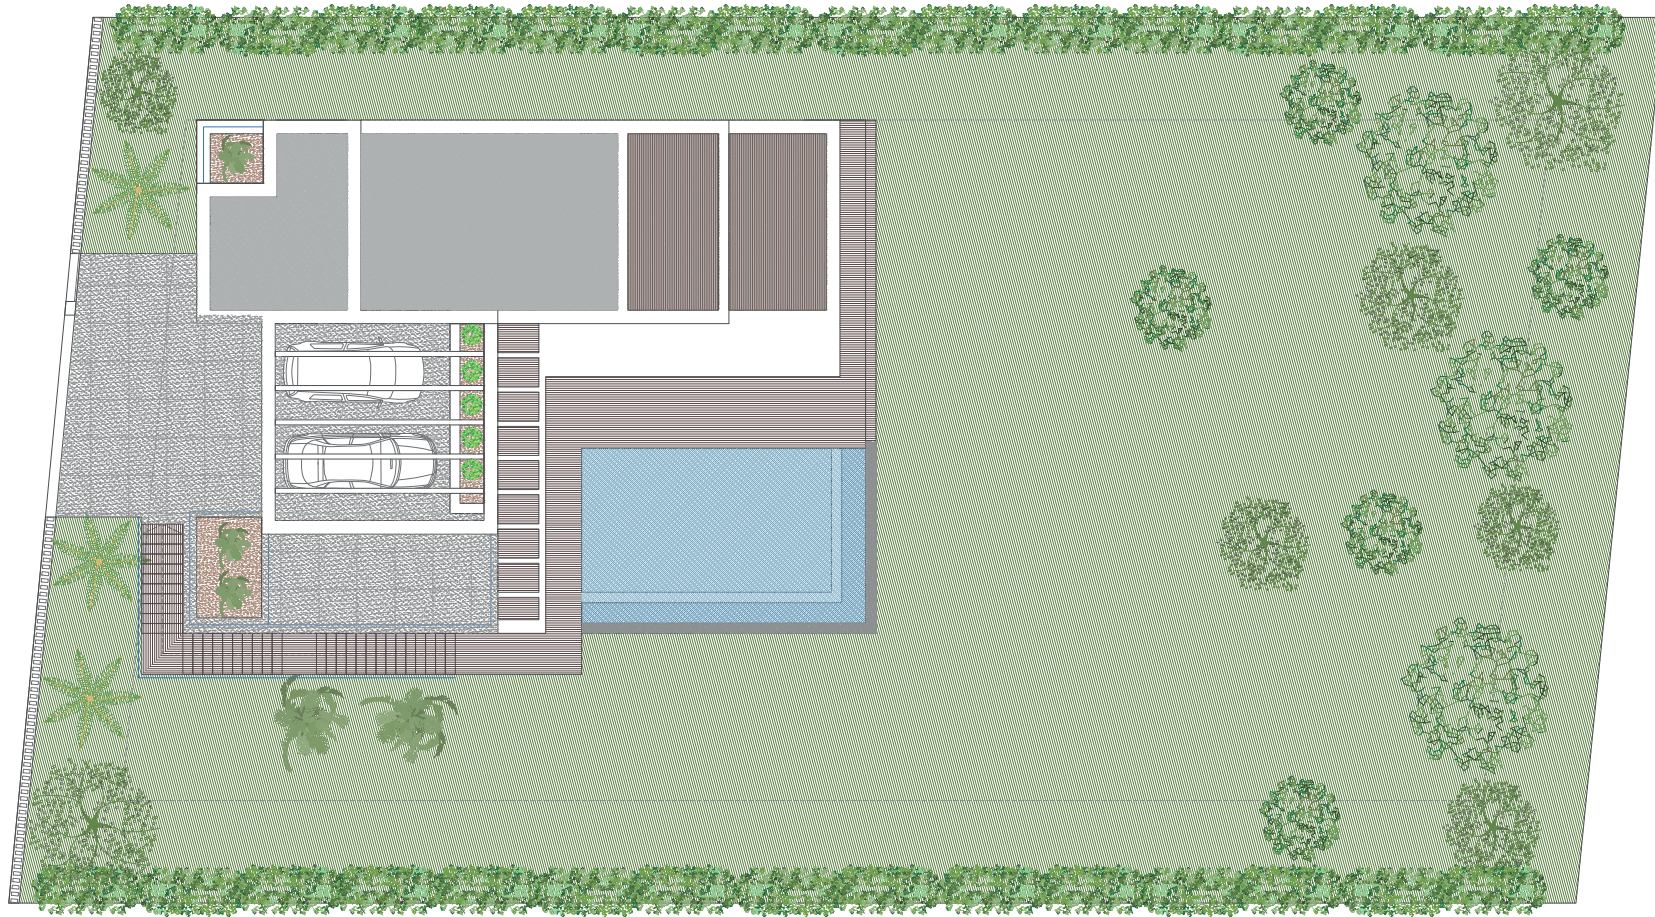

Masterplan Grand Family Villa Plus

Built Living Area: 529 m²
Total Built Living Area: 876 m²
Terraces: 162 m²
Swimming Pool: 35 m²