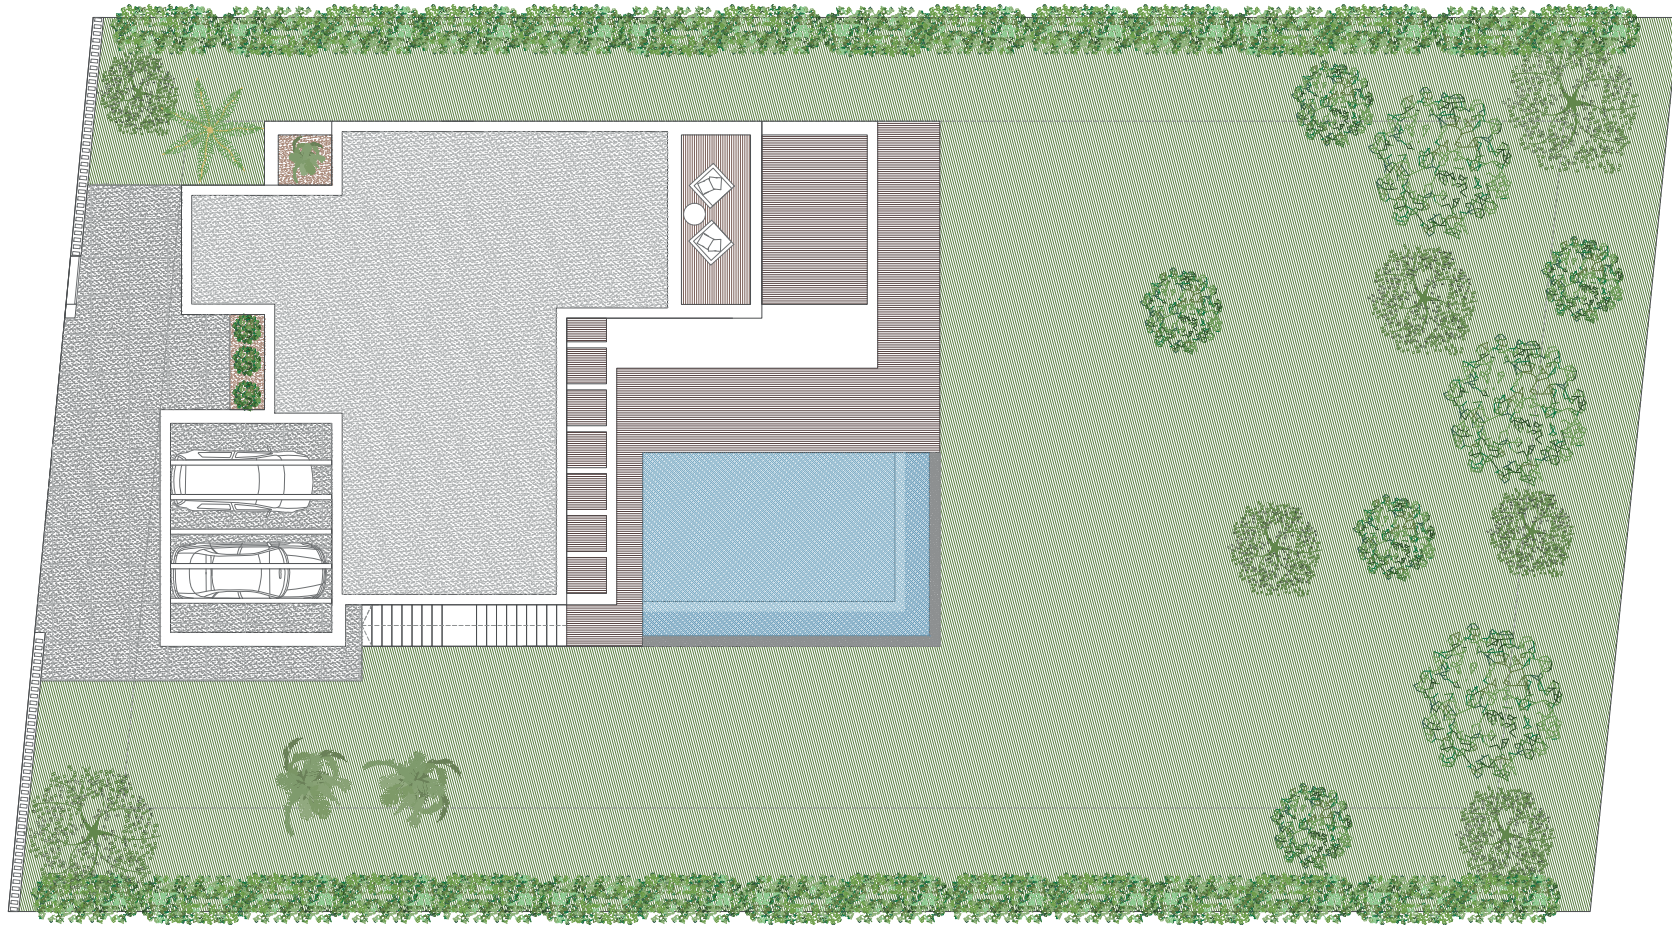

THE VIEW[©]

LUXURY VILLAS

Masterplan Grand Villa

Built Living Area: 244 m²
Total Built Living Area: 526 m²
Terraces: 120 m²
Swimming Pool: 35 m²

Ground Floor Grand Villa

Built Living Area: 139 m²
Total Built Living Area: 271 m²

First Floor Grand Villa

Built Living Area: 105 m²
Total Built Living Area: 255 m²

Masterplan Grand Villa Plus

Built Living Area: 270 m²
Total Built Living Area: 603 m²
Terraces: 162 m²
Swimming Pool: 35 m²

Masterplan Grand Family Villa (3 Floors)

Built Living Area: 424 m²
Total Built Living Area: 694 m²
Terraces: 114 m²
Swimming Pool: 35 m²

Ground Floor Grand Family Villa (3 Floors)

Built Living Area: 145 m²
Total Built Living Area: 277 m²

Extras

Spa **64.300 €**
Jacuzzi 224x213 and Sauna 260x210x220

Bedroom 22,5 m² ... **24.750 €**
with bathroom en suite

Gym 25 m² **27.500 €**

Office room **17.600 €**

Masterplan Grand Family Villa (4 Floors)