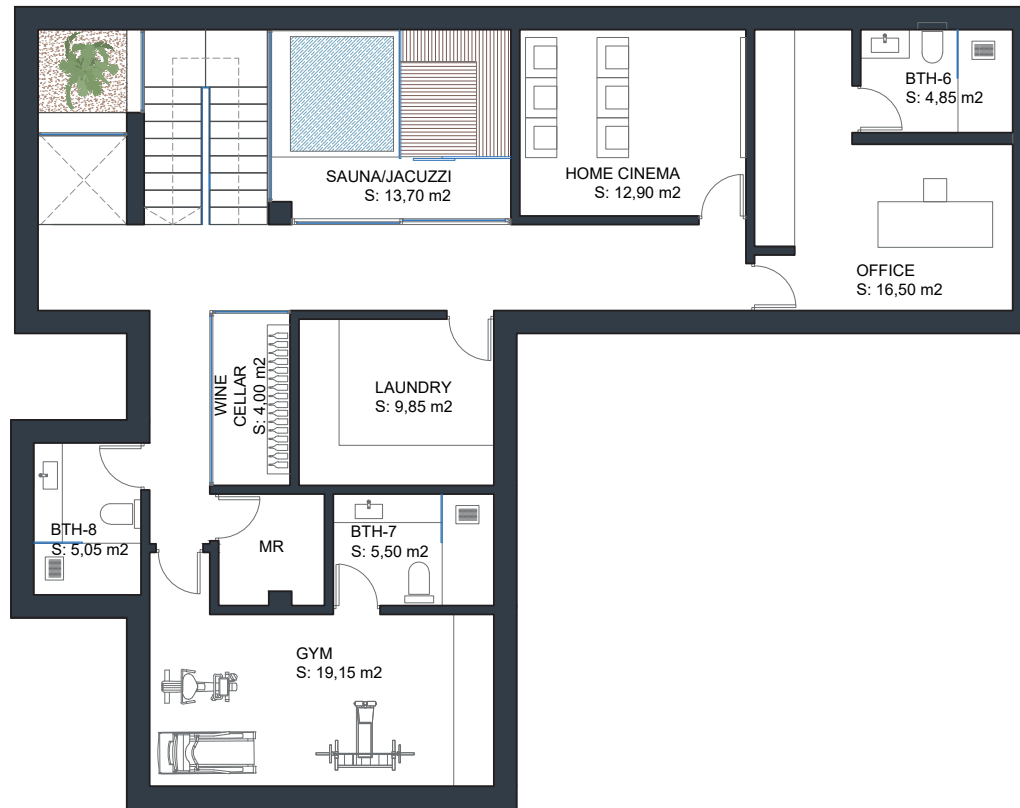

Ground Floor Gran Villa Plus

Built Living Area: 138 m²
Total Built Living Area: 280 m²

First Floor Gran Villa Plus

Built Living Area: 105 m²
Total Built Living Area: 139 m²

Roof Top Gran Villa Plus

Built Living Area: 27 m²
Total Built Living Area: 184 m²

Masterplan Grand Family Villa (3 Floors)

Built Living Area: 424 m²
Total Built Living Area: 694 m²
Terraces: 114 m²
Swimming Pool: 35 m²

Ground Floor Grand Family Villa (3 Floors)

Built Living Area: 145 m²
Total Built Living Area: 277 m²

First Floor Grand Family Villa (3 Floors)

Built Living Area: 115 m²
Total Built Living Area: 252 m²

Basement Grand Family Villa (3 Floors)

Total Built Area: 165 m²

Optional

Finishes **135.795 €**
(Same finishes as the rest of the villa)

Extras

Spa **64.300 €**
Jacuzzi 224x213 and Sauna 260x210x220

Bedroom 22,5 m² ... **24.750 €**
with bathroom en suite

Gym 25 m² **27.500 €**

Office room **17.600 €**

Masterplan Grand Family Villa (4 Floors)