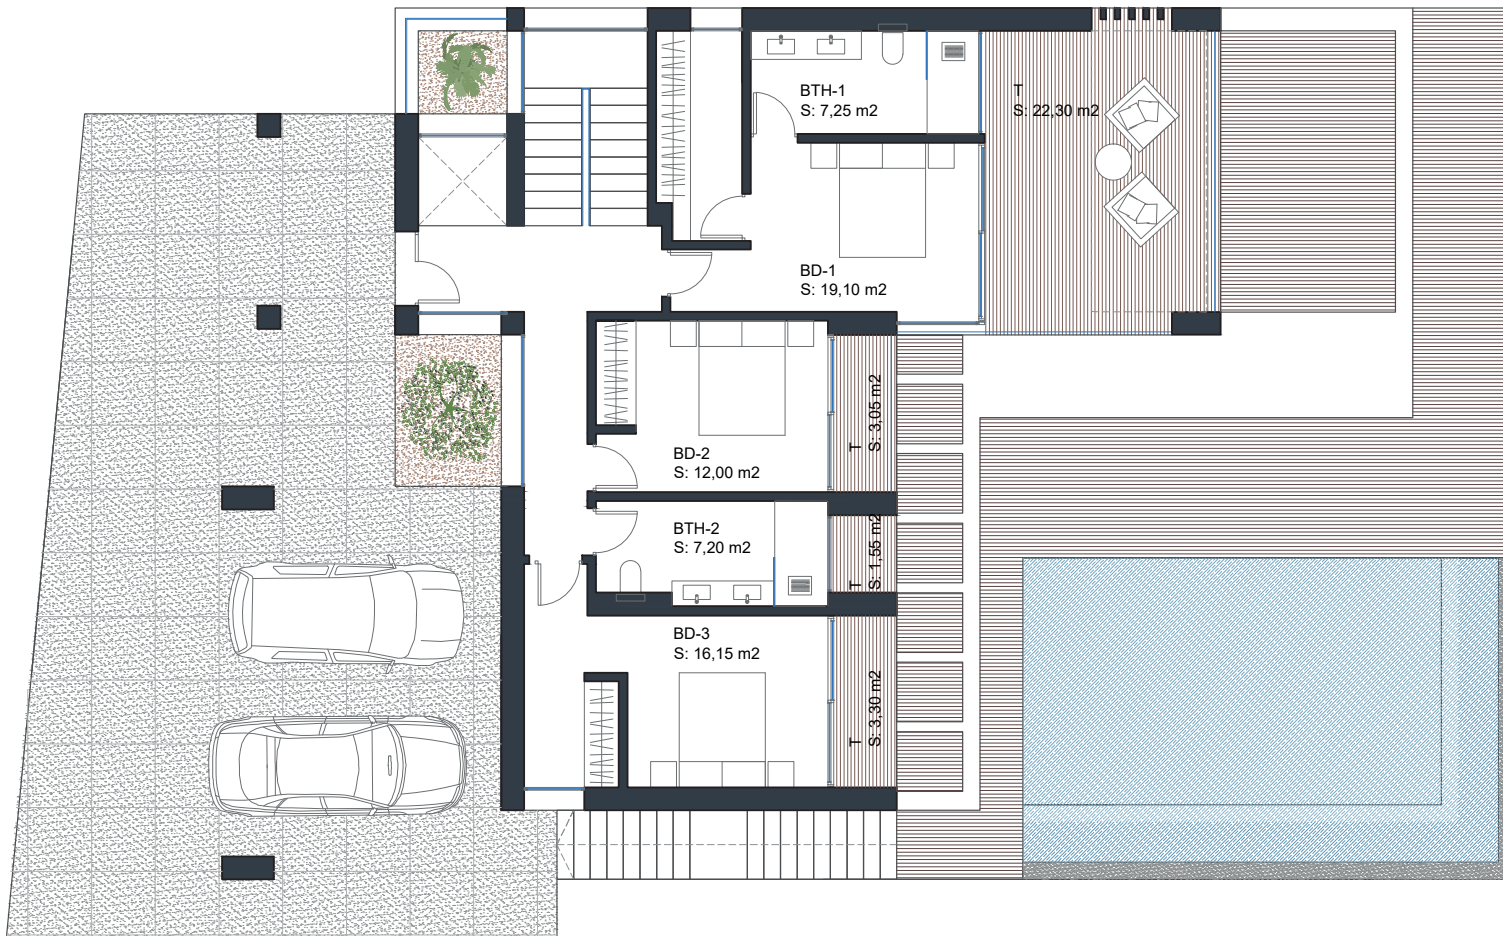

THE VIEW[©]

LUXURY VILLAS

Masterplan Grand Villa

Built Living Area: 244 m²
Total Built Living Area: 526 m²
Terraces: 120 m²
Swimming Pool: 35 m²

Ground Floor Grand Villa

Built Living Area: 139 m²
Total Built Living Area: 271 m²

First Floor Grand Villa

Built Living Area: 105 m²
Total Built Living Area: 255 m²

Masterplan Grand Villa Plus

Built Living Area: 270 m²
Total Built Living Area: 603 m²
Terraces: 162 m²
Swimming Pool: 35 m²

Ground Floor Gran Villa Plus

Built Living Area: 138 m²
Total Built Living Area: 280 m²

First Floor Gran Villa Plus

Built Living Area: 105 m²
Total Built Living Area: 139 m²

Roof Top Gran Villa Plus

Built Living Area: 27 m²
Total Built Living Area: 184 m²

Masterplan Grand Family Villa (3 Floors)

Built Living Area: 424 m²
Total Built Living Area: 694 m²
Terraces: 114 m²
Swimming Pool: 35 m²

Ground Floor Grand Family Villa (3 Floors)

Built Living Area: 145 m²
Total Built Living Area: 277 m²