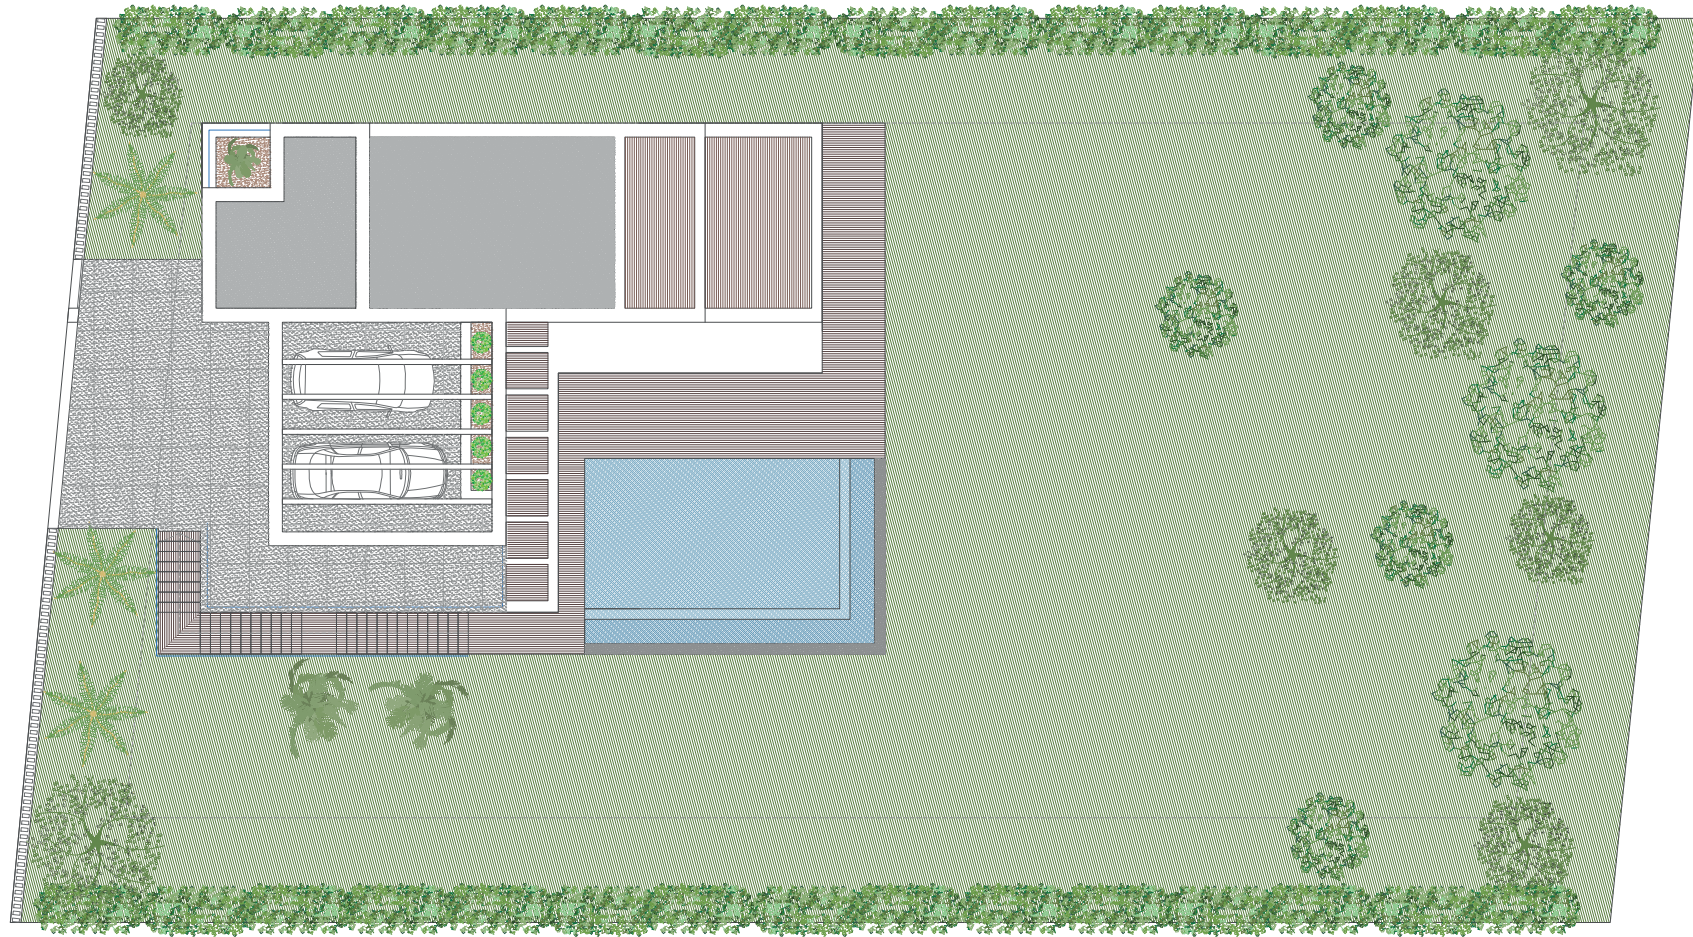

Extras

Spa **64.300 €**
Jacuzzi 224x213 and Sauna 260x210x220

Bedroom 22,5 m² ... **24.750 €**
with bathroom en suite

Gym 25 m² **27.500 €**

Office room **17.600 €**

Masterplan Grand Family Villa (4 Floors)