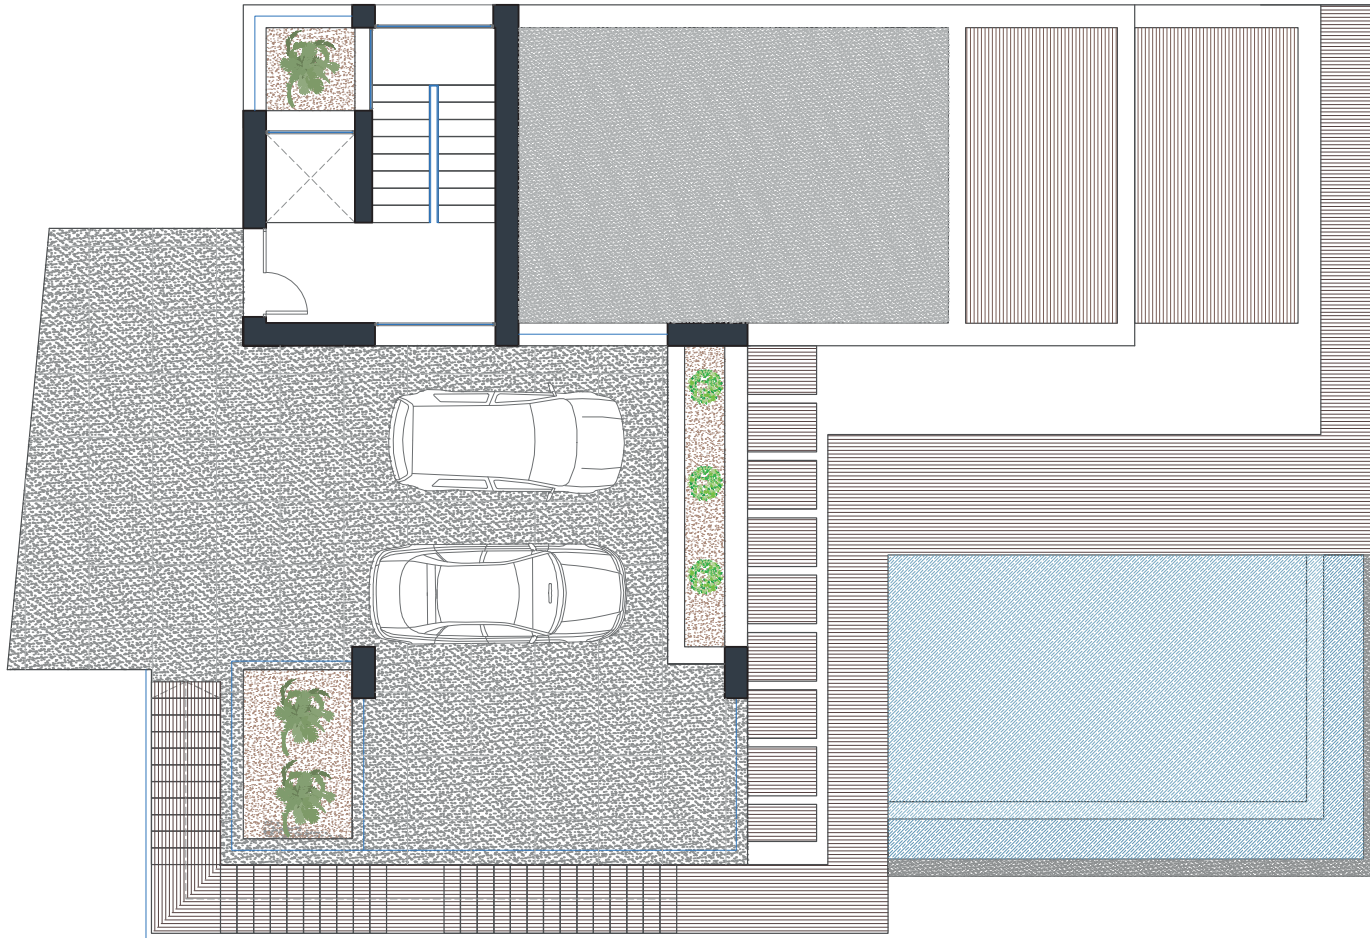

Office room **17.600 €**

Ground Floor Grand Family Villa Plus

Built Living Area: 170 m²
Total Built Living Area: 304 m²

First Floor Grand Family Villa Plus

Built Living Area: 140 m²
Total Built Living Area: 172 m²

Roof Top Grand Family Villa Plus

Built Living Area: 29 m²
Total Built Living Area: 210 m²