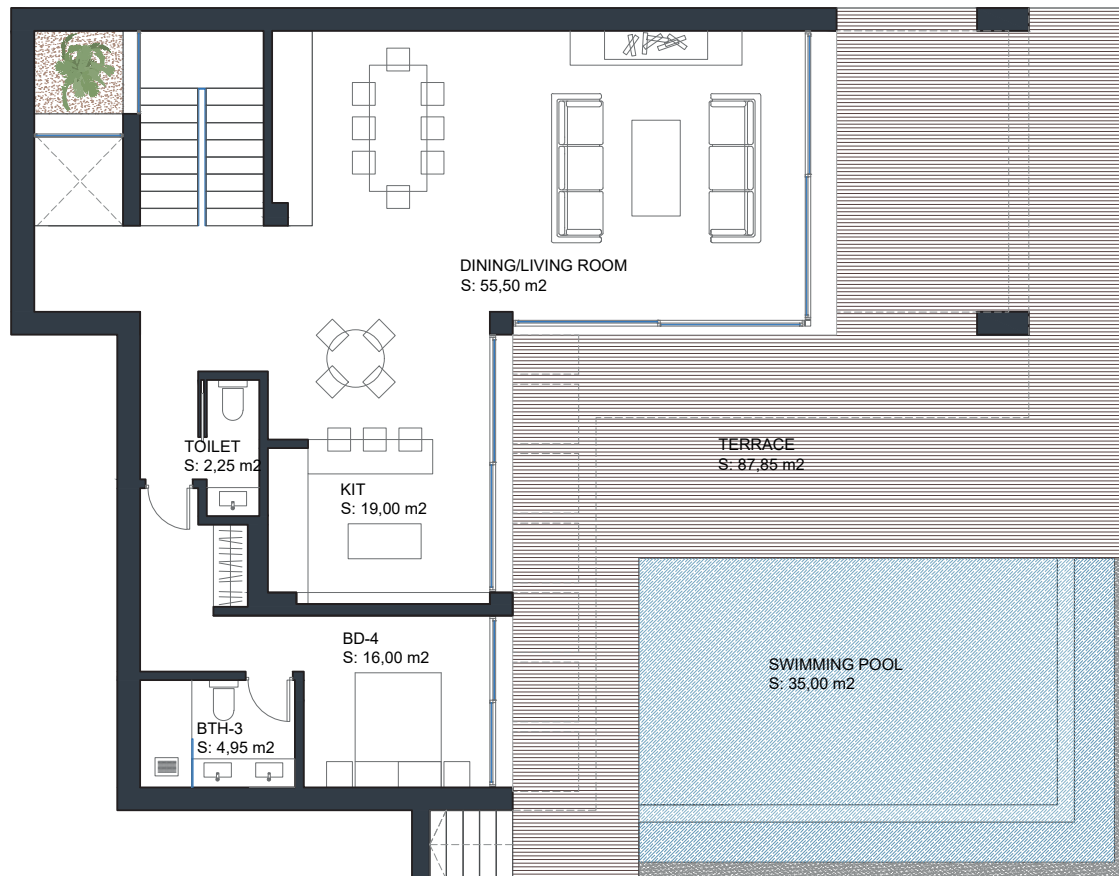

THE VIEW[©]

LUXURY VILLAS

Masterplan Grand Villa

Built Living Area: 244 m²
Total Built Living Area: 526 m²
Terraces: 120 m²
Swimming Pool: 35 m²

Ground Floor Grand Villa

Built Living Area: 139 m²
Total Built Living Area: 271 m²

First Floor Grand Villa

Built Living Area: 105 m²
Total Built Living Area: 255 m²

Masterplan Grand Villa Plus

Built Living Area: 270 m²
Total Built Living Area: 603 m²
Terraces: 162 m²
Swimming Pool: 35 m²

Ground Floor Gran Villa Plus

Built Living Area: 138 m²
Total Built Living Area: 280 m²

First Floor Gran Villa Plus

Built Living Area: 105 m²
Total Built Living Area: 139 m²

Roof Top Gran Villa Plus

Built Living Area: 27 m²
Total Built Living Area: 184 m²

Extras

Spa **64.300 €**
Jacuzzi 224x213 and Sauna 260x210x220

Bedroom 22,5 m² ... **24.750 €**
with bathroom en suite

Gym 25 m² **27.500 €**

Office room **17.600 €**

Masterplan Grand Family Villa (4 Floors)