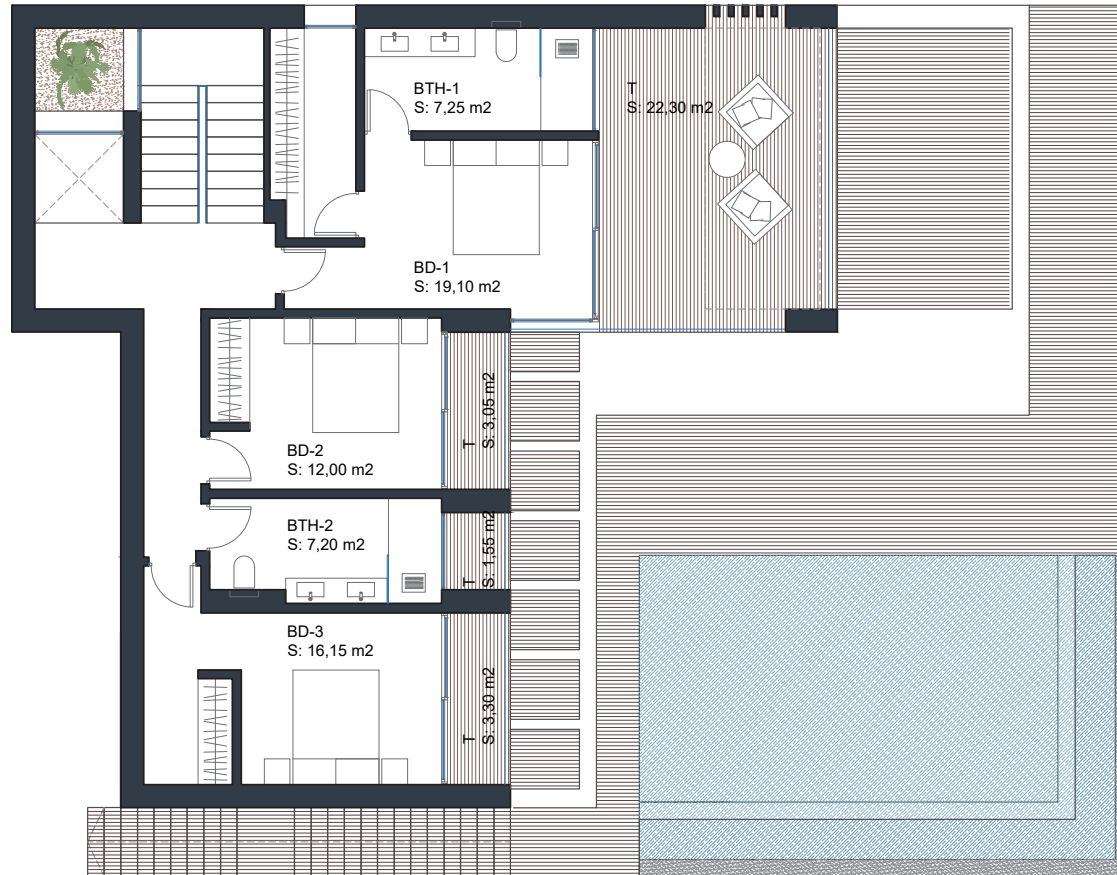

THE VIEW[©]

LUXURY VILLAS

Masterplan Grand Villa

Built Living Area: 244 m²
Total Built Living Area: 526 m²
Terraces: 120 m²
Swimming Pool: 35 m²

Ground Floor Grand Villa

Built Living Area: 139 m²
Total Built Living Area: 271 m²

First Floor Grand Villa

Built Living Area: 105 m²
Total Built Living Area: 255 m²

Masterplan Grand Villa Plus

Built Living Area: 270 m²
Total Built Living Area: 603 m²
Terraces: 162 m²
Swimming Pool: 35 m²

Ground Floor Gran Villa Plus

Built Living Area: 138 m²
Total Built Living Area: 280 m²

First Floor Gran Villa Plus

Built Living Area: 105 m²
Total Built Living Area: 139 m²

Roof Top Gran Villa Plus

Built Living Area: 27 m²
Total Built Living Area: 184 m²

Masterplan Grand Family Villa (3 Floors)

Built Living Area: 424 m²
Total Built Living Area: 694 m²
Terraces: 114 m²
Swimming Pool: 35 m²

Ground Floor Grand Family Villa (3 Floors)

Built Living Area: 145 m²
Total Built Living Area: 277 m²