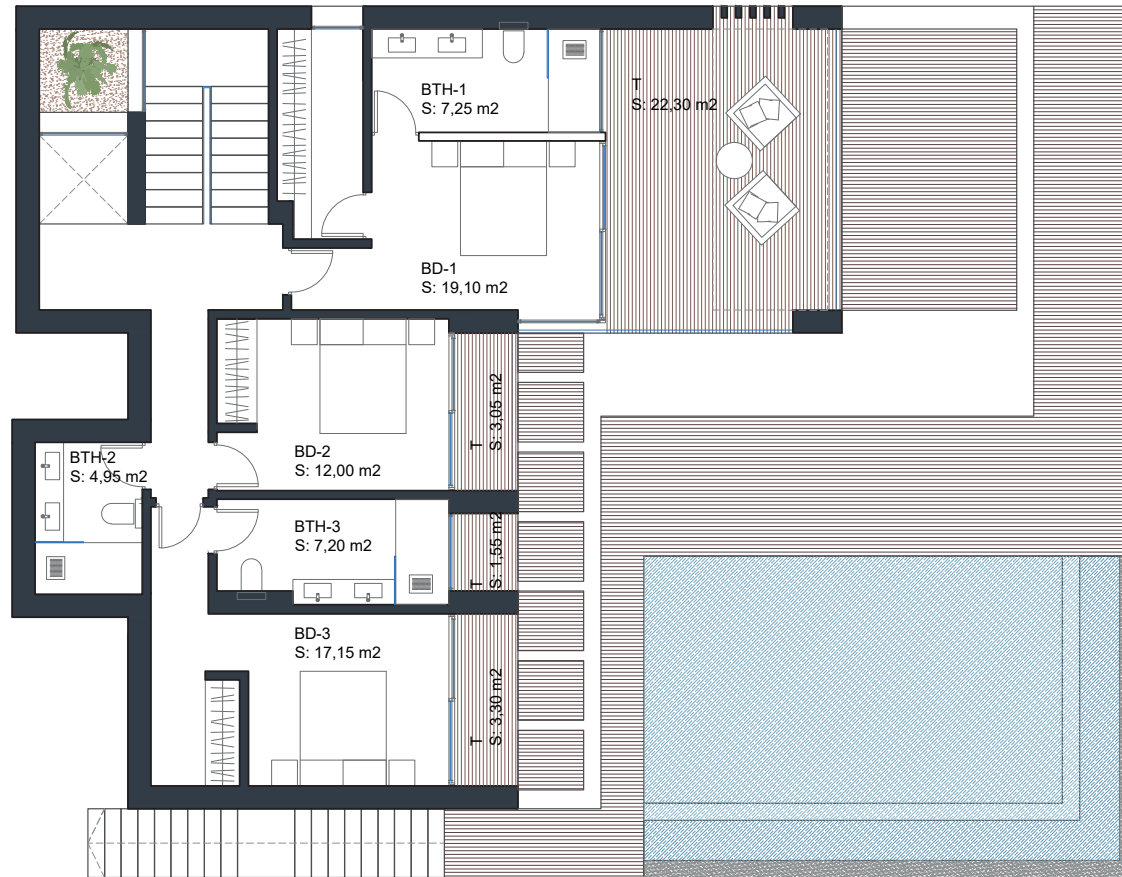

Masterplan Grand Family Villa (3 Floors)

Built Living Area: 424 m²
Total Built Living Area: 694 m²
Terraces: 114 m²
Swimming Pool: 35 m²

Ground Floor Grand Family Villa (3 Floors)

Built Living Area: 145 m²
Total Built Living Area: 277 m²

First Floor Grand Family Villa (3 Floors)

Built Living Area: 115 m²
Total Built Living Area: 252 m²

Basement Grand Family Villa (3 Floors)

Total Built Area: 165 m²

Optional

Finishes **135.795 €**
(Same finishes as the rest of the villa)

Extras

Spa **64.300 €**
Jacuzzi 224x213 and Sauna 260x210x220

Bedroom 22,5 m² ... **24.750 €**
with bathroom en suite

Gym 25 m² **27.500 €**

Office room **17.600 €**

Masterplan Grand Family Villa (4 Floors)

Built Living Area: 453 m²
Total Built Living Area: 783 m²
Terraces: 159 m²
Swimming Pool: 35 m²

Ground Floor Grand Family Villa (4 Floors)

Built Living Area: 145 m²
Total Built Living Area: 287 m²

First Floor Grand Family Villa (4 Floors)