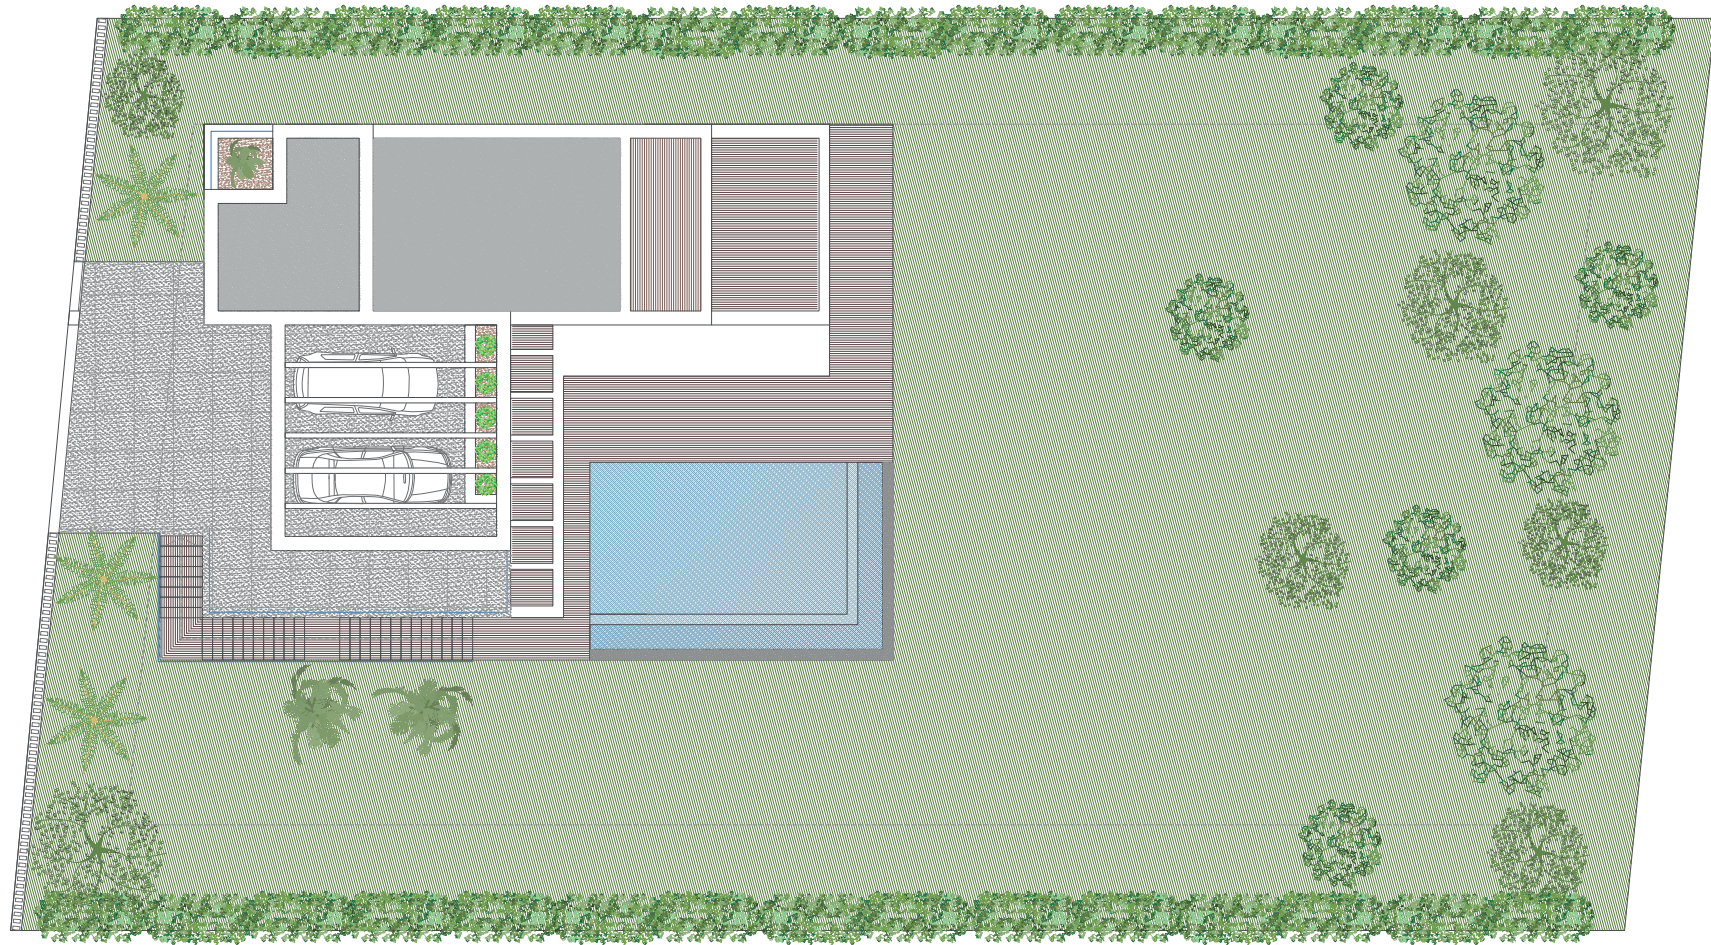

THE VIEW[©]

LUXURY VILLAS

Masterplan Grand Villa

Built Living Area: 244 m²
Total Built Living Area: 526 m²
Terraces: 120 m²
Swimming Pool: 35 m²

Ground Floor Grand Villa

Built Living Area: 139 m²
Total Built Living Area: 271 m²

First Floor Grand Villa

Built Living Area: 105 m²
Total Built Living Area: 255 m²

Masterplan Grand Villa Plus

Built Living Area: 270 m²
Total Built Living Area: 603 m²
Terraces: 162 m²
Swimming Pool: 35 m²

Masterplan Grand Family Villa (3 Floors)

Built Living Area: 424 m²
Total Built Living Area: 694 m²
Terraces: 114 m²
Swimming Pool: 35 m²

Ground Floor Grand Family Villa (3 Floors)

Built Living Area: 145 m²
Total Built Living Area: 277 m²

Extras

Spa **64.300 €**
Jacuzzi 224x213 and Sauna 260x210x220

Bedroom 22,5 m² ... **24.750 €**
with bathroom en suite

Gym 25 m² **27.500 €**

Office room **17.600 €**

Masterplan Grand Family Villa (4 Floors)