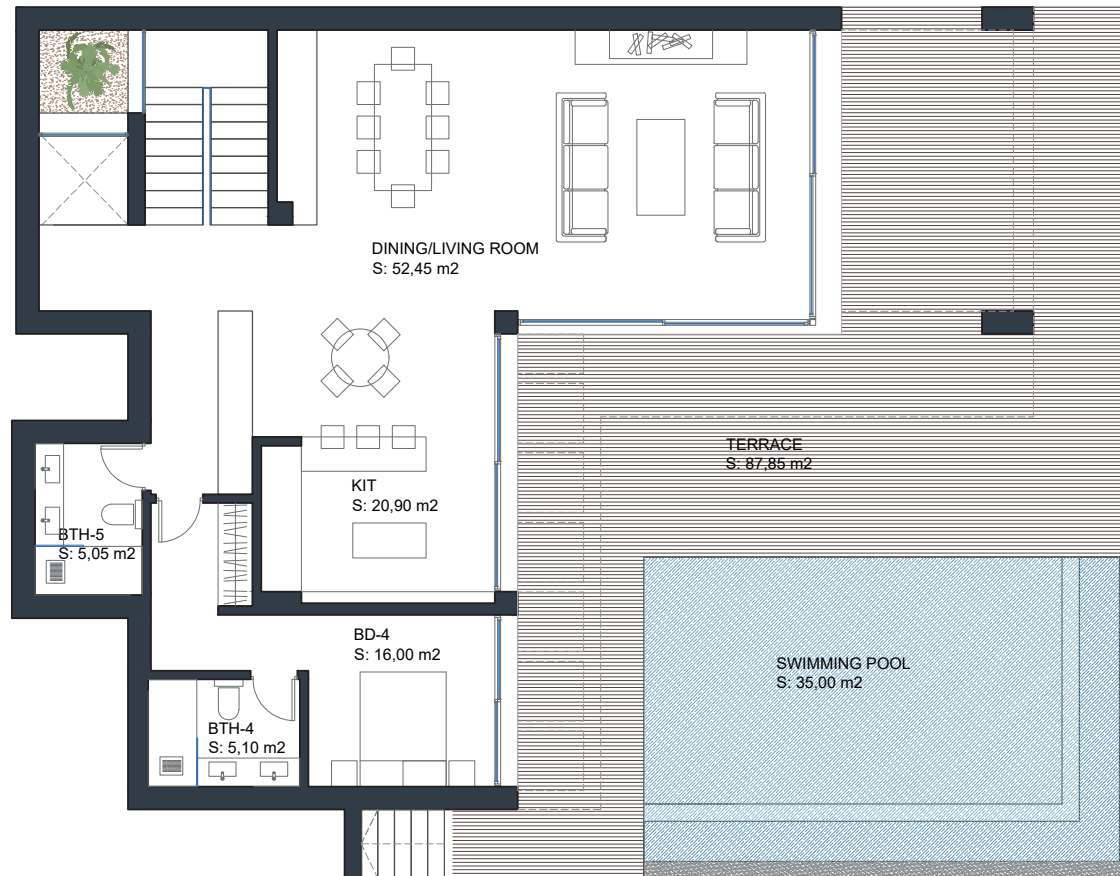

Masterplan Grand Family Villa (3 Floors)

Built Living Area: 424 m²
Total Built Living Area: 694 m²
Terraces: 114 m²
Swimming Pool: 35 m²

Ground Floor Grand Family Villa (3 Floors)

Built Living Area: 145 m²
Total Built Living Area: 277 m²

First Floor Grand Family Villa (3 Floors)

Built Living Area: 115 m²
Total Built Living Area: 252 m²

Basement Grand Family Villa (3 Floors)

Total Built Area: 165 m²

Optional

Finishes **135.795 €**
(Same finishes as the rest of the villa)

Extras

Spa **64.300 €**
Jacuzzi 224x213 and Sauna 260x210x220

Bedroom 22,5 m² ... **24.750 €**
with bathroom en suite

Gym 25 m² **27.500 €**

Office room **17.600 €**

Masterplan Grand Family Villa (4 Floors)

Built Living Area: 453 m²
Total Built Living Area: 783 m²
Terraces: 159 m²
Swimming Pool: 35 m²

Ground Floor Grand Family Villa (4 Floors)

Built Living Area: 145 m²
Total Built Living Area: 287 m²

First Floor Grand Family Villa (4 Floors)