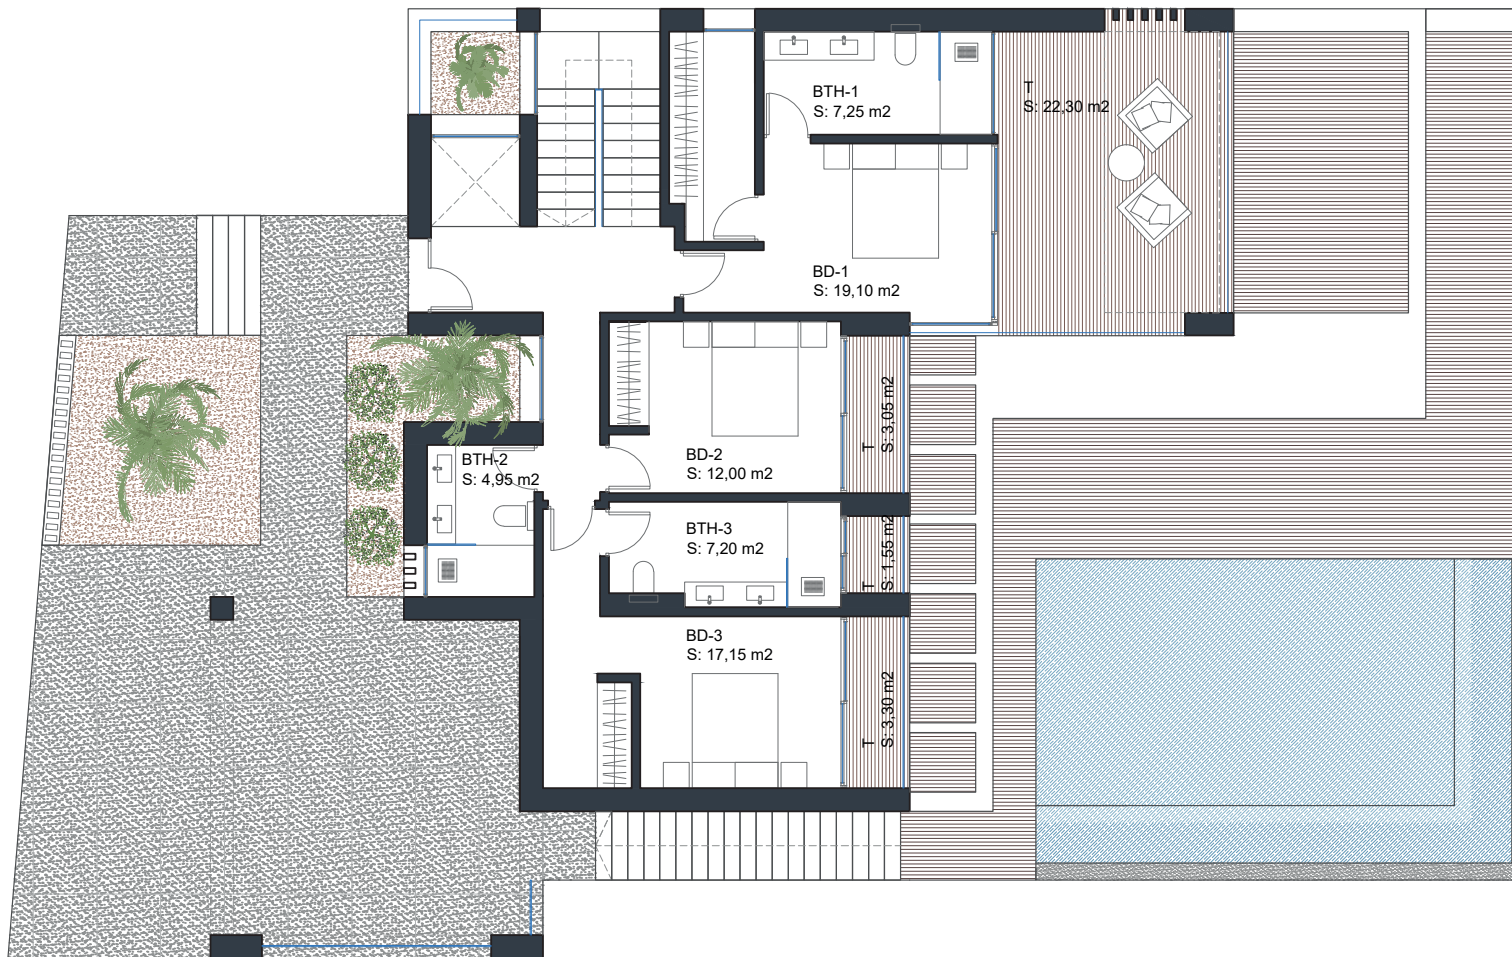

Ground Floor Gran Villa Plus

Built Living Area: 138 m²
Total Built Living Area: 280 m²

First Floor Gran Villa Plus

Built Living Area: 105 m²
Total Built Living Area: 139 m²

Roof Top Gran Villa Plus

Built Living Area: 27 m²
Total Built Living Area: 184 m²

Masterplan Grand Family Villa (3 Floors)

Built Living Area: 424 m²
Total Built Living Area: 694 m²
Terraces: 114 m²
Swimming Pool: 35 m²

Ground Floor Grand Family Villa (3 Floors)

Built Living Area: 145 m²
Total Built Living Area: 277 m²

First Floor Grand Family Villa (3 Floors)

Built Living Area: 115 m²
Total Built Living Area: 252 m²

Basement Grand Family Villa (3 Floors)

Total Built Area: 165 m²

Optional

Finishes **135.795 €**
(Same finishes as the rest of the villa)

Extras

Spa **64.300 €**
Jacuzzi 224x213 and Sauna 260x210x220

Bedroom 22,5 m² ... **24.750 €**
with bathroom en suite

Gym 25 m² **27.500 €**

Office room **17.600 €**

Masterplan Grand Family Villa (4 Floors)