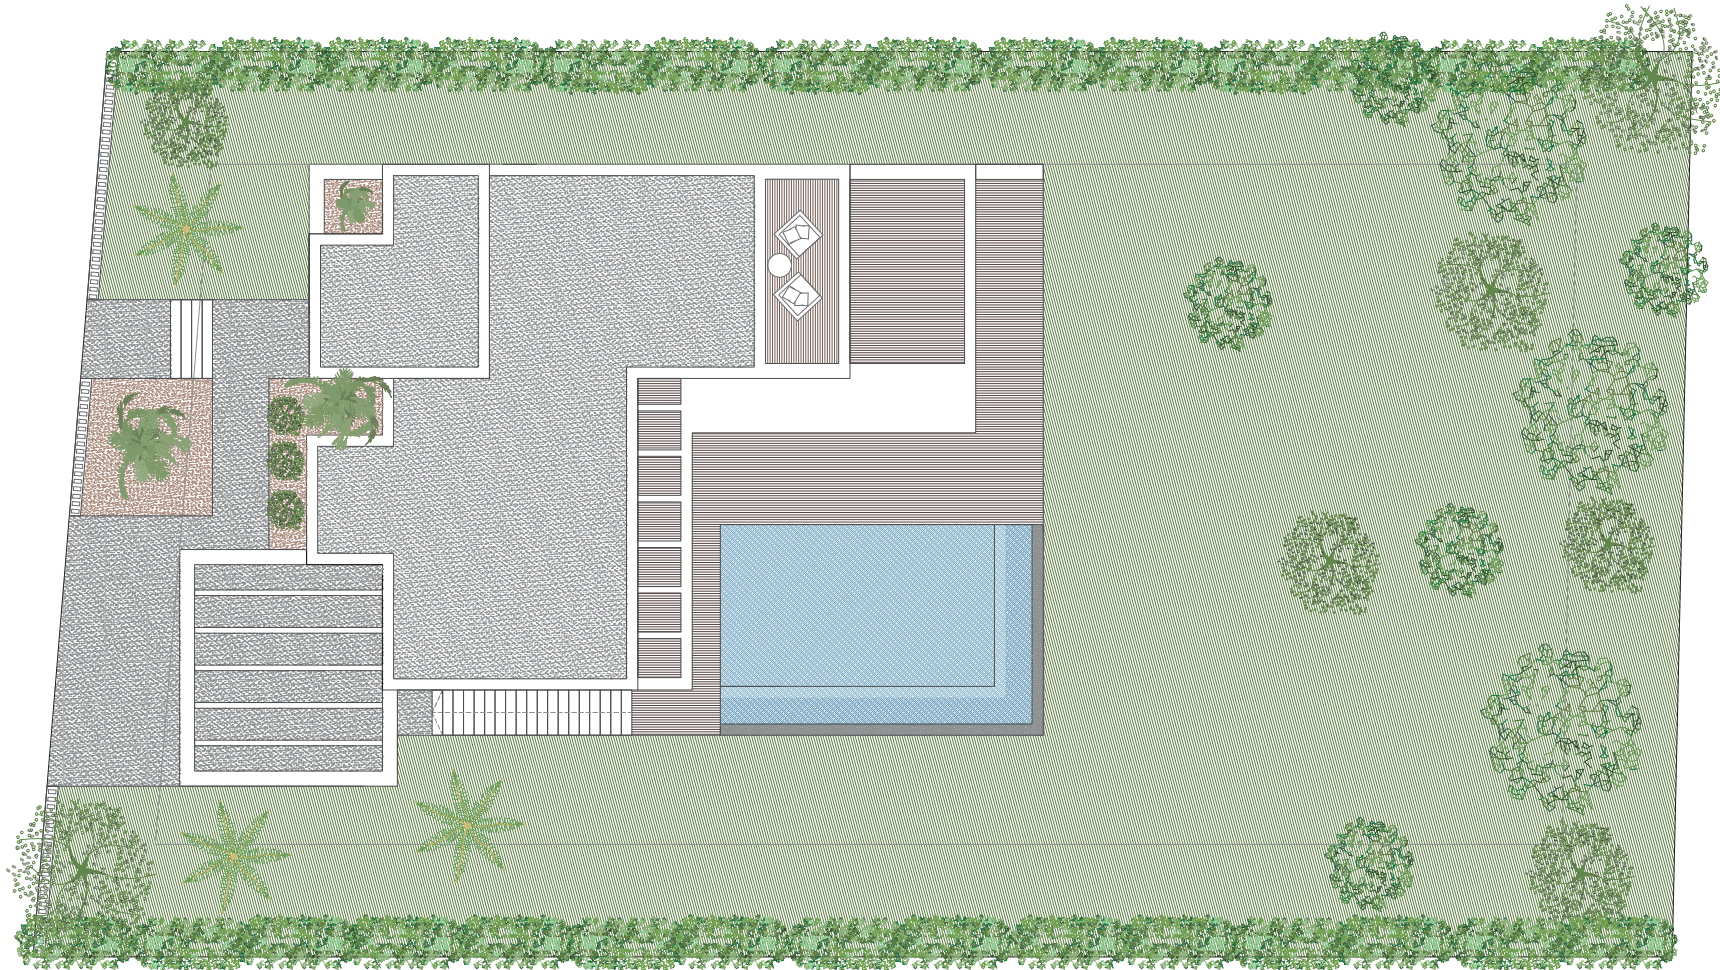

THE VIEW[©]

LUXURY VILLAS

Masterplan Grand Villa

Built Living Area: 244 m²
Total Built Living Area: 526 m²
Terraces: 120 m²
Swimming Pool: 35 m²

Ground Floor Grand Villa

Built Living Area: 139 m²
Total Built Living Area: 271 m²

Ground Floor Gran Villa Plus

Built Living Area: 138 m²
Total Built Living Area: 280 m²

First Floor Gran Villa Plus

Built Living Area: 105 m²
Total Built Living Area: 139 m²

Roof Top Gran Villa Plus

Built Living Area: 27 m²
Total Built Living Area: 184 m²

Masterplan Grand Family Villa (3 Floors)

Built Living Area: 424 m²
Total Built Living Area: 694 m²
Terraces: 114 m²
Swimming Pool: 35 m²

Ground Floor Grand Family Villa (3 Floors)

Built Living Area: 145 m²
Total Built Living Area: 277 m²

Extras

Spa **64.300 €**
Jacuzzi 224x213 and Sauna 260x210x220

Bedroom 22,5 m² ... **24.750 €**
with bathroom en suite

Gym 25 m² **27.500 €**

Office room **17.600 €**

Masterplan Grand Family Villa (4 Floors)