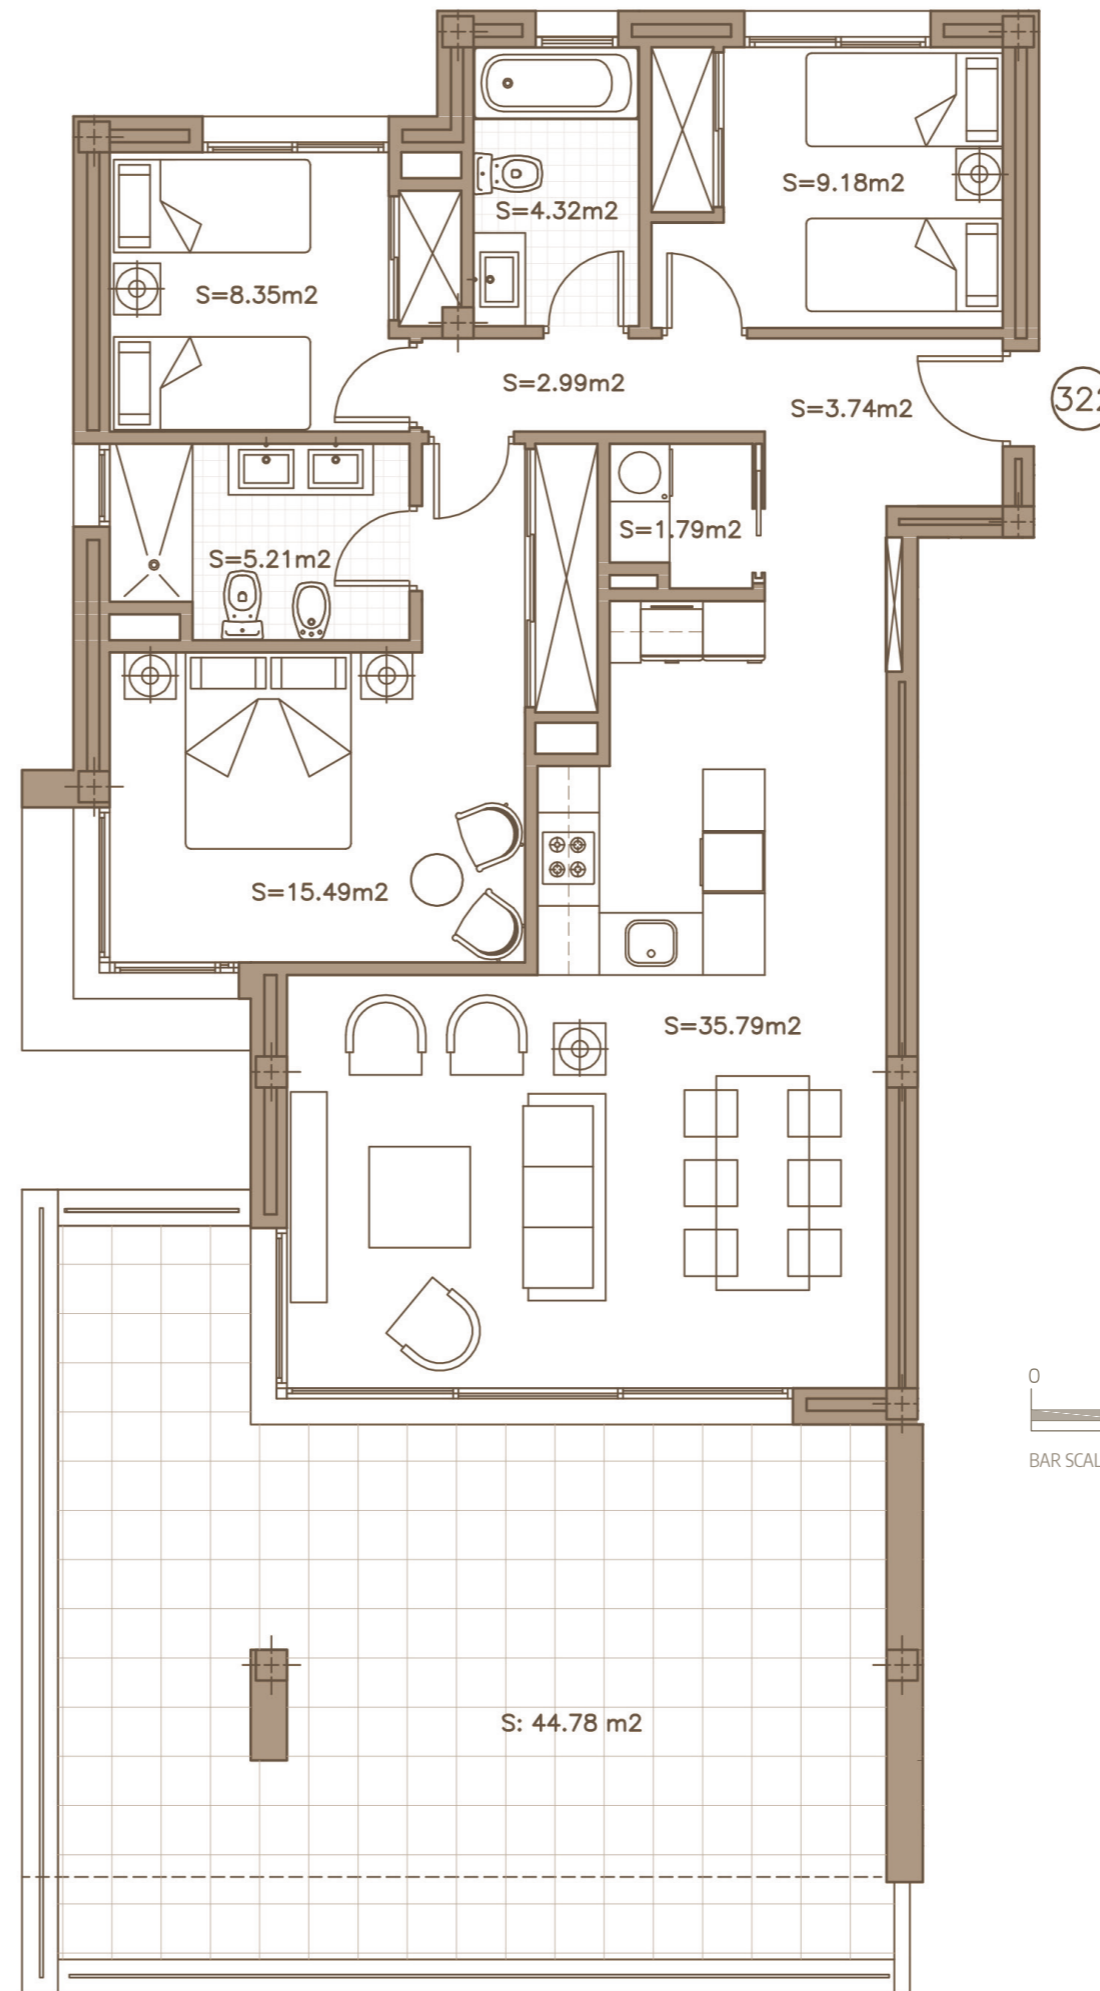

APARTMENT 322

3 BEDROOMS

BLOCK 3, FIRST FLOOR

Block 3

First floor

SECTOR URP-02 "MIRADOR DE ESTEPONA GOLF" ESTEPONA, MÁLAGA

Information given is subject to modification for technical, construction or legal reasons

SURFACES

Surface of constructed area + C.A.	124,25 m ²
Surface of terrace area	44,78 m ²
Surface of garden area	0,00 m ²
TOTAL SURFACE	169,03 m²
Surface of utilised area	86,86 m ²

BAR SCALE