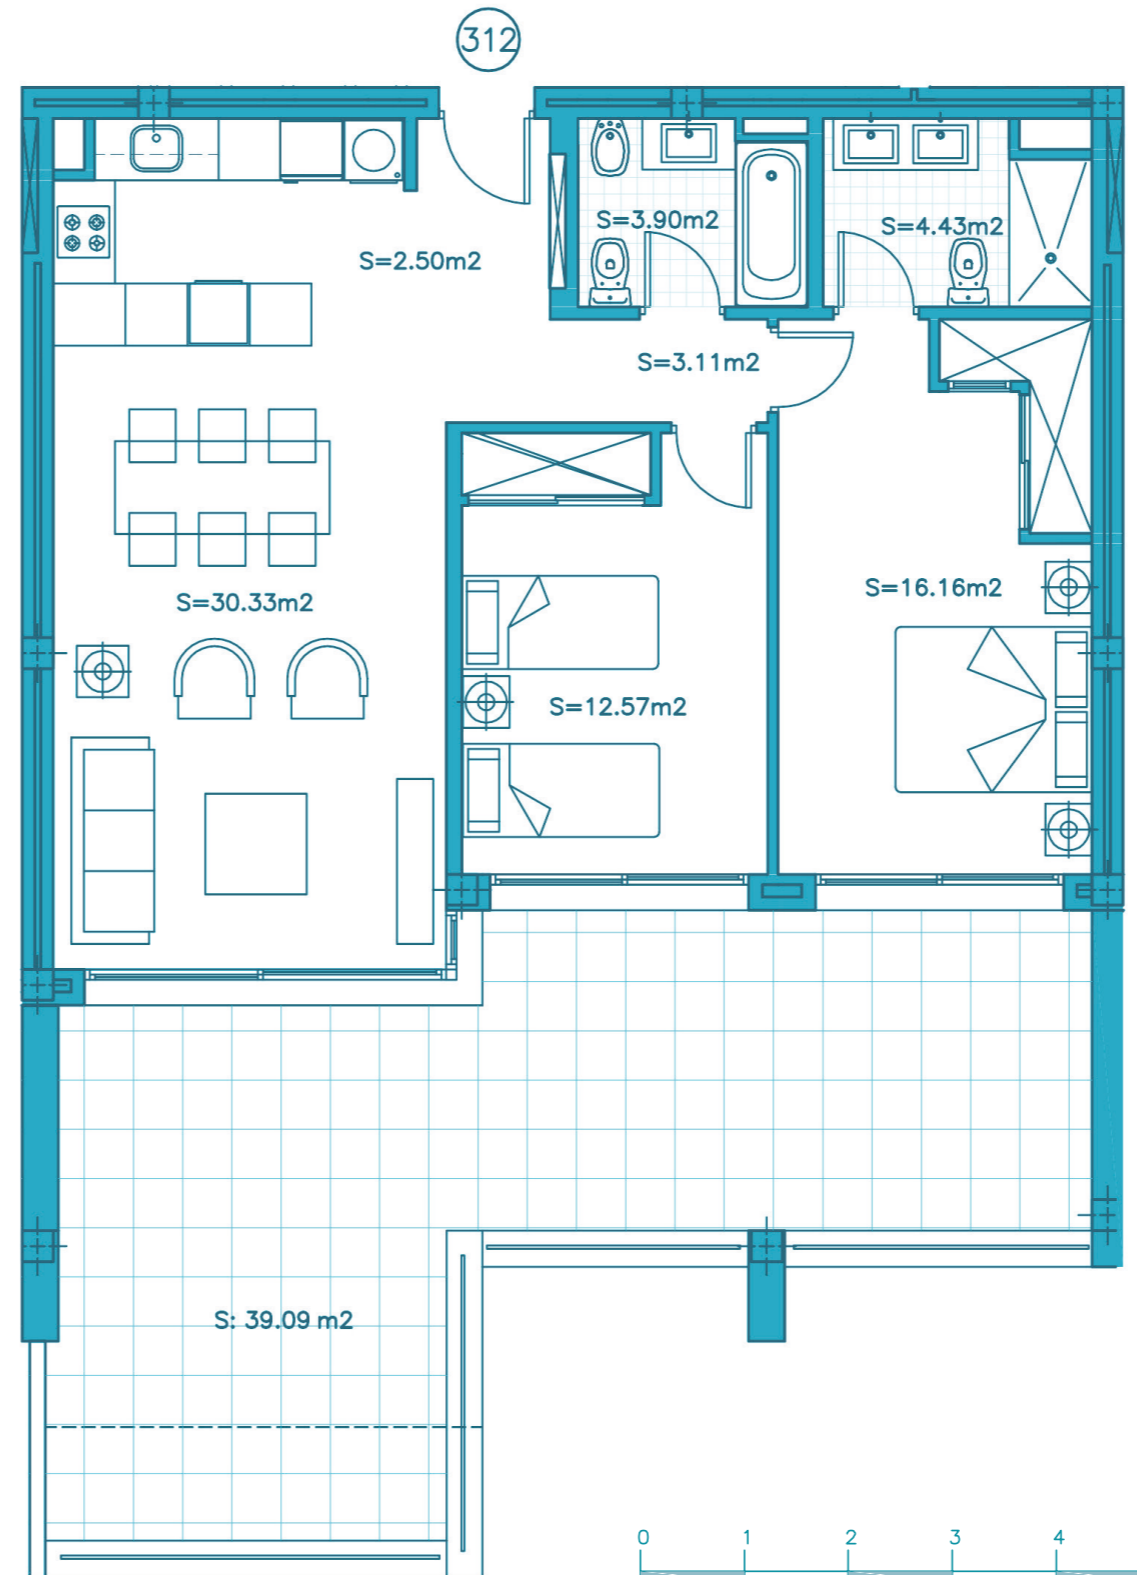

APARTMENT 312
2 BEDROOMS
BLOCK 3, FIRST FLOOR

Block 3

First floor

SECTOR URP-02 "MIRADOR DE ESTEPONA GOLF" ESTEPONA, MÁLAGA

Information given is subject to modification for technical, construction or legal reasons

SURFACES

Surface of constructed area + C.A. 100,60 m²

Surface of terrace area 39,09 m²

Surface of garden area 0,00 m²

TOTAL SURFACE

139,69 m²

Surface of utilised area

73,00 m²