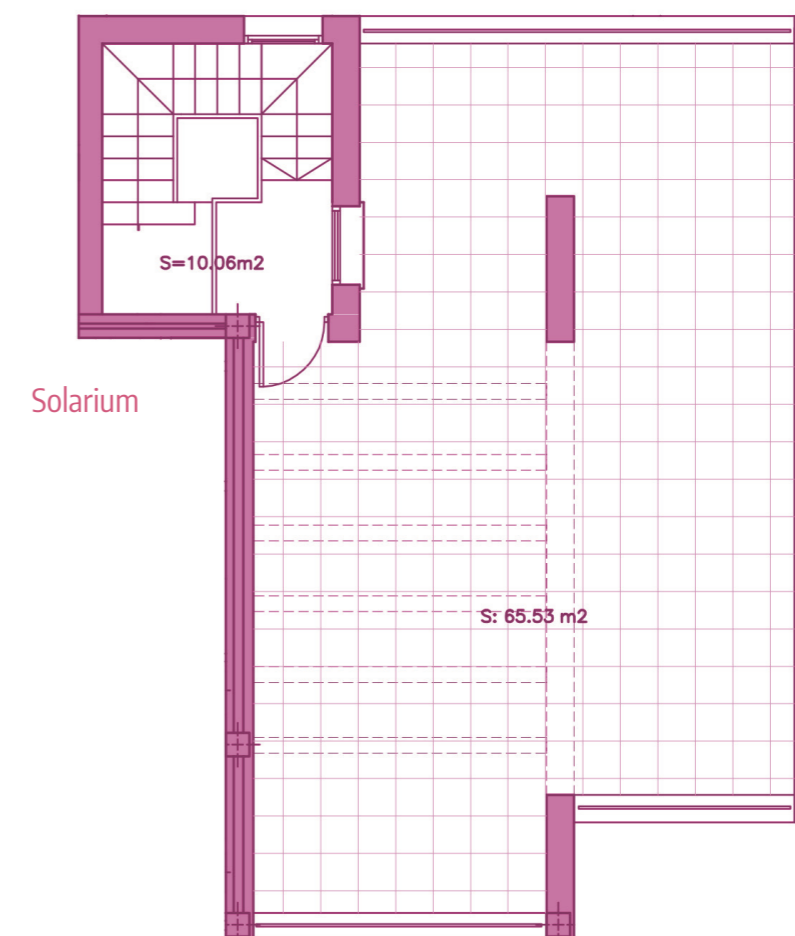

**APARTMENT 311**  
 2 BEDROOMS + SOLARIUM  
 BLOCK 3, FIRST FLOOR

Block 3

First floor

SECTOR URP-02 "MIRADOR DE ESTEPONA GOLF" ESTEPONA, MÁLAGA

Information given is subject to modification for technical, construction or legal reasons

**SURFACES**

Surface of constructed area + C.A.	123,55 m <sup>2</sup>
Surface of terrace area	88,98 m <sup>2</sup>
Surface of garden area	0,00 m <sup>2</sup>
<b>TOTAL SURFACE</b>	<b>212,53 m<sup>2</sup></b>
Surface of utilised area	85,67 m <sup>2</sup>

Solarium