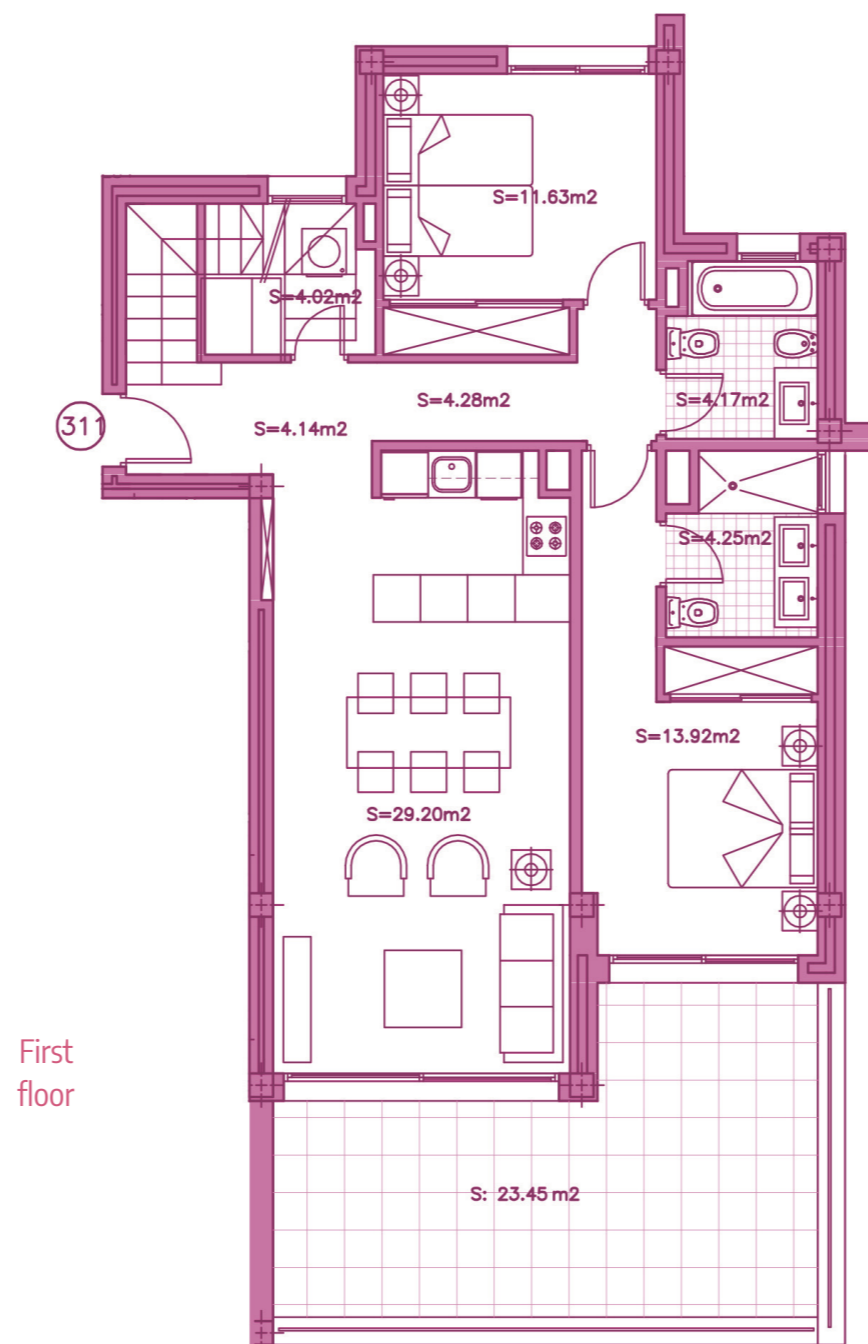

**APARTMENT 311**  
 2 BEDROOMS + SOLARIUM  
 BLOCK 3, FIRST FLOOR

Block 3

First floor

SECTOR URP-02 "MIRADOR DE ESTEPONA GOLF" ESTEPONA, MÁLAGA

Information given is subject to modification for technical, construction or legal reasons

**SURFACES**

Surface of constructed area + C.A.	123,55 m <sup>2</sup>
Surface of terrace area	88,98 m <sup>2</sup>
Surface of garden area	0,00 m <sup>2</sup>
<b>TOTAL SURFACE</b>	<b>212,53 m<sup>2</sup></b>
Surface of utilised area	85,67 m <sup>2</sup>

Solarium