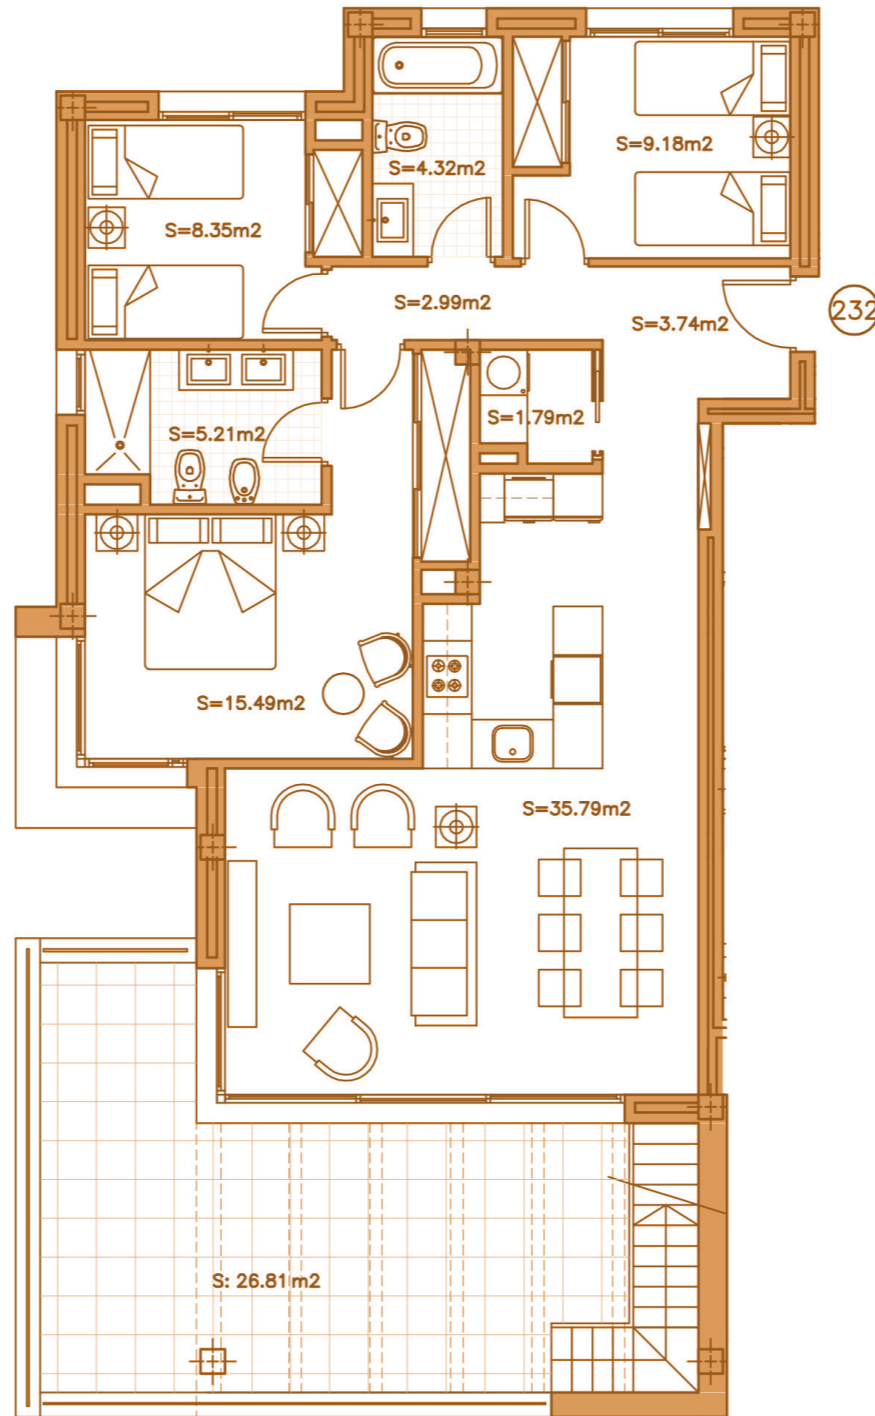

**APARTMENT 232**  
3 BEDROOMS + SOLARIUM  
BLOCK 2, SECOND FLOOR

Block 2

Second floor

SECTOR URP-02 "MIRADOR DE ESTEPONA GOLF" ESTEPONA, MÁLAGA  
Information given is subject to modification for technical, construction or legal reasons

SURFACES	
Surface of constructed area + C.A.	117,54 m <sup>2</sup>
Surface of terrace area	96,58 m <sup>2</sup>
Surface of garden area	0,00 m <sup>2</sup>
<b>TOTAL SURFACE</b>	<b>214,12 m<sup>2</sup></b>
Surface of utilised area	86,86 m <sup>2</sup>

Solarium