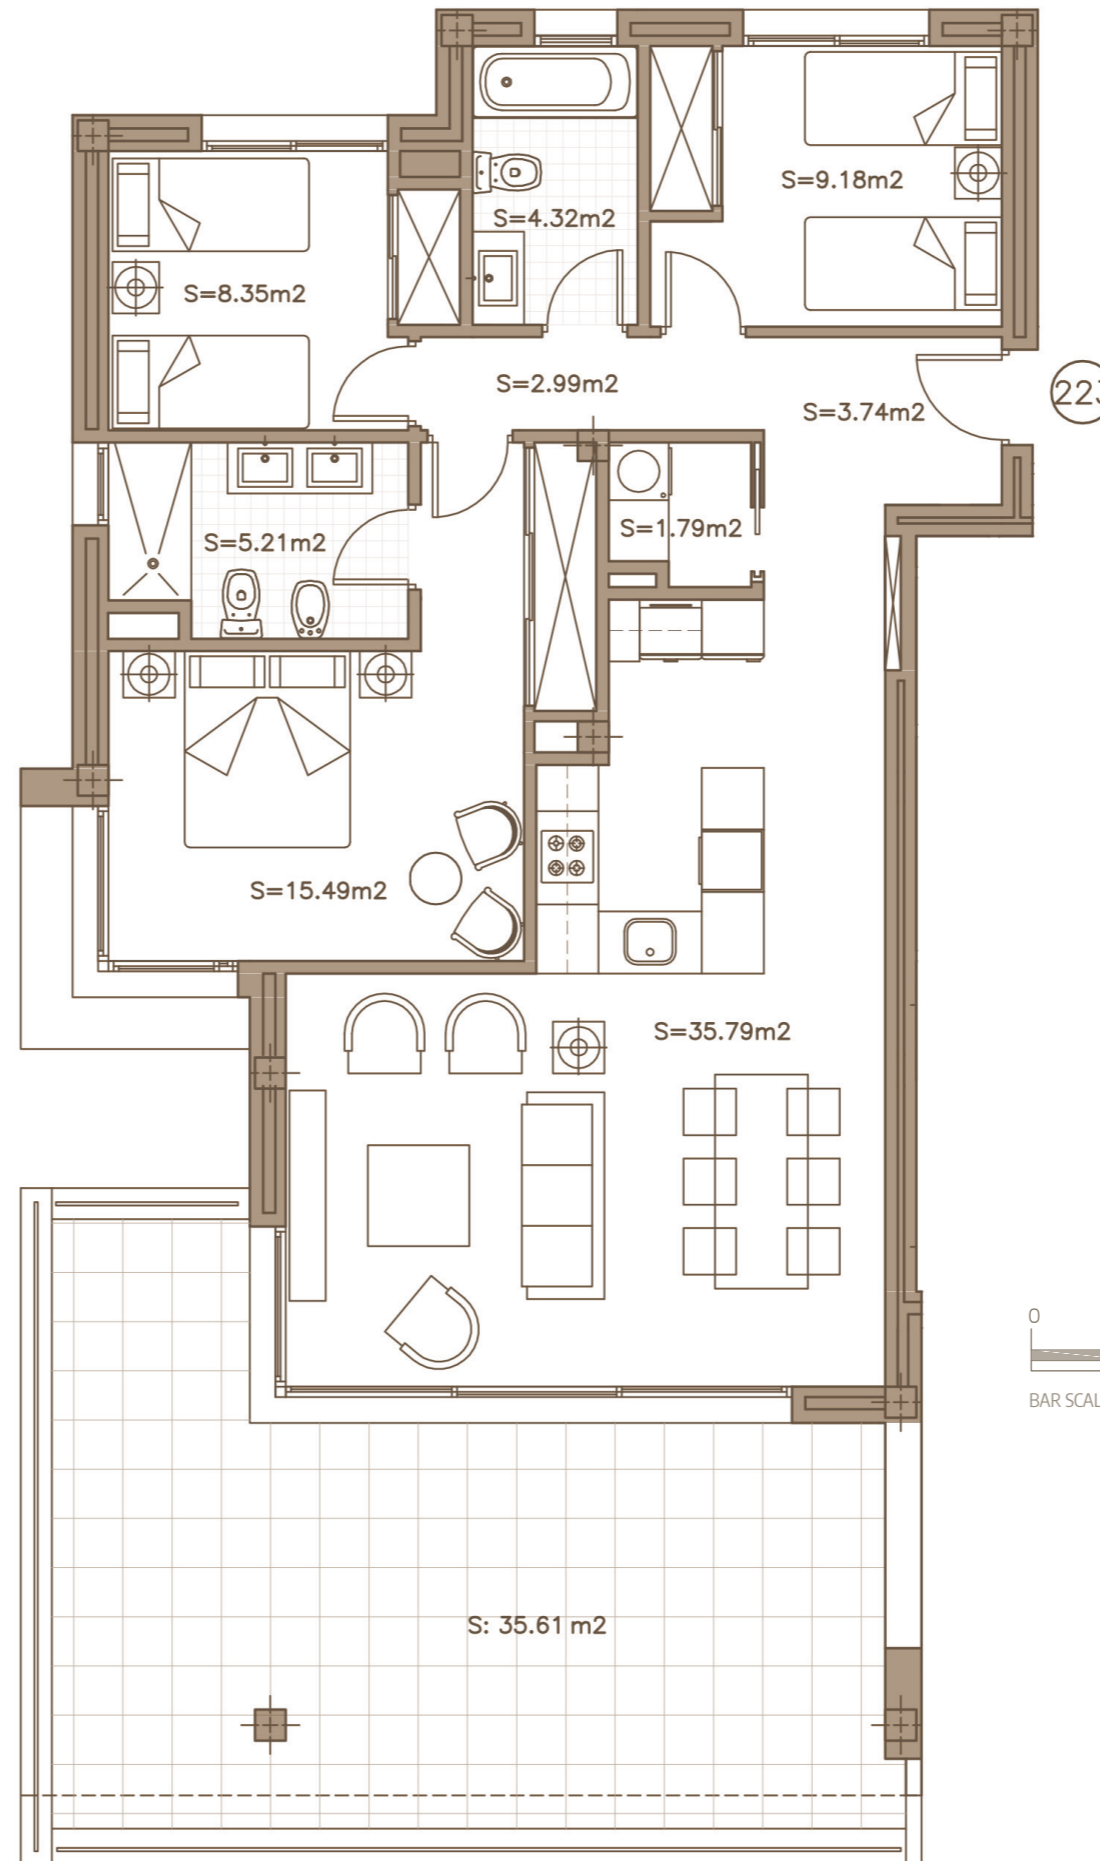

APARTMENT 223

3 BEDROOMS

BLOCK 2, FIRST FLOOR

Block 2

First floor

SECTOR URP-02 "MIRADOR DE ESTEPONA GOLF" ESTEPONA, MÁLAGA
Information given is subject to modification for technical, construction or legal reasons

SURFACES	
Surface of constructed area + C.A.	117,54 m ²
Surface of terrace area	35,61 m ²
Surface of garden area	0,00 m ²
TOTAL SURFACE	153,15 m²
Surface of utilised area	86,86 m ²