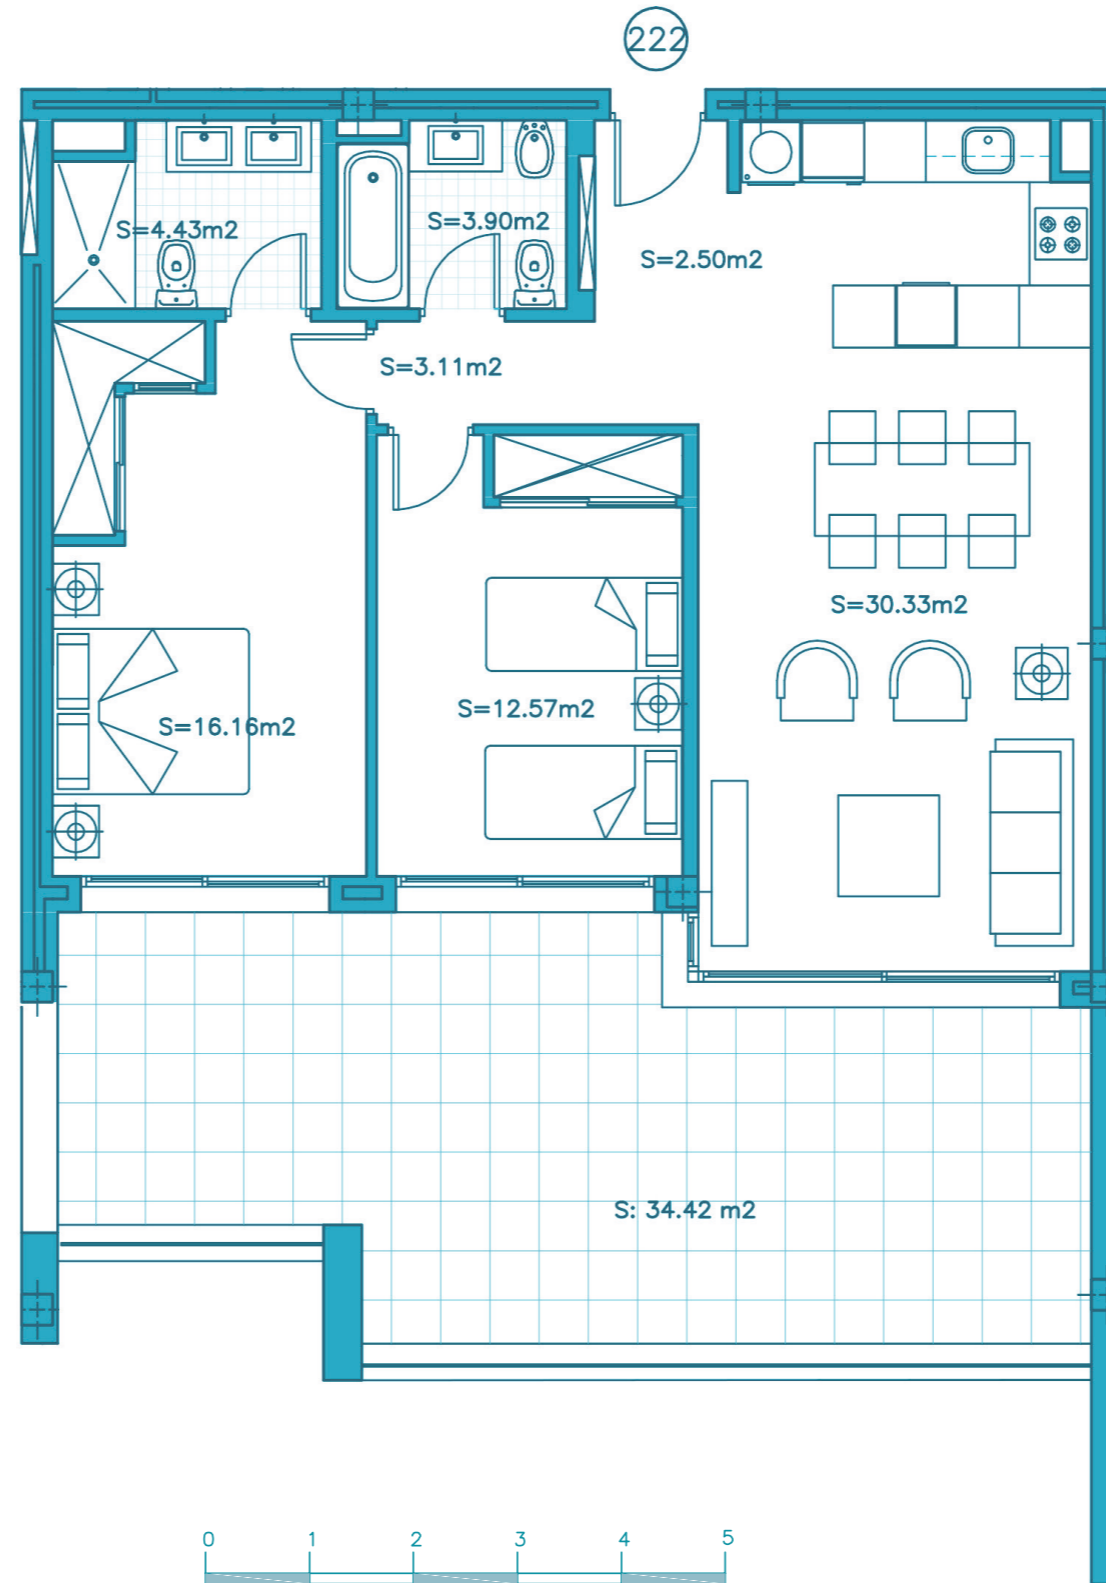

APARTMENT 222

2 BEDROOMS
BLOCK 2, FIRST FLOOR

Block 2

First floor

SECTOR URP-02 "MIRADOR DE ESTEPONA GOLF" ESTEPONA, MÁLAGA

Information given is subject to modification for technical, construction or legal reasons

SURFACES

Surface of constructed area + C.A. 94,46 m²

Surface of terrace area 34,42 m²

Surface of garden area 0,00 m²

TOTAL SURFACE

128,88 m²

Surface of utilised area

73,00 m²