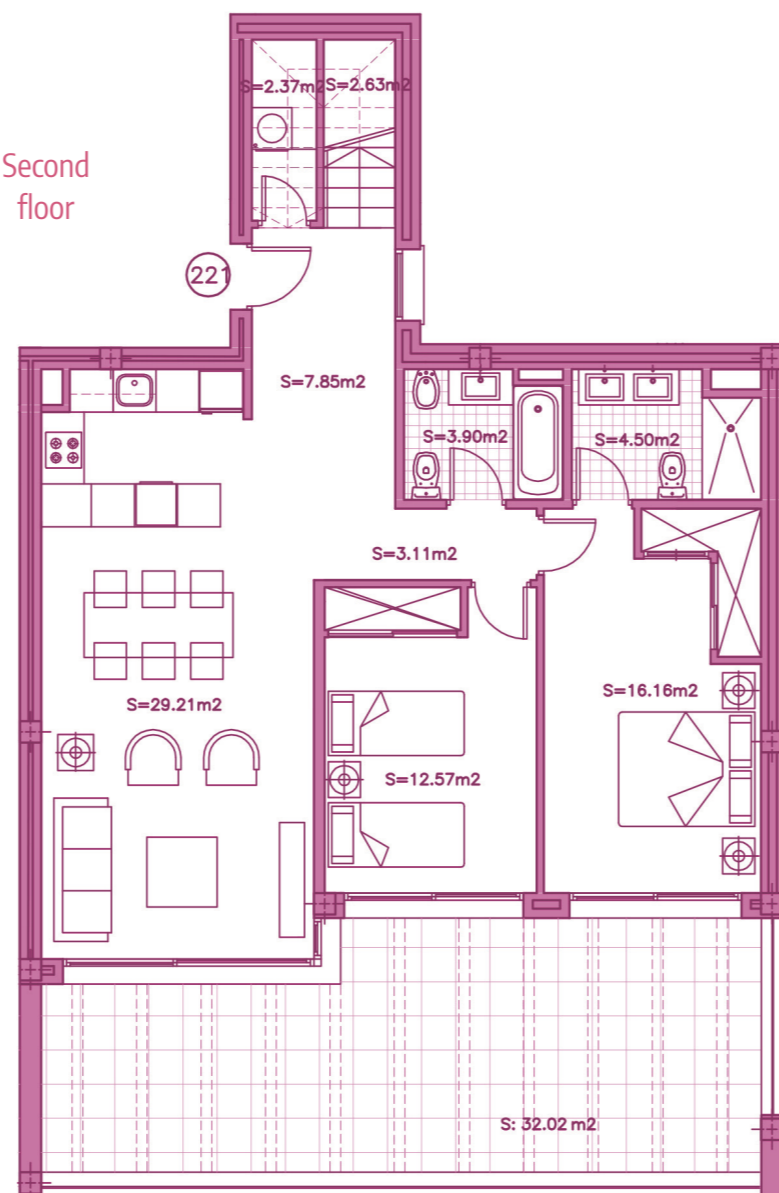

**APARTMENT 221**  
2 BEDROOMS + SOLARIUM  
BLOCK 2, SECOND FLOOR

Block 2

Second floor

SECTOR URP-02 "MIRADOR DE ESTEPONA GOLF" ESTEPONA, MÁLAGA

Information given is subject to modification for technical, construction or legal reasons

**SURFACES**

Surface of constructed area + C.A.	126,69 m²
Surface of terrace area	113,58 m²
Surface of garden area	0,00 m²
<b>TOTAL SURFACE</b>	<b>240,27 m²</b>
Surface of utilised area	90,91 m²

Solarium