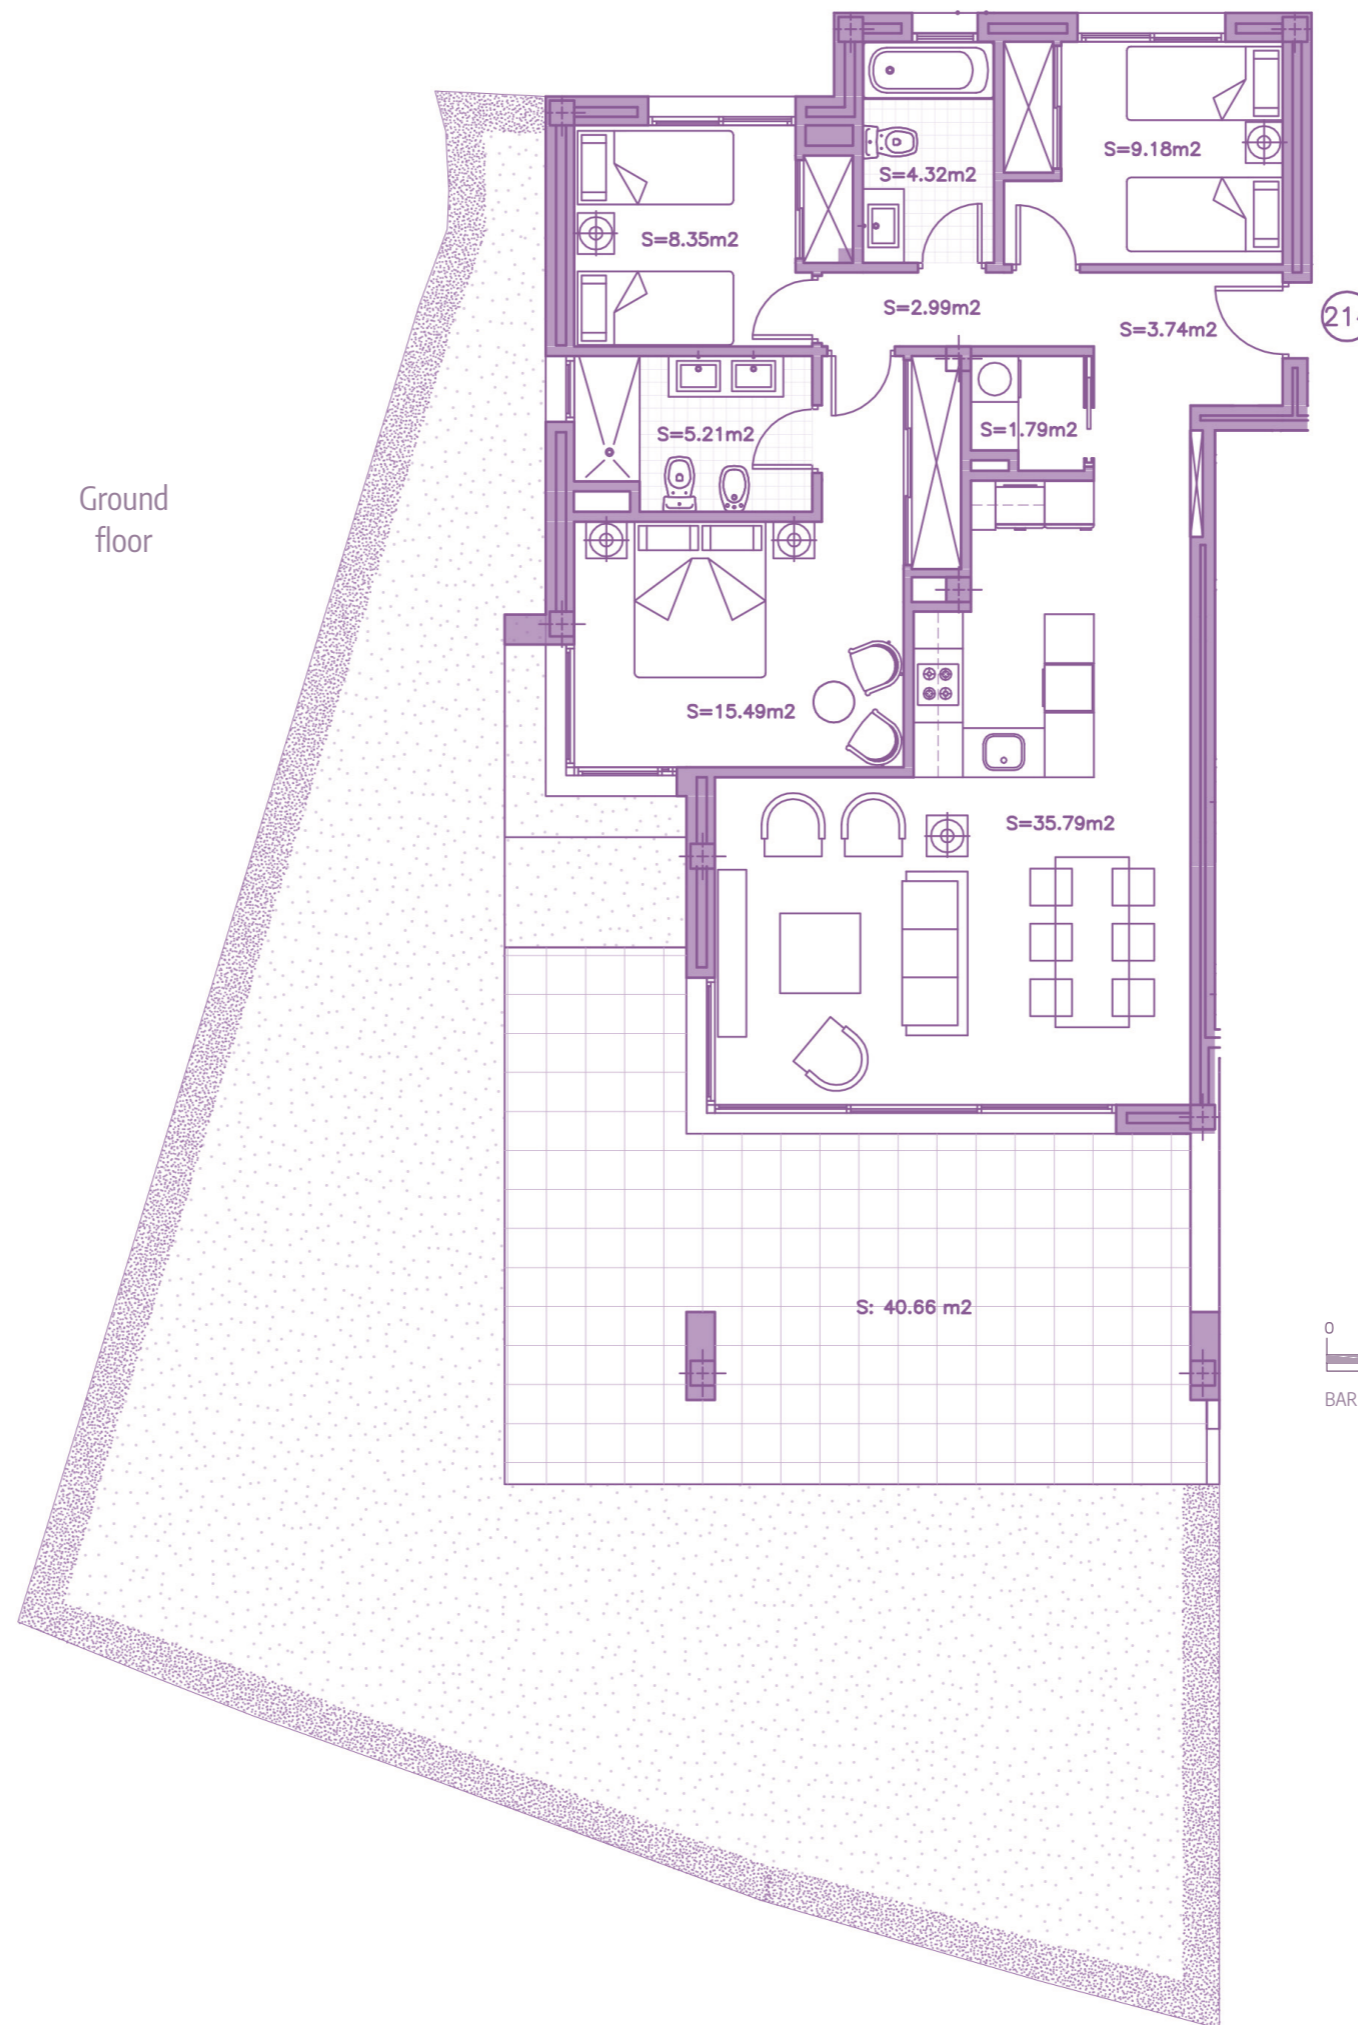

APARTMENT 214
3 BEDROOMS + GARDEN
BLOCK 2, GROUND FLOOR

Block 2

Ground floor

SECTOR URP-02 "MIRADOR DE ESTEPONA GOLF" ESTEPONA, MÁLAGA
Information given is subject to modification for technical, construction or legal reasons

SURFACES	
Surface of constructed area + C.A.	117,54 m ²
Surface of terrace area	40,66 m ²
Surface of garden area	92,61 m ²
TOTAL SURFACE	278,46 m²
Surface of utilised area	86,86 m ²