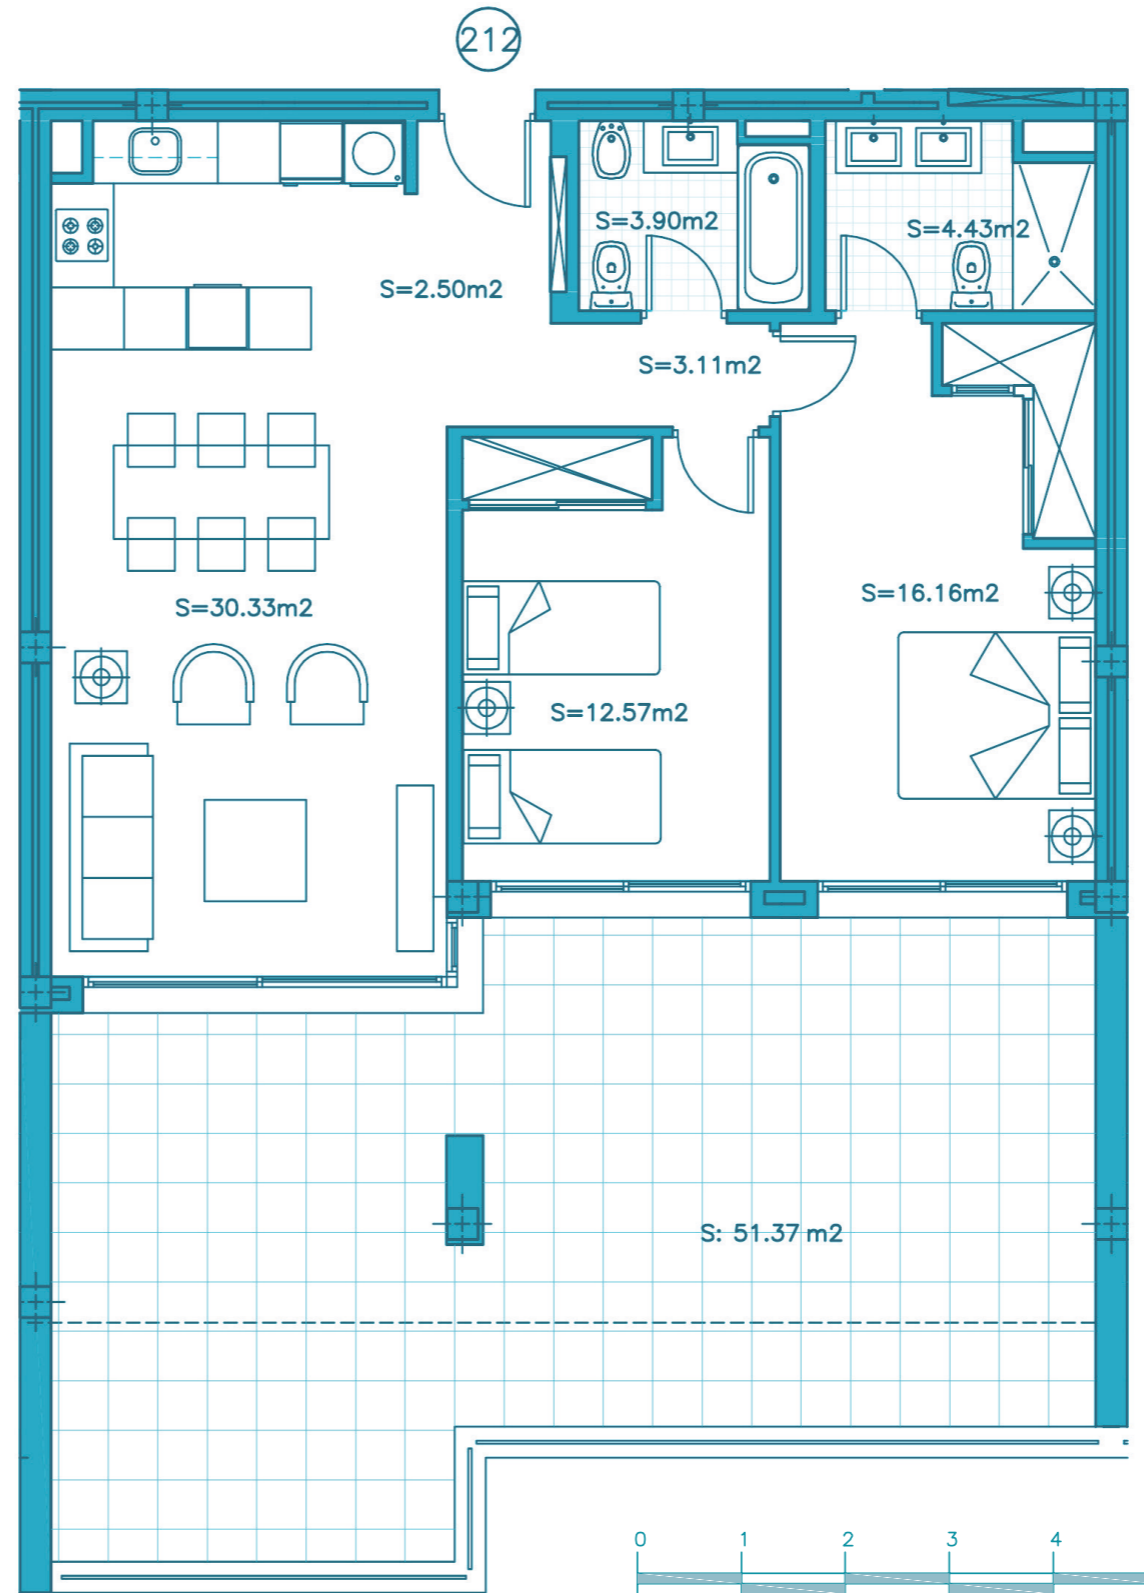

APARTMENT 212

2 BEDROOMS
BLOCK 2, FIRST FLOOR

Block 2

First floor

BAR SCALE

SECTOR URP-02 "MIRADOR DE ESTEPONA GOLF" ESTEPONA, MÁLAGA

Information given is subject to modification for technical, construction or legal reasons

SURFACES

Surface of constructed area + C.A. 94,46 m²

Surface of terrace area 51,37 m²

Surface of garden area 0,00 m²

TOTAL SURFACE 145,83 m²

Surface of utilised area 73,00 m²