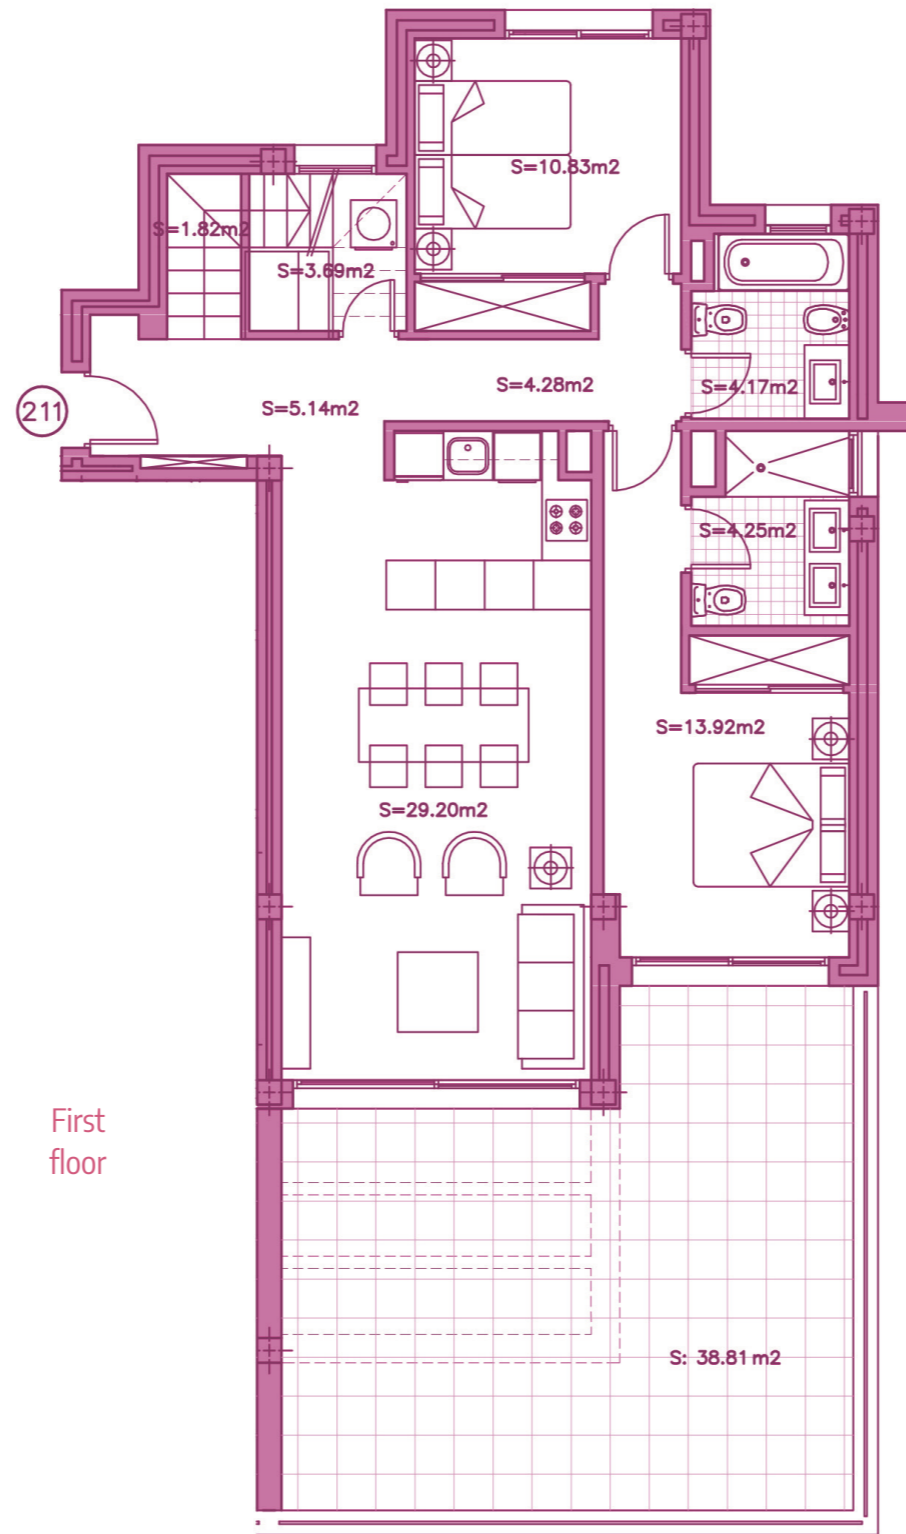

APARTMENT 211
 2 BEDROOMS + SOLARIUM
 BLOCK 2, FIRST FLOOR

Block 2

First floor

BAR SCALE

SECTOR URP-02 "MIRADOR DE ESTEPONA GOLF" ESTEPONA, MÁLAGA
 Information given is subject to modification for technical, construction or legal reasons

SURFACES	
Surface of constructed area + C.A.	116,01 m ²
Surface of terrace area	107,40 m ²
Surface of garden area	0,00 m ²
TOTAL SURFACE	223,41 m²
Surface of utilised area	87,21 m ²

Solarium