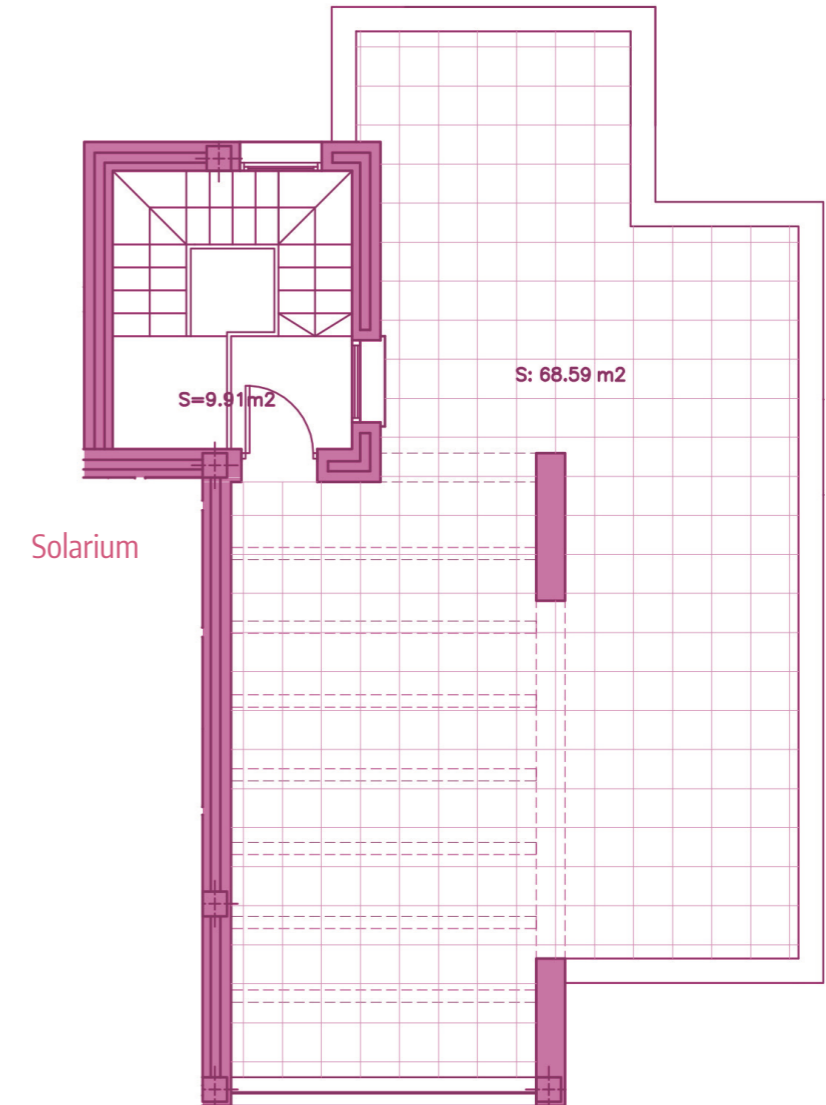

APARTMENT 211
 2 BEDROOMS + SOLARIUM
 BLOCK 2, FIRST FLOOR

Block 2

First floor

BAR SCALE

SECTOR URP-02 "MIRADOR DE ESTEPONA GOLF" ESTEPONA, MÁLAGA
 Information given is subject to modification for technical, construction or legal reasons

SURFACES	
Surface of constructed area + C.A.	116,01 m ²
Surface of terrace area	107,40 m ²
Surface of garden area	0,00 m ²
TOTAL SURFACE	223,41 m²
Surface of utilised area	87,21 m ²

Solarium