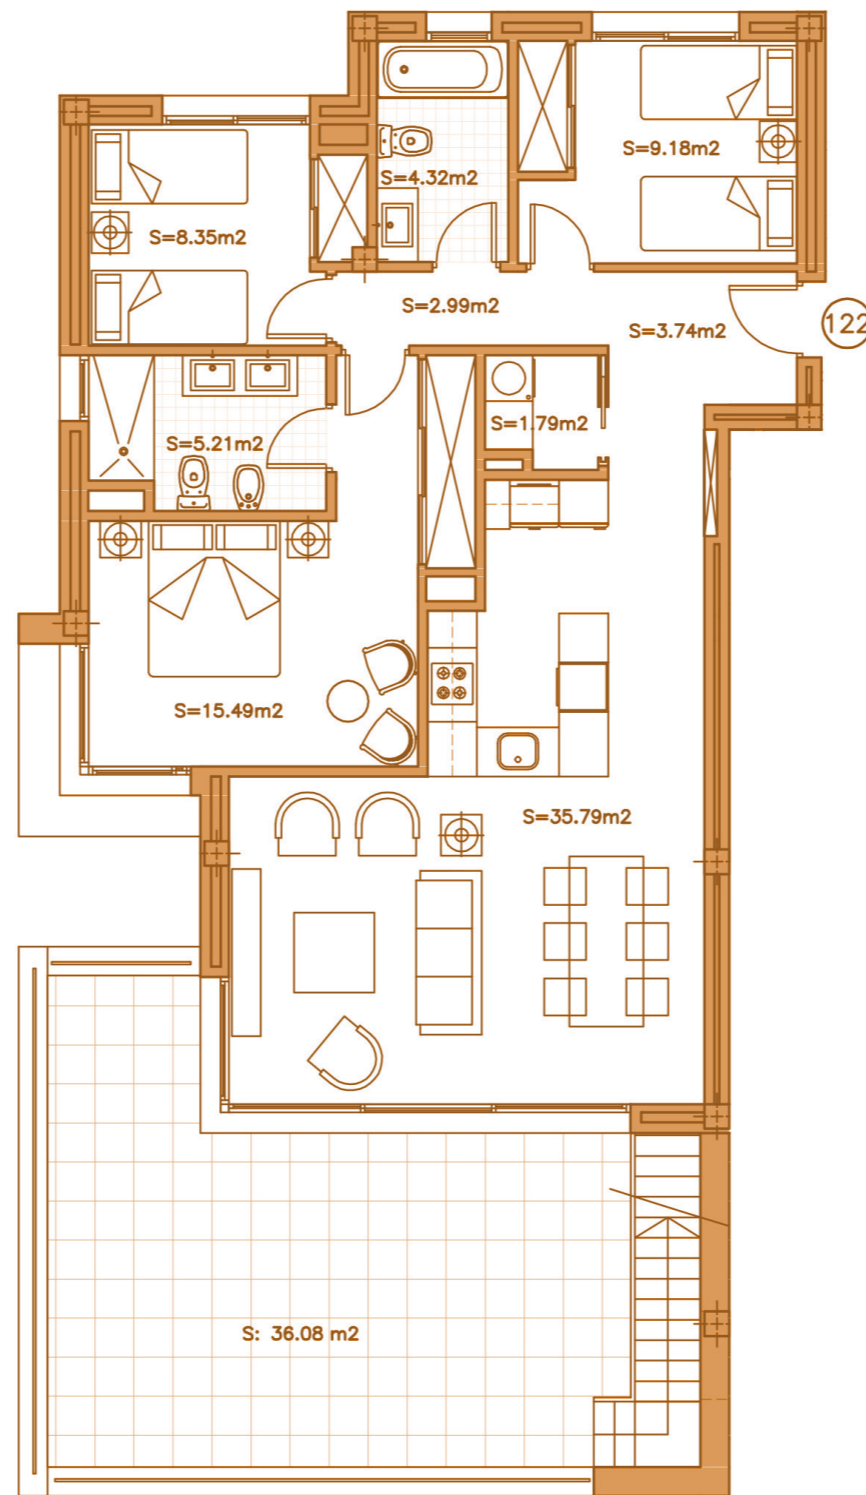

**APARTMENT 122**  
3 BEDROOMS + SOLARIUM  
BLOCK 1, SECOND FLOOR

Block 1

Second floor

SECTOR URP-02 "MIRADOR DE ESTEPONA GOLF" ESTEPONA, MÁLAGA  
Information given is subject to modification for technical, construction or legal reasons

SURFACES	
Surface of constructed area + C.A.	115,67 m <sup>2</sup>
Surface of terrace area	83,74 m <sup>2</sup>
Surface of garden area	0,00 m <sup>2</sup>
<b>TOTAL SURFACE</b>	<b>199,41 m<sup>2</sup></b>
Surface of utilised area	86,86 m <sup>2</sup>

Solarium