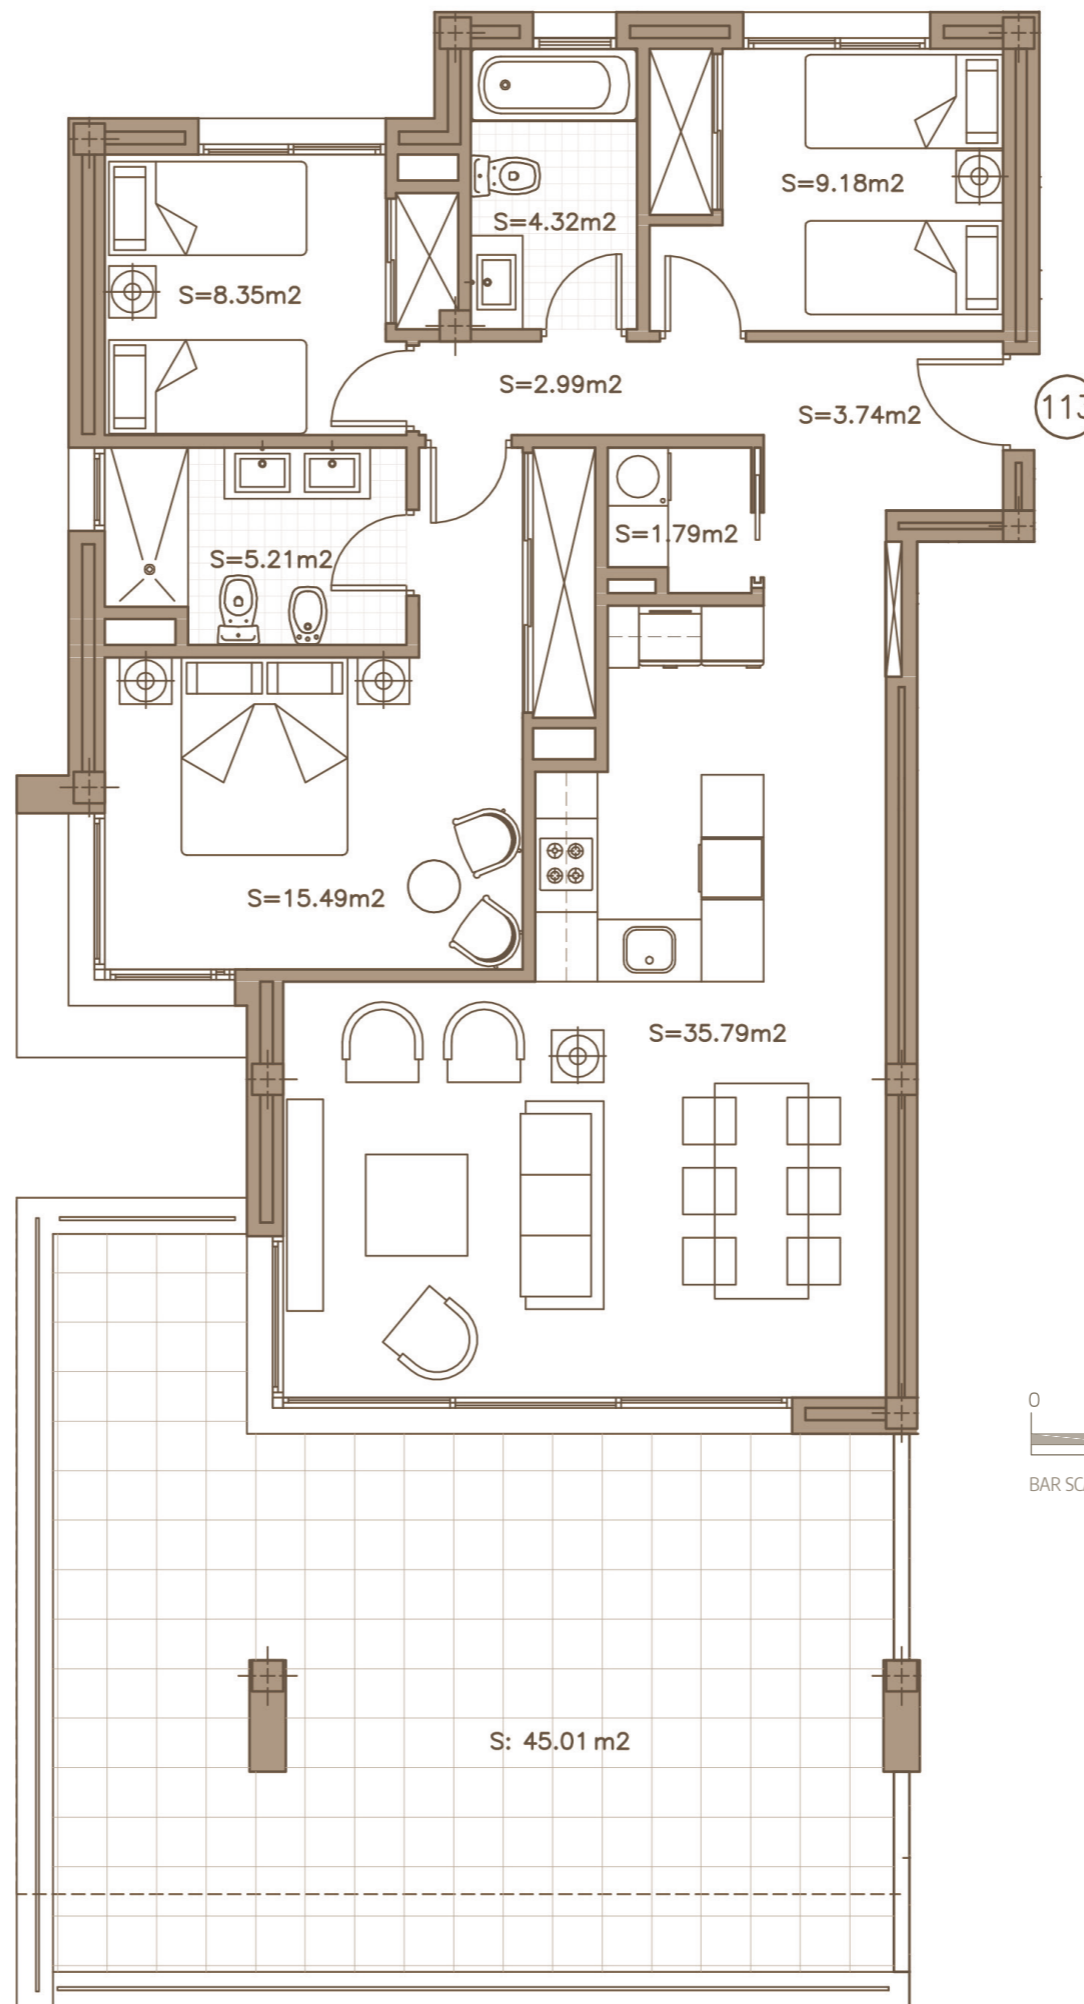

**APARTMENT 113**  
 3 BEDROOMS  
 BLOCK 1, FIRST FLOOR

Block 1

First floor

SECTOR URP-02 "MIRADOR DE ESTEPONA GOLF" ESTEPONA, MÁLAGA  
 Information given is subject to modification for technical, construction or legal reasons

| SURFACES                           |                             |
|------------------------------------|-----------------------------|
| Surface of constructed area + C.A. | 116,78 m <sup>2</sup>       |
| Surface of terrace area            | 45,01 m <sup>2</sup>        |
| Surface of garden area             | 0,00 m <sup>2</sup>         |
| <b>TOTAL SURFACE</b>               | <b>161,79 m<sup>2</sup></b> |
| Surface of utilised area           | 86,86 m <sup>2</sup>        |