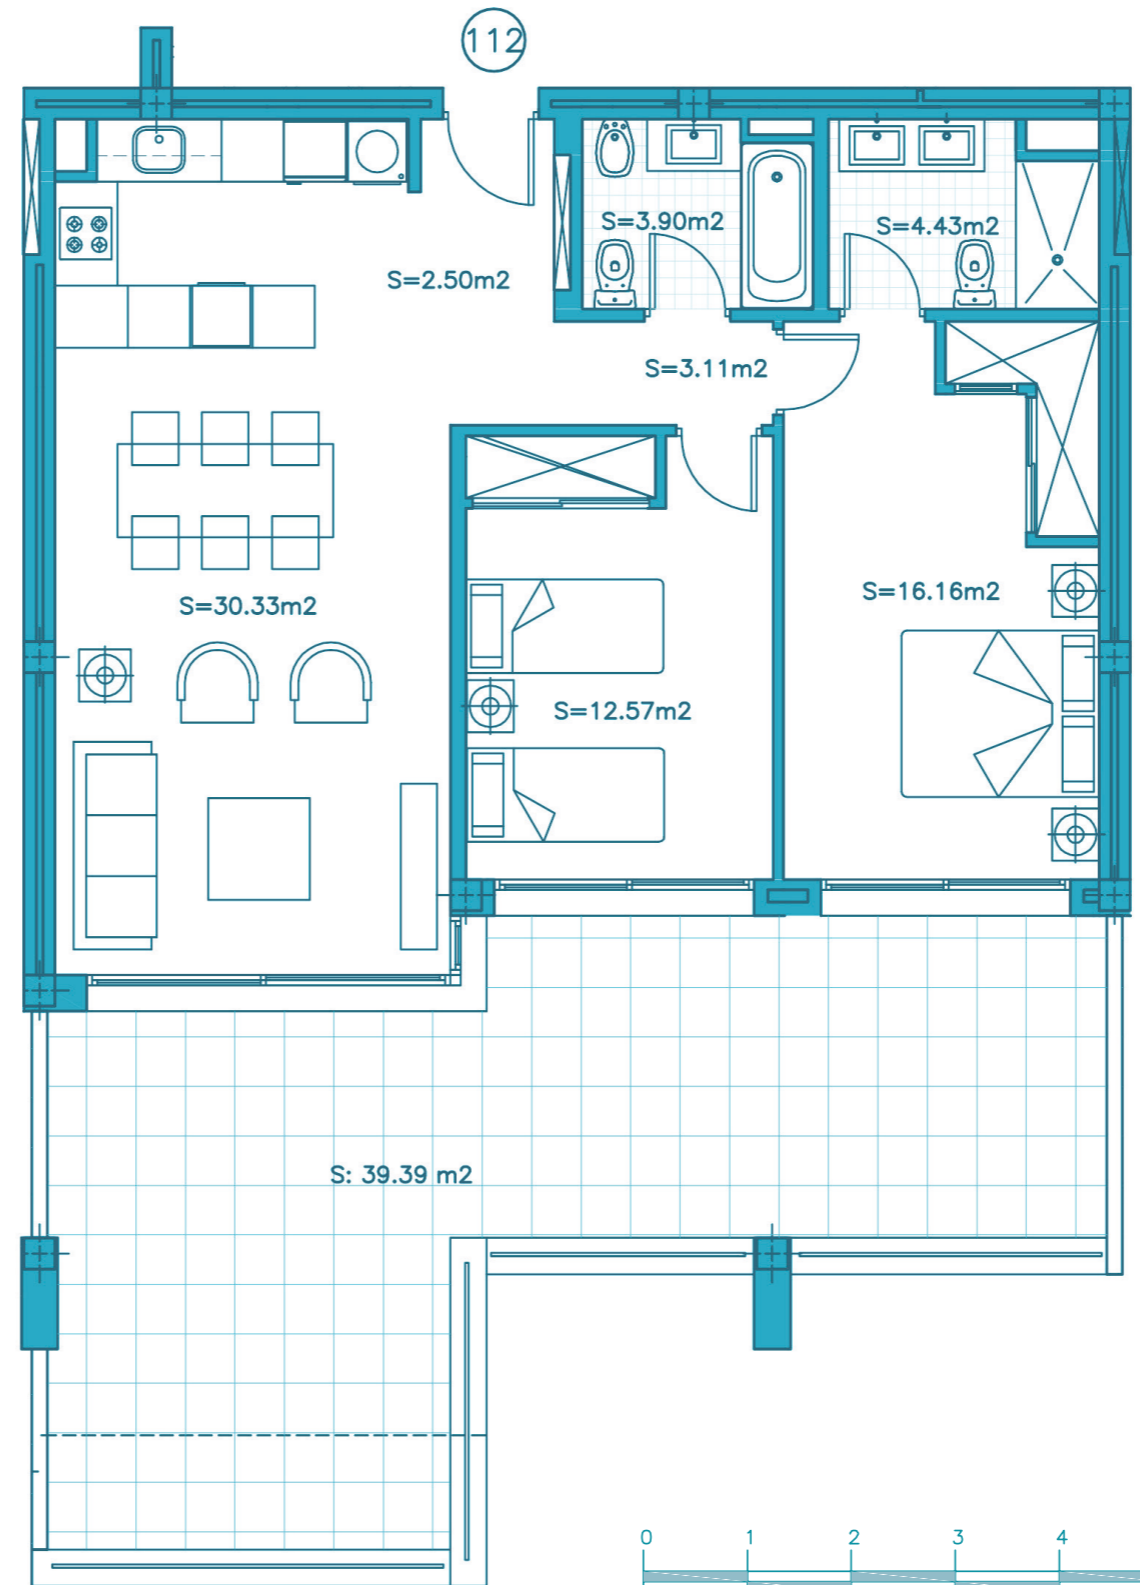

# APARTMENT 112

2 BEDROOMS  
BLOCK 1, FIRST FLOOR

Block 1

First floor

SECTOR URP-02 "MIRADOR DE ESTEPONA GOLF" ESTEPONA, MÁLAGA

Information given is subject to modification for technical, construction or legal reasons

### SURFACES

Surface of constructed area + C.A. 93,20 m<sup>2</sup>

Surface of terrace area 39,39 m<sup>2</sup>

Surface of garden area 0,00 m<sup>2</sup>

**TOTAL SURFACE** 132,59 m<sup>2</sup>

Surface of utilised area 73,00 m<sup>2</sup>