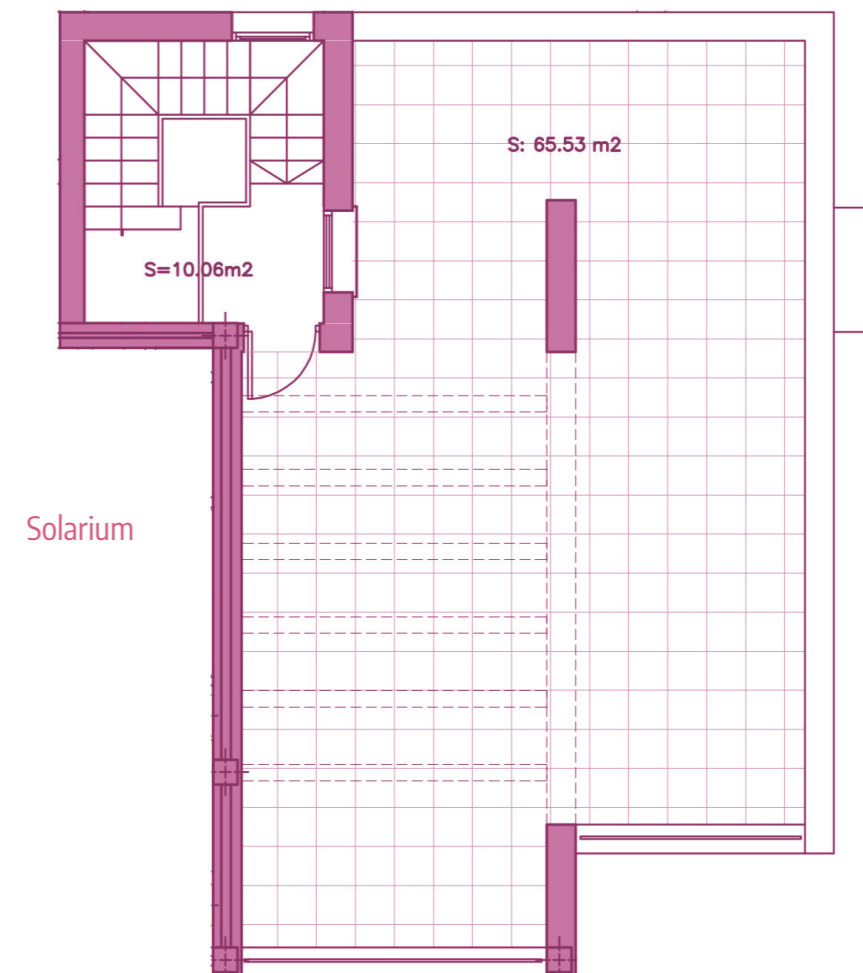

APARTMENT 111
2 BEDROOMS + SOLARIUM
BLOCK 1, FIRST FLOOR

Block 1

First floor

SECTOR URP-02 "MIRADOR DE ESTEPONA GOLF" ESTEPONA, MÁLAGA

Information given is subject to modification for technical, construction or legal reasons

SURFACES

Surface of constructed area + C.A.	114,47 m ²
Surface of terrace area	88,98 m ²
Surface of garden area	0,00 m ²
TOTAL SURFACE	203,45 m²
Surface of utilised area	75,61 m ²

Solarium