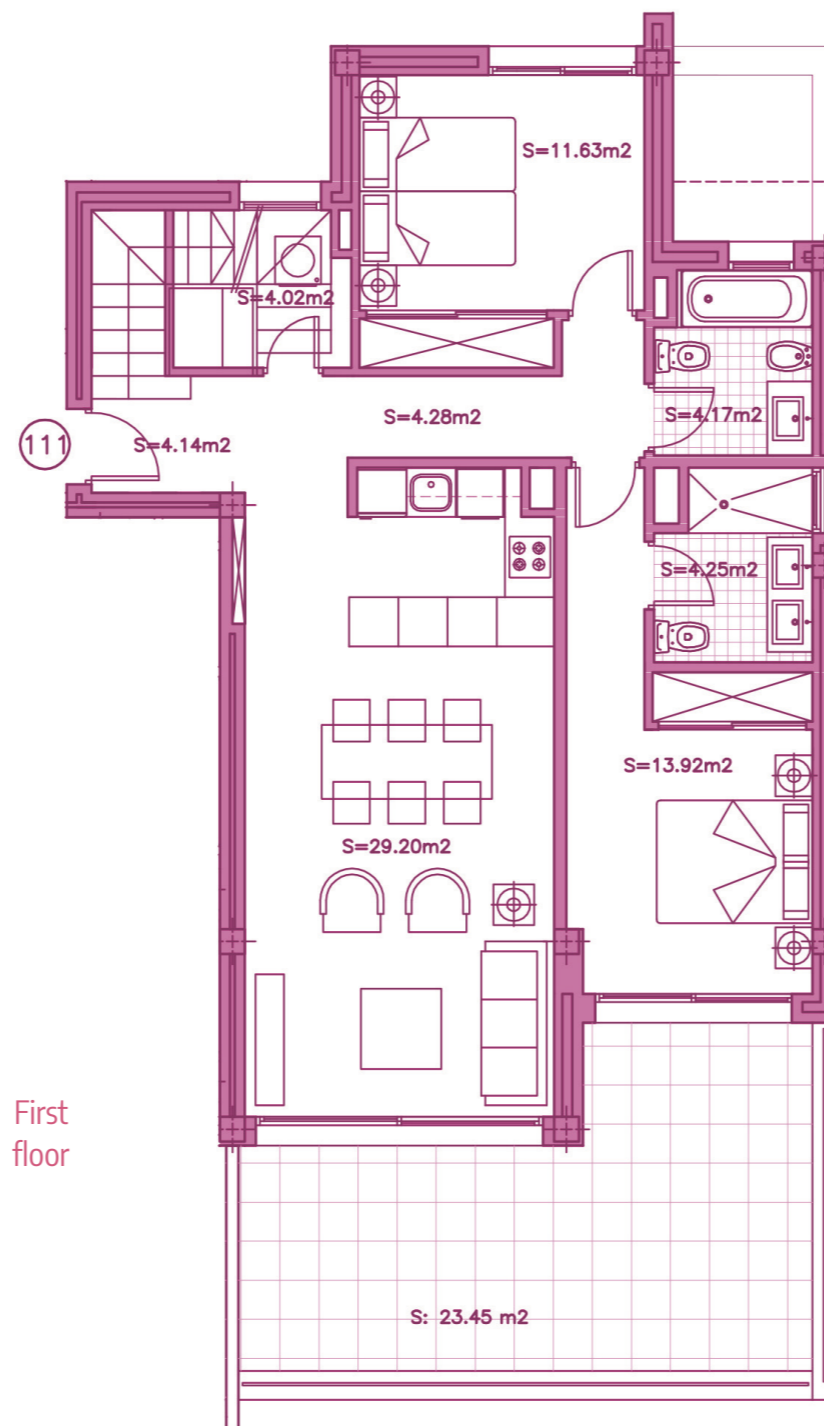

APARTMENT 111
2 BEDROOMS + SOLARIUM
BLOCK 1, FIRST FLOOR

Block 1

First floor

SECTOR URP-02 "MIRADOR DE ESTEPONA GOLF" ESTEPONA, MÁLAGA

Information given is subject to modification for technical, construction or legal reasons

SURFACES

Surface of constructed area + C.A.	114,47 m ²
Surface of terrace area	88,98 m ²
Surface of garden area	0,00 m ²
TOTAL SURFACE	203,45 m²
Surface of utilised area	75,61 m ²

Solarium