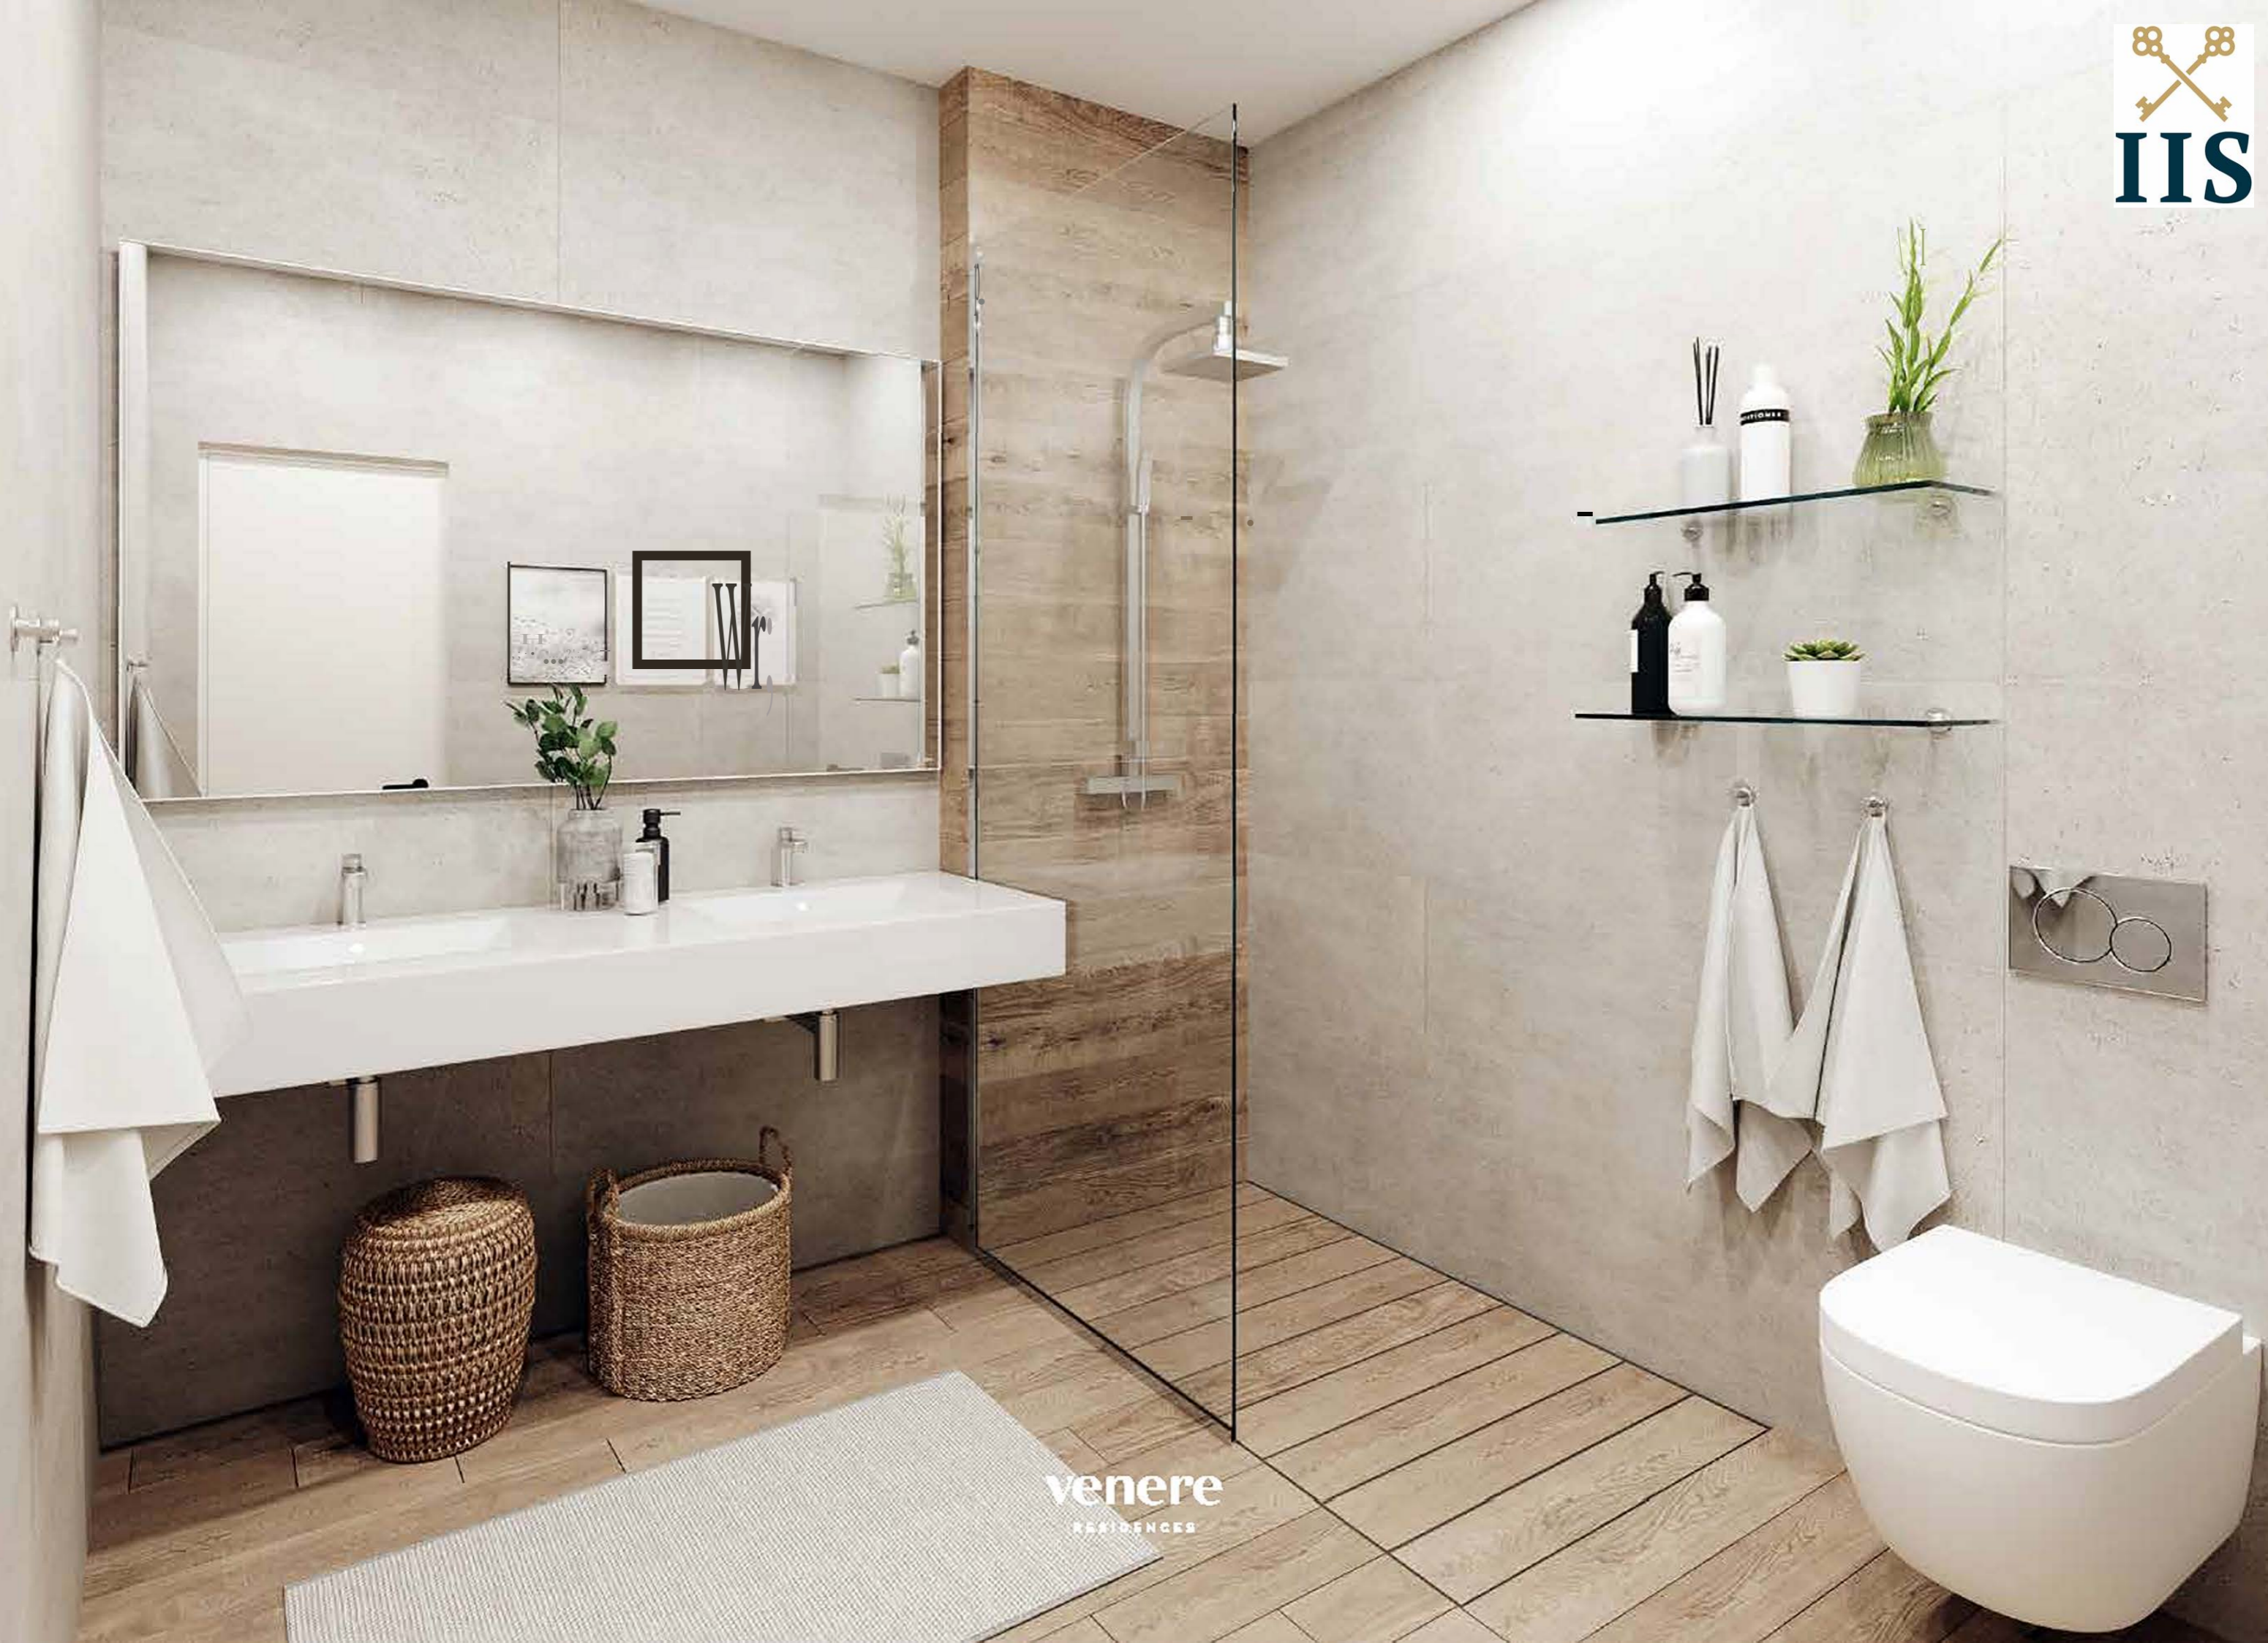

3 Bedroom Duplex Penthouse

173 m² Built + 25 m² Terraces + 163 m² Roof Terrace

***All properties come with 2 Carpark Spaces + 1 Storage Room of 9 m²**

venere
RESIDENCES

venere
RESIDENCES

venere
RESIDENCES

venere
RESIDENCES