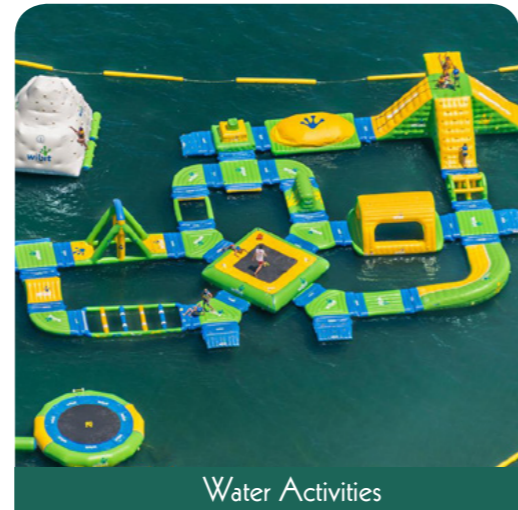

Restaurants

Horse Ridding

Internationals Schools

Seaport

Fairs & Events

Water Activities

THE LUXURY  
EXPERIENCE...

Jade Tower is an extraordinary residential complex, of contemporary architecture and sustainable construction. It comprises a total of 116 splendid luxury apartments and penthouses, with garage and storage room, only 100m from the sea.