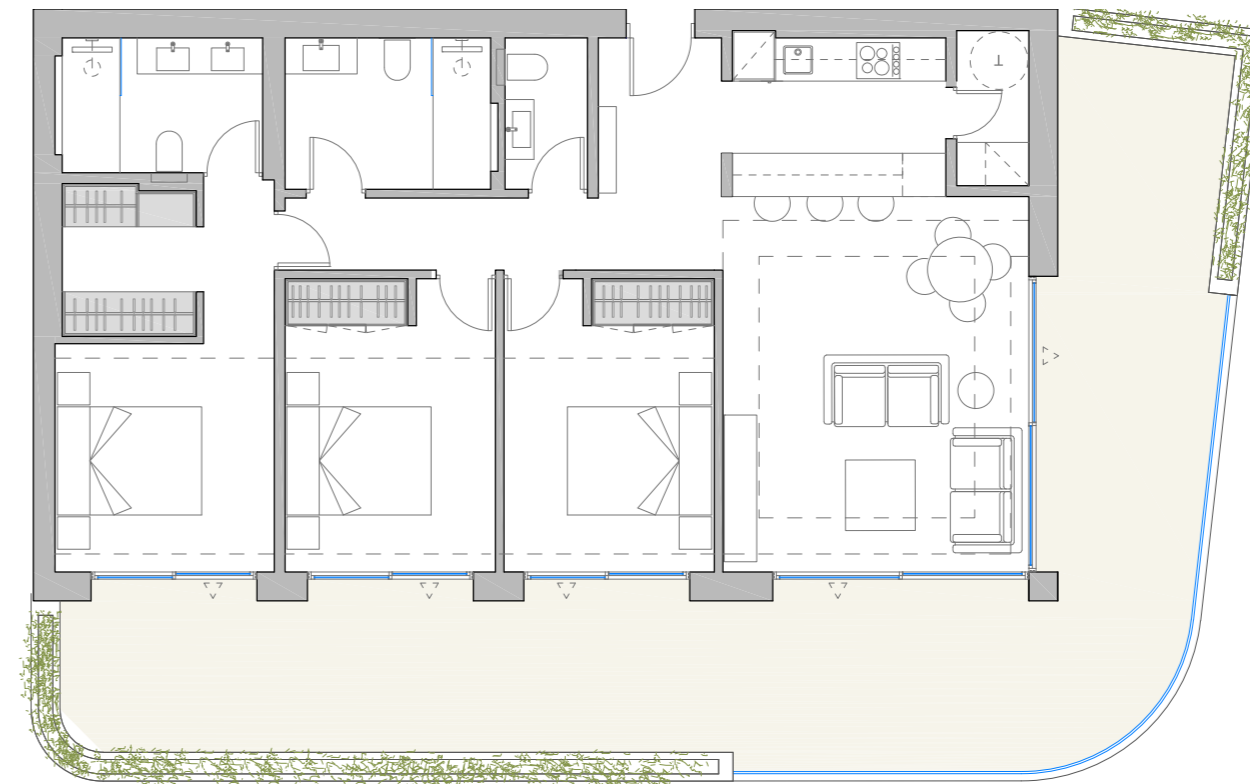

APARTMENT TYPE | | 3 BEDROOMS

Bedrooms

3

Total useful
area BOJA
103,125 m²

Total built
area BOJA
146,27 m²

Built
Terrace
58,91 m²