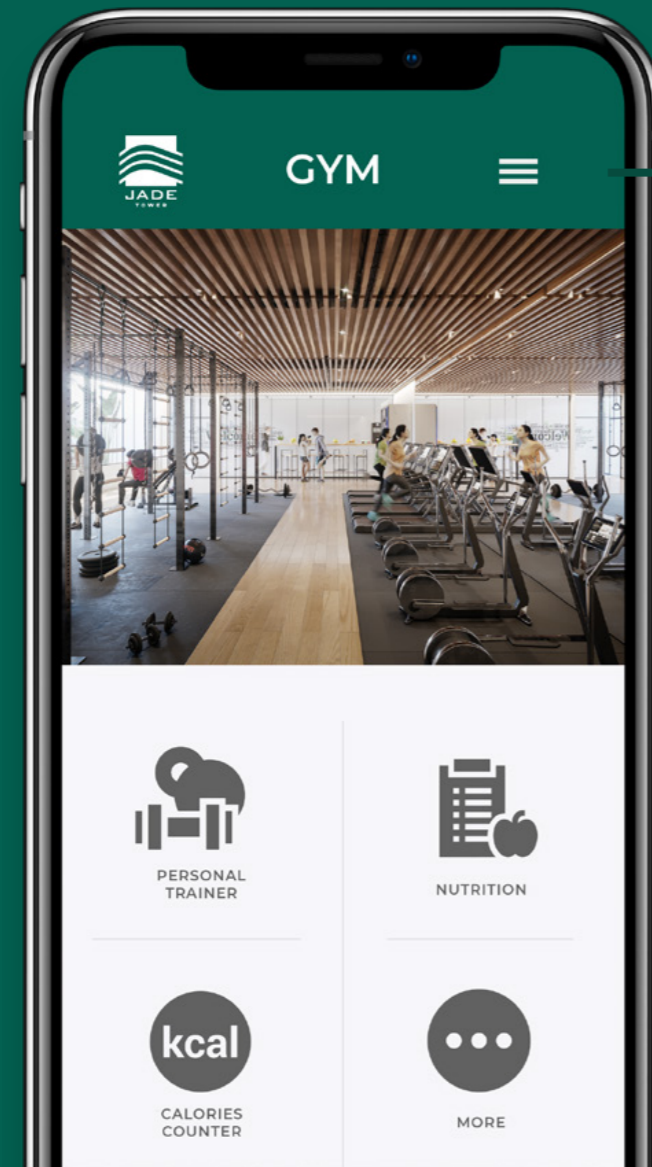

Book common areas:
SPA, gastro-bar, cinema room, fitness studio, co-working, gym...

Enjoy your exclusives facilities without wasting a minute of your time.

WHAT CAN IT DO FOR YOU?

LEISURE :

Fill your leisure time with all the exciting activities available in your area at a discounted price.

- Boat rental
- Luxury Restaurant reservations
- Tee time booking on some of the best golf courses in the area.
- Helicopter ride
- Private jet
- Concert and theatre tickets
- Horseback riding

JADE TOWER COMMUNITY:

-Language meetups: Exchange activities within the community: swap dance lessons for computer lessons, or French lessons, join other runners in their morning jog along the beach, find a cooking classmate. . .

-Community documentation: records, receipts, insurance policies. . .

EV CHARGER:

- Check whether your electric car needs recharging from the comfort of your living room with the Jade Tower App