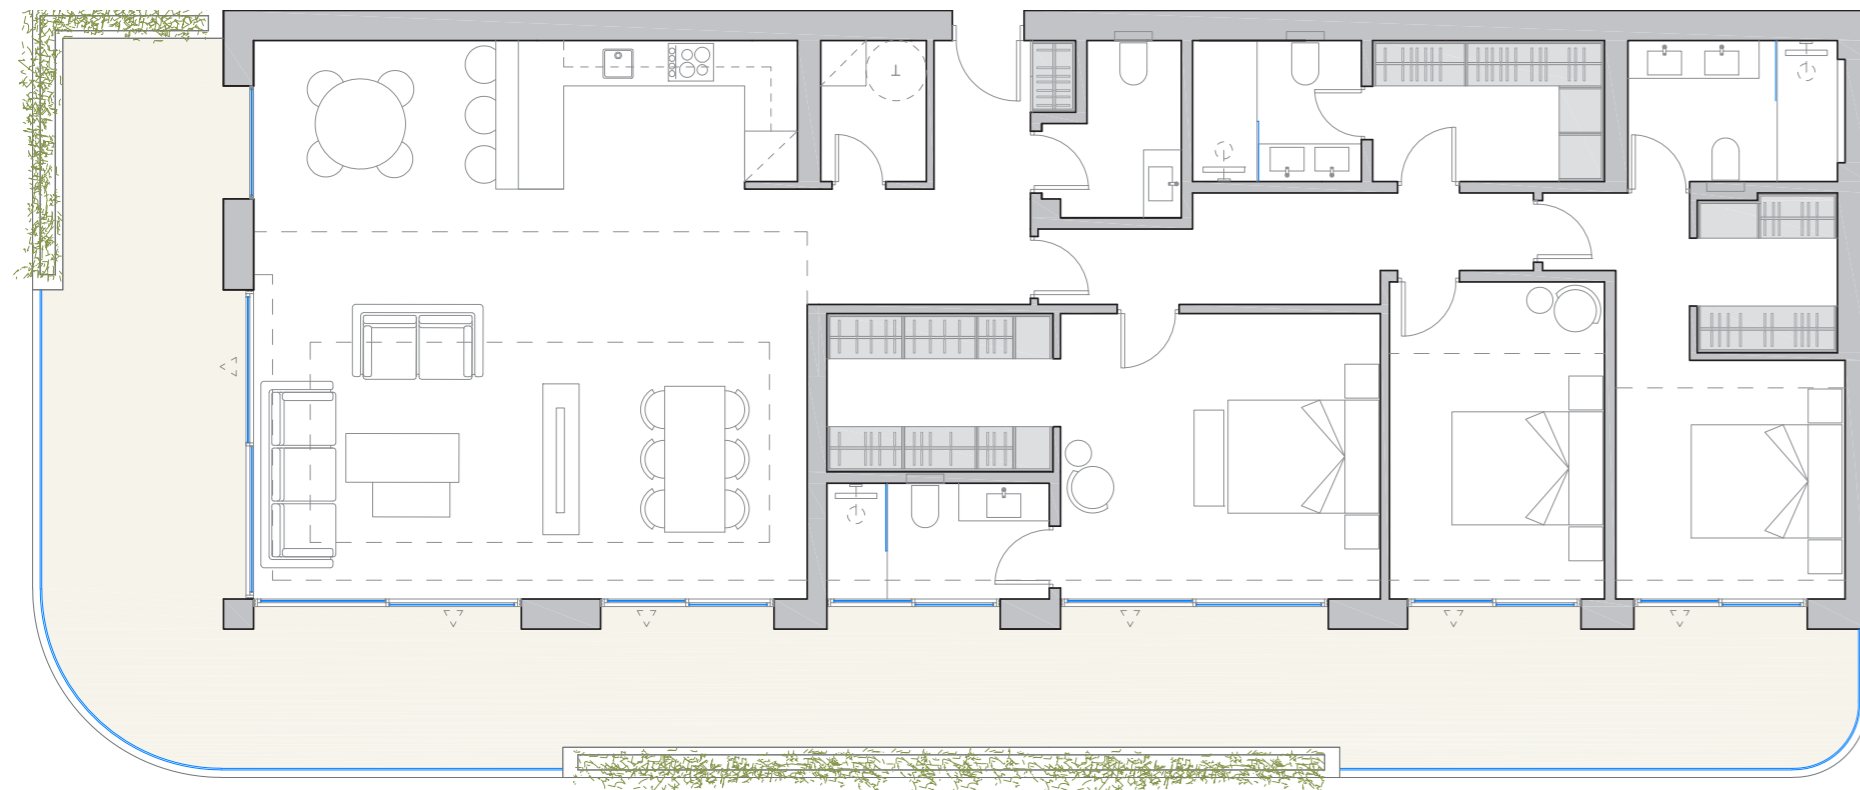

APARTMENT TYPE | | DELUXE

Bedrooms

3

Total useful
area BOJA
162,327 m²

Total built
area BOJA
223,34 m²

Built
Terrace
67,14 m²