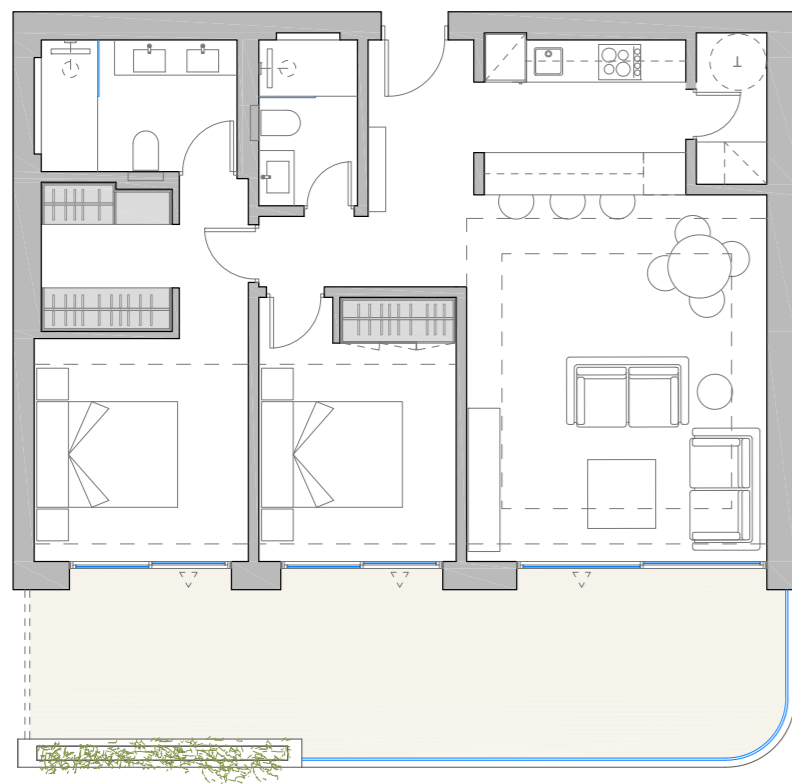

APARTMENT TYPE | | 2 BEDROOMS

Bedrooms

2

Total useful
area BOJA
79,64 m²

Total built
area BOJA
112,29 m²

Built
Terrace
27,18 m²